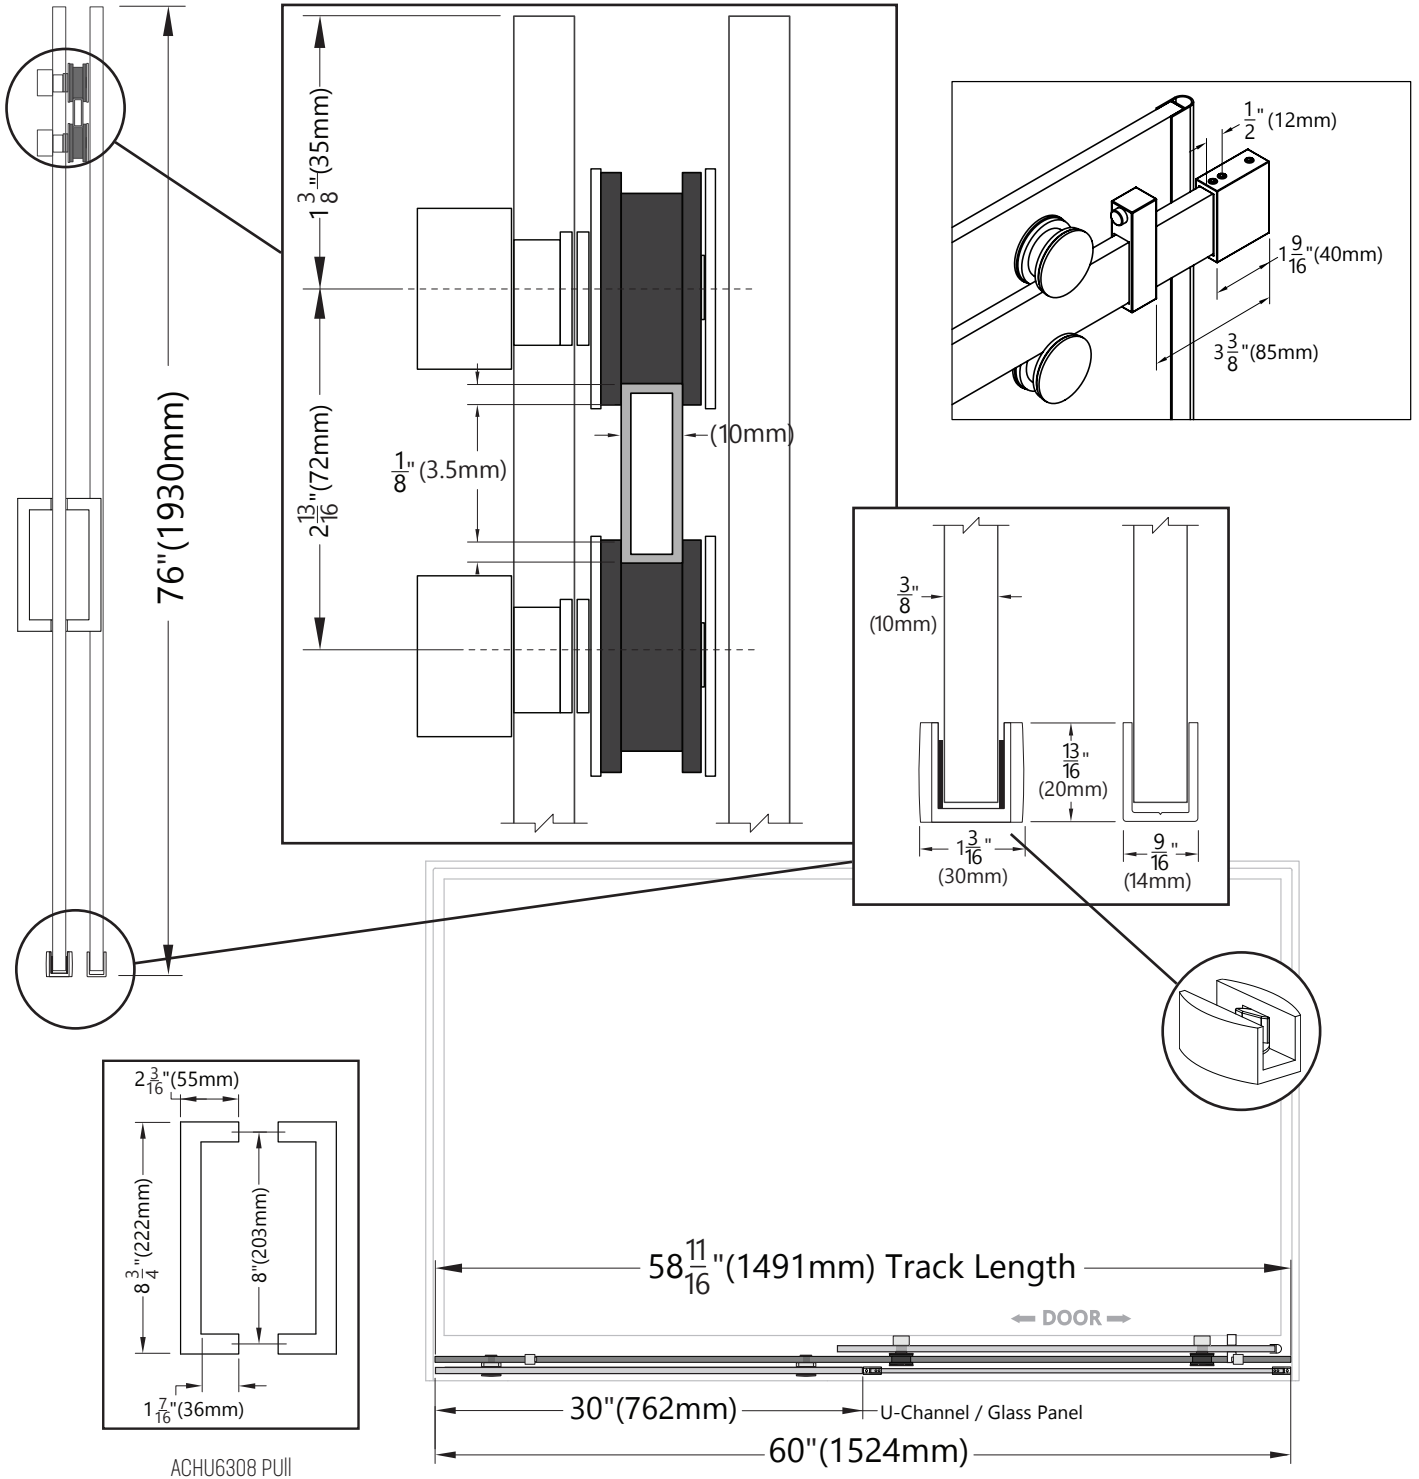

# MONTEREY

GLASS SHOWER ENCLOSURE BARN DOOR

# MONTEREY

GLASS SHOWER ENCLOSURE BARN DOOR

SIDE ELEVATION

DIMENSIONS

**Architectural Concepts**

(888) 248 2724 | (720) 259 5358 | info@archconceptsllc.com | 18505 Longs Way, Parker, CO 80134 | archconceptsllc.com