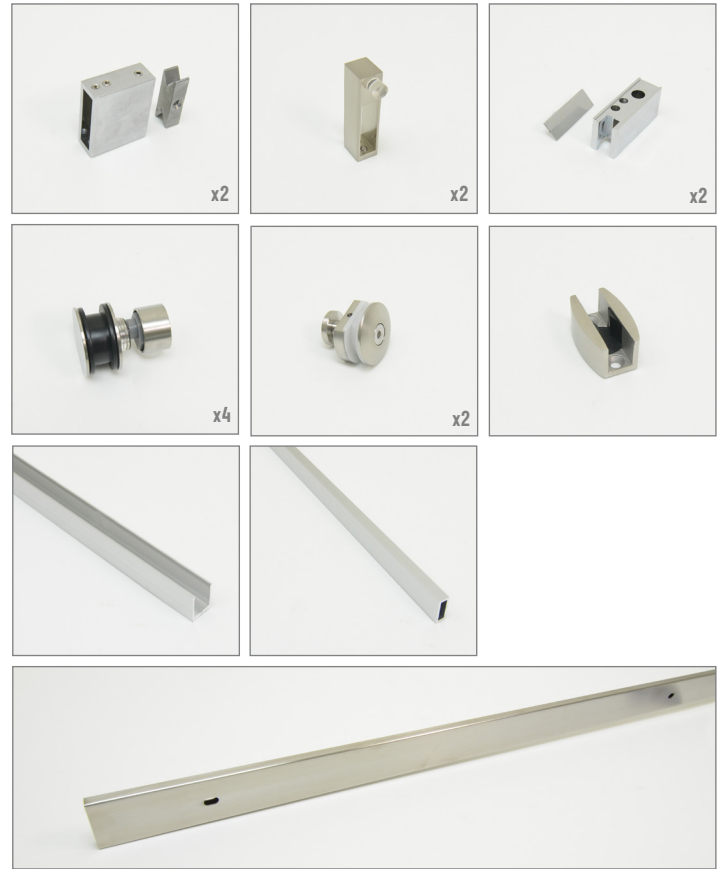

MONTEREY

GLASS SHOWER ENCLOSURE BARN DOOR

ELEVATION

Available Finishes:

Matte Black Polished Brushed

HARDWARE

INCLUDED INSTALLATION HARDWARE

Architectural
Concepts

O (888) 248 2724
E info@archconceptsllc.com

18505 Longs Way
Parker, CO 80134

archconceptsllc.com