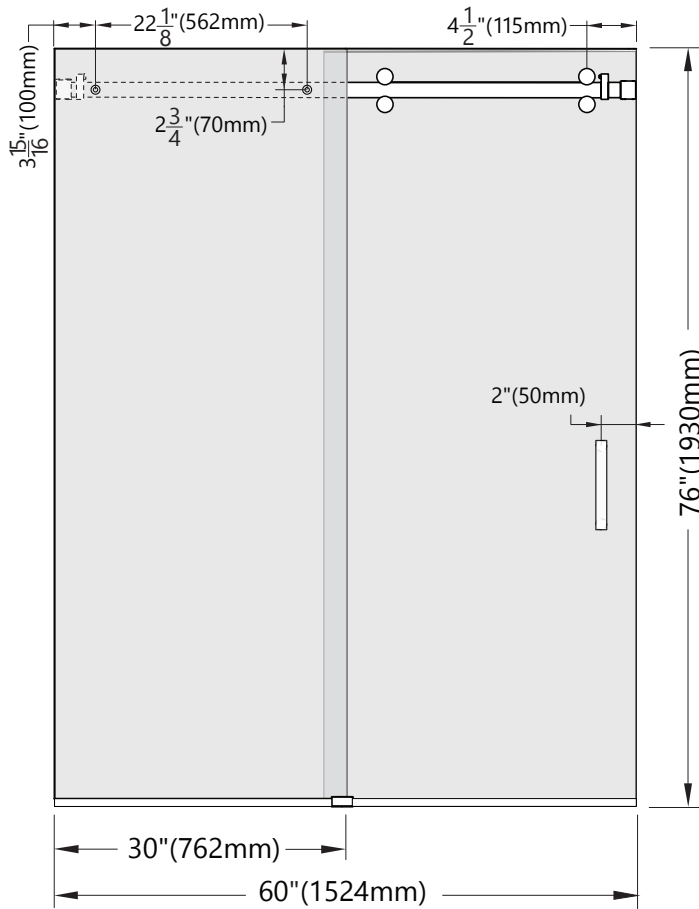

ELEVATION

Available Finishes:

Matte Black Polished Brushed