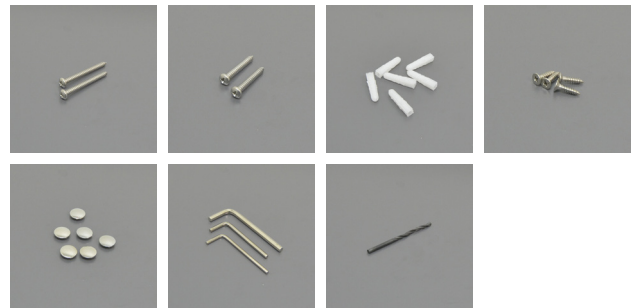

INCLUDED INSTALLATION HARDWARE

Architectural
Concepts

O (888) 248 2724
E info@archconceptsllc.com

18505 Longs Way
Parker, CO 80134

archconceptsllc.com