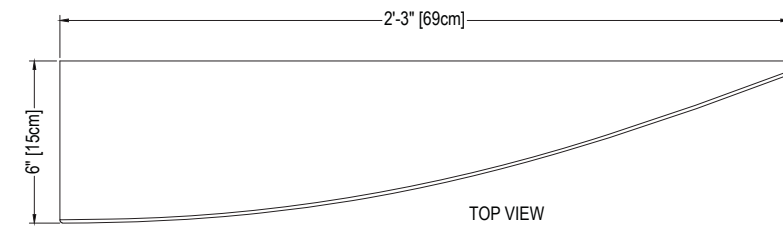

# 6 X 27 FOOT REST

## Cultured Marble Shower Accessory

- PRODUCT:** Shower Accessory
- SERIES:** Cultured Marble
- MODEL:** 6x27
- APPLICATION:** Foot Rest
- PATTERN:** 6" (15cm) Deep x 27" (69cm) Wide x 1.5" (4cm) Height
- COLOR:** See Color Options Sheet
- FINISH:** Matte or Gloss
- MATERIAL:** Solid One-Piece Cultured Marble
- INSTALLATION:** Refer to Installation Guide
- ATTRIBUTES:** Permanently Sealed Surface  
Mold, Mildew and Bacteria Resistance  
Abrasion Resistant  
Easy Install  
Easy Maintenance

### DIMENSIONS:

SIDE VIEW