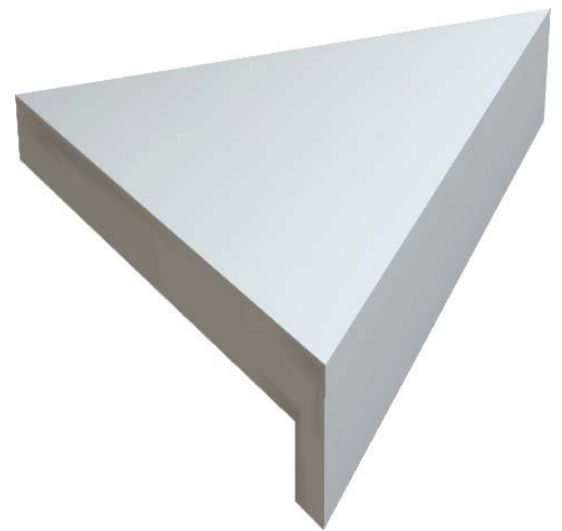

7 X 7 LEDGE SOAP DISH

Cultured Marble Shower Accessory

- PRODUCT:** Shower Accessories
- SERIES:** Cultured Marble
- MODEL:** 7x7 Ledge
- APPLICATION:** Soap Dish
- DIMENSIONS:** 7" (15cm) Deep x 8.5" (22cm) Wide x 6.5" (17cm) Height
- COLOR:** See Color Options Sheet
- FINISH:** Matte or Gloss
- MATERIAL:** Solid One-Piece Cultured Marble
- INSTALLATION:** Refer to Installation Guide
- ATTRIBUTES:** Permanently Sealed Surface
Mold, Mildew and Bacteria Resistance
Abrasion Resistant
Easy Install
Easy Maintenance