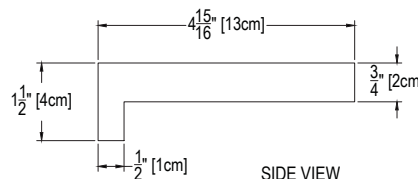

7 X 7 LEDGE SOAP DISH

Cultured Marble Shower Accessory

- PRODUCT:** Shower Accessories
- SERIES:** Cultured Marble
- MODEL:** 7x7 Ledge
- APPLICATION:** Soap Dish
- DIMENSIONS:** 7" (15cm) Deep x 8.5" (22cm) Wide x 6.5" (17cm) Height
- COLOR:** See Color Options Sheet
- FINISH:** Matte or Gloss
- MATERIAL:** Solid One-Piece Cultured Marble
- INSTALLATION:** Refer to Installation Guide
- ATTRIBUTES:** Permanently Sealed Surface
Mold, Mildew and Bacteria Resistance
Abrasion Resistant
Easy Install
Easy Maintenance

DIMENSIONS:

TOP VIEW

ISO VIEW

FRONT VIEW

SIDE VIEW

Architectural Concepts

888.248.2724
720.259.5364
info@archconceptsllc.com

18499 Longs Way, Suite 102
Parker, CO 80134