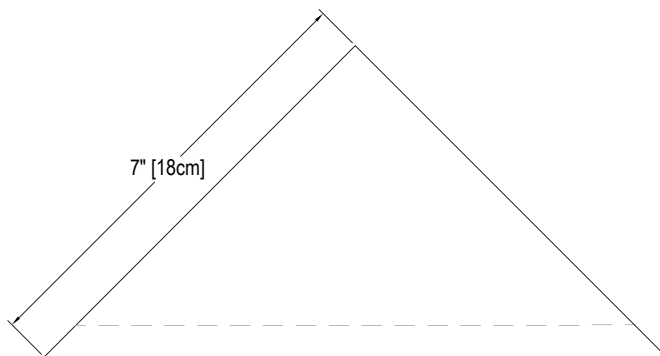

7 X 7 LEDGE SOAP DISH

Cultured Marble Shower Accessory

- PRODUCT:** Shower Accessories
- SERIES:** Cultured Marble
- MODEL:** 7x7 Ledge
- APPLICATION:** Soap Dish
- DIMENSIONS:** 7" (15cm) Deep x 8.5" (22cm) Wide x 6.5" (17cm) Height
- COLOR:** See Color Options Sheet
- FINISH:** Matte or Gloss
- MATERIAL:** Solid One-Piece Cultured Marble
- INSTALLATION:** Refer to Installation Guide
- ATTRIBUTES:** Permanently Sealed Surface
Mold, Mildew and Bacteria Resistance
Abrasion Resistant
Easy Install
Easy Maintenance

DIMENSIONS:

TOP VIEW

ISO VIEW

FRONT VIEW

SIDE VIEW

Architectural Concepts

888.248.2724
720.259.5364
info@archconceptsllc.com

18499 Longs Way, Suite 102
Parker, CO 80134