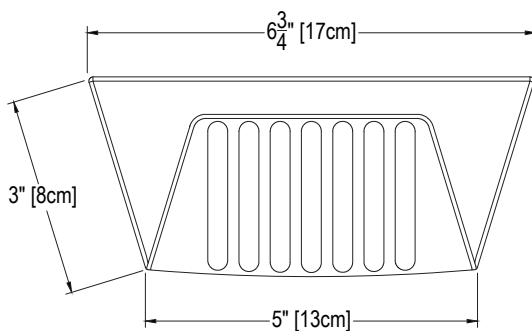

# CENTER MOUNT SOAP DISH

## Cultured Marble Shower Accessory

- PRODUCT:** Shower Accessories
- SERIES:** Cultured Marble
- MODEL:** Center Mount
- APPLICATION:** Soap Dish
- DIMENSIONS:** 3" (8cm) Deep x 6.75" (17cm) Wide
- COLOR:** See Color Options Sheet
- FINISH:** Matte or Gloss
- MATERIAL:** Solid One-Piece Cultured Marble
- INSTALLATION:** Refer to Installation Guide
- ATTRIBUTES:** Permanently Sealed Surface  
Mold, Mildew and Bacteria Resistance  
Abrasion Resistant  
Easy Install  
Easy Maintenance

### DIMENSIONS:

TOP VIEW

FRONT VIEW

ISO VIEW

SIDE VIEW