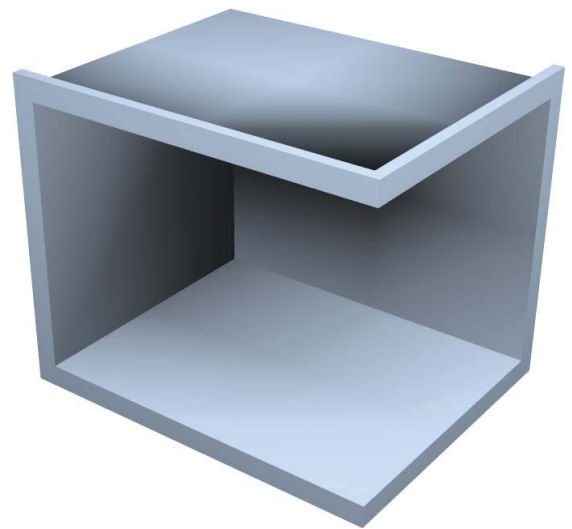

# CORNER CUBBY SOAP DISH

## Cultured Marble Shower Accessory

- PRODUCT:** Shower Accessories
- SERIES:** Cultured Marble
- MODEL:** Corner Cubby
- APPLICATION:** Soap Dish
- DIMENSIONS:** 16.75" (43cm) Deep x 13.5" (34cm) Wide x 14" (36cm) Height
- COLOR:** See Color Options Sheet
- FINISH:** Matte or Gloss
- MATERIAL:** Solid One-Piece Cultured Marble
- INSTALLATION:** Refer to Installation Guide
- ATTRIBUTES:** Permanently Sealed Surface  
Mold, Mildew and Bacteria Resistance  
Abrasion Resistant  
Easy Install  
Easy Maintenance

### DIMENSIONS:

TOP VIEW

SIDE VIEW

ISO VIEW

FRONT VIEW