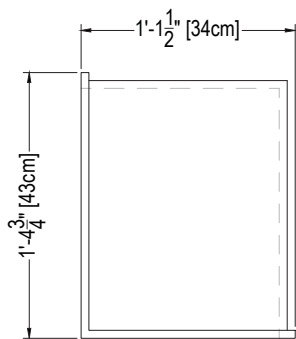

# CORNER CUBBY SOAP DISH

## Cultured Marble Shower Accessory

- PRODUCT:** Shower Accessories
- SERIES:** Cultured Marble
- MODEL:** Corner Cubby
- APPLICATION:** Soap Dish
- DIMENSIONS:** 16.75" (43cm) Deep x 13.5" (34cm) Wide x 14" (36cm) Height
- COLOR:** See Color Options Sheet
- FINISH:** Matte or Gloss
- MATERIAL:** Solid One-Piece Cultured Marble
- INSTALLATION:** Refer to Installation Guide
- ATTRIBUTES:** Permanently Sealed Surface  
Mold, Mildew and Bacteria Resistance  
Abrasion Resistant  
Easy Install  
Easy Maintenance

### DIMENSIONS:

TOP VIEW

SIDE VIEW

ISO VIEW

FRONT VIEW