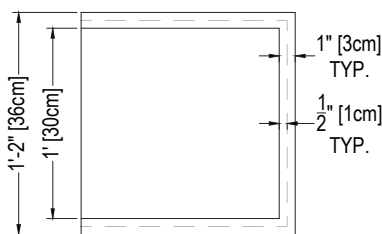

## Cultured Marble Shower Accessory

- PRODUCT:** Shower Accessories
- SERIES:** Cultured Marble
- MODEL:** Corner Cubby
- APPLICATION:** Soap Dish
- DIMENSIONS:** 16.75" (43cm) Deep x 13.5" (34cm) Wide x 14" (36cm) Height
- COLOR:** See Color Options Sheet
- FINISH:** Matte or Gloss
- MATERIAL:** Solid One-Piece Cultured Marble
- INSTALLATION:** Refer to Installation Guide
- ATTRIBUTES:** Permanently Sealed Surface  
Mold, Mildew and Bacteria Resistance  
Abrasion Resistant  
Easy Install  
Easy Maintenance

### DIMENSIONS:

TOP VIEW

SIDE VIEW

ISO VIEW

FRONT VIEW