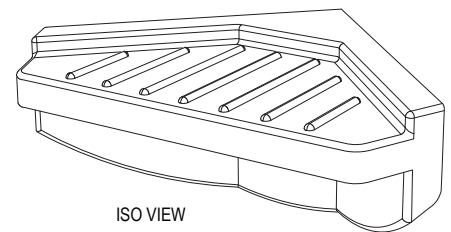

# CORNER MOUNT SOAP DISH

## Cultured Marble Shower Accessory

- PRODUCT:** Shower Accessories
- SERIES:** Cultured Marble
- MODEL:** Corner Mount
- APPLICATION:** Soap Dish
- DIMENSIONS:** 4.5" (11cm) Deep x 6" (15cm) Wide
- COLOR:** See Color Options Sheet
- FINISH:** Matte or Gloss
- MATERIAL:** Solid One-Piece Cultured Marble
- INSTALLATION:** Refer to Installation Guide
- ATTRIBUTES:** Permanently Sealed Surface  
Mold, Mildew and Bacteria Resistance  
Abrasion Resistant  
Easy Install  
Easy Maintenance

### DIMENSIONS:

TOP VIEW

FRONT VIEW

ISO VIEW

SIDE VIEW