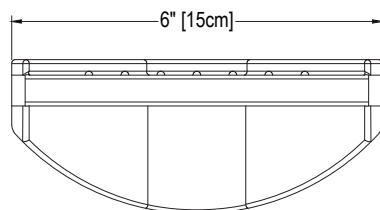

## Cultured Marble Shower Accessory

- PRODUCT:** Shower Accessories
- SERIES:** Cultured Marble
- MODEL:** Corner Mount
- APPLICATION:** Soap Dish
- DIMENSIONS:** 4.5" (11cm) Deep x 6" (15cm) Wide
- COLOR:** See Color Options Sheet
- FINISH:** Matte or Gloss
- MATERIAL:** Solid One-Piece Cultured Marble
- INSTALLATION:** Refer to Installation Guide
- ATTRIBUTES:** Permanently Sealed Surface  
Mold, Mildew and Bacteria Resistance  
Abrasion Resistant  
Easy Install  
Easy Maintenance

### DIMENSIONS:

TOP VIEW

FRONT VIEW

ISO VIEW

SIDE VIEW