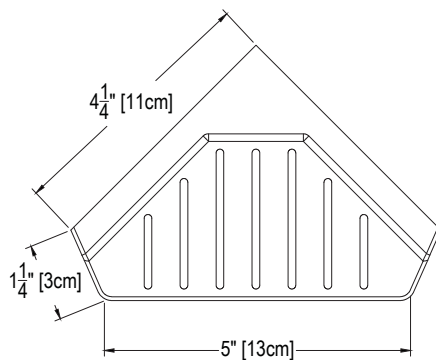

# CORNER MOUNT SOAP DISH

## Cultured Marble Shower Accessory

- PRODUCT:** Shower Accessories
- SERIES:** Cultured Marble
- MODEL:** Corner Mount
- APPLICATION:** Soap Dish
- DIMENSIONS:** 4.5" (11cm) Deep x 6" (15cm) Wide
- COLOR:** See Color Options Sheet
- FINISH:** Matte or Gloss
- MATERIAL:** Solid One-Piece Cultured Marble
- INSTALLATION:** Refer to Installation Guide
- ATTRIBUTES:** Permanently Sealed Surface  
Mold, Mildew and Bacteria Resistance  
Abrasion Resistant  
Easy Install  
Easy Maintenance

### DIMENSIONS:

TOP VIEW

FRONT VIEW

ISO VIEW

SIDE VIEW