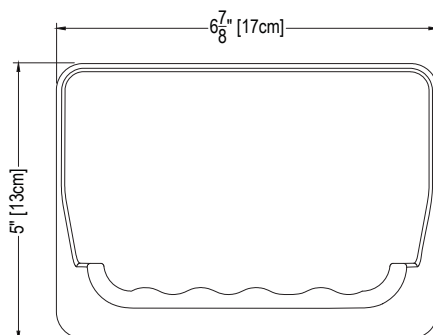

## Cultured Marble Shower Accessory

**PRODUCT:** Shower Accessories

**SERIES:** Cultured Marble

**MODEL:** Wall Mount

**APPLICATION:** Soap Dish

**DIMENSIONS:** 6 7/8" (17cm) Wide x 5" (13cm) Height

**COLOR:** See Color Options Sheet

### DIMENSIONS:

TOP VIEW

ISO VIEW

FRONT VIEW

SIDE VIEW