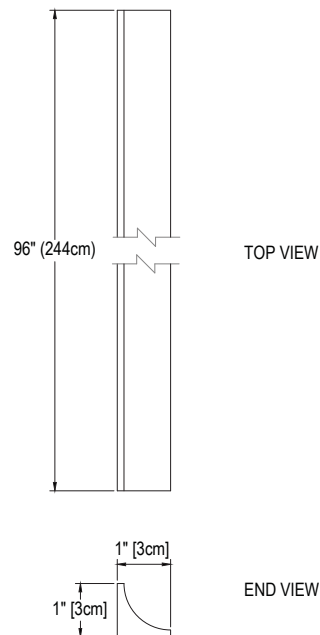

# 1 X 1 X 96 TRIM STRIP

## Cultured Marble Shower Accessory

- PRODUCT:** Shower Accessories
- SERIES:** Cultured Marble
- MODEL:** 1x1x96 Corner
- APPLICATION:** Trim Strip
- DIMENSIONS:** 1" (3cm) Deep x 1" (3cm) Wide x 96" (244cm) Tall
- COLOR:** See Color Options Sheet
- FINISH:** Matte or Gloss
- MATERIAL:** Solid One-Piece Cultured Marble
- INSTALLATION:** Refer to Installation Guide
- ATTRIBUTES:** Permanently Sealed Surface  
Mold, Mildew and Bacteria Resistance  
Abrasion Resistant  
Easy Install  
Easy Maintenance

### DIMENSIONS: