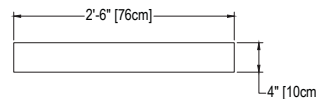

30 X 60 TRENCH CENTER DRAIN

Cultured Marble Shower Pan

PRODUCT: Shower Pan

SERIES: Trench Center Drain

MODEL: AC-TCD3060T2

APPLICATION: Shower Base

DIMENSIONS: 30" (76cm) Deep x 60" (152cm) Long x 4" (10cm) Tall
Drain Centered at 15" (38cm), Trench Width 4.5" (11.4cm)
Threshold Width 2"

DIMENSIONS:

TOP VIEW

SIDE VIEW

ISO VIEW

END VIEW

NOTE: PAN DIMENSIONS VARY ± 1/8"

**Architectural
Concepts**

888.248.2724