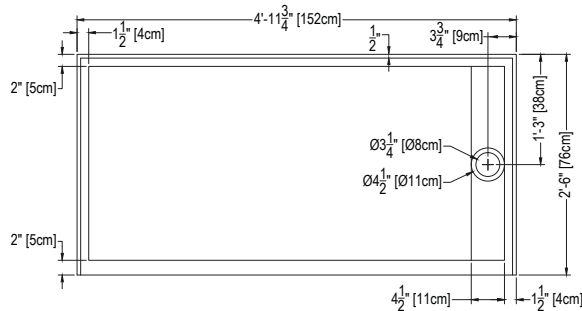

30 X 60 TRENCH CENTER DRAIN

Cultured Marble Shower Pan

PRODUCT: Shower Pan

SERIES: Trench Center Drain

MODEL: AC-TCD3060T2

APPLICATION: Shower Base

DIMENSIONS: 30" (76cm) Deep x 60" (152cm) Long x 4" (10cm) Tall
Drain Centered at 15" (38cm), Trench Width 4.5" (11.4cm)
Threshold Width 2"

DIMENSIONS:

TOP VIEW

SIDE VIEW

ISO VIEW

END VIEW

NOTE: PAN DIMENSIONS VARY ± 1/8"

**Architectural
Concepts**

888.248.2724