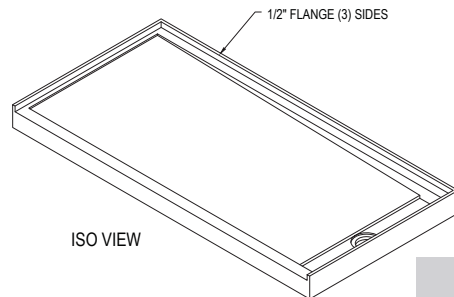

30 X 60 TRENCH CENTER DRAIN

Cultured Marble Shower Pan

PRODUCT: Shower Pan

SERIES: Trench Center Drain

MODEL: AC-TCD3060T2

APPLICATION: Shower Base

DIMENSIONS: 30" (76cm) Deep x 60" (152cm) Long x 4" (10cm) Tall
Drain Centered at 15" (38cm), Trench Width 4.5" (11.4cm)
Threshold Width 2"

DIMENSIONS:

TOP VIEW

SIDE VIEW

ISO VIEW

END VIEW

NOTE: PAN DIMENSIONS VARY ± 1/8"

**Architectural
Concepts**

888.248.2724