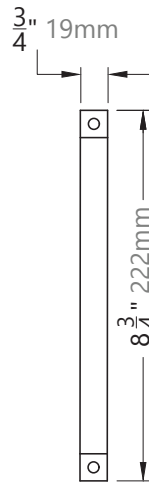

# ACHU6308

PULL HARDWARE

## DIMENSIONS

BACK

SIDE

DOOR SIDE

GLASS SIDE

**Architectural  
Concepts**

O 888.248.2724  
D 720.259.5358  
E [info@archconceptsllc.com](mailto:info@archconceptsllc.com)

18505 Longs Way  
Parker, CO 80134