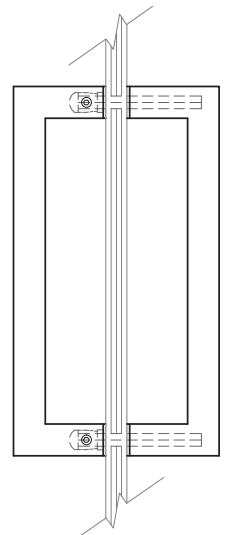

## DIMENSIONS

BACK

SIDE

DOOR SIDE

GLASS SIDE

**Architectural  
Concepts**

O 888.248.2724  
D 720.259.5358  
E [info@archconceptsllc.com](mailto:info@archconceptsllc.com)

18505 Longs Way  
Parker, CO 80134