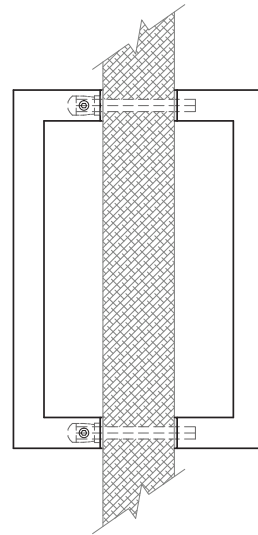

## DIMENSIONS

BACK

SIDE

DOOR SIDE

GLASS SIDE

**Architectural  
Concepts**

O 888.248.2724  
D 720.259.5358  
E [info@archconceptsllc.com](mailto:info@archconceptsllc.com)

18505 Longs Way  
Parker, CO 80134