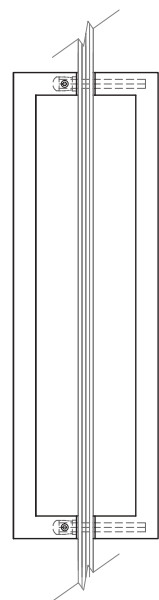

# ACHU6318

PULL HARDWARE

### MOUNTING OPTIONS

Single Sided - Wood  
- Glass

Back-to-Back - Wood  
- Glass

## DIMENSIONS

BACK

SIDE

DOOR SIDE

GLASS SIDE

Architectural  
Concepts

O (888) 248 2724  
D (720) 259 5358  
E [info@archconceptsllc.com](mailto:info@archconceptsllc.com)

18505 Longs Way  
Parker, CO 80134