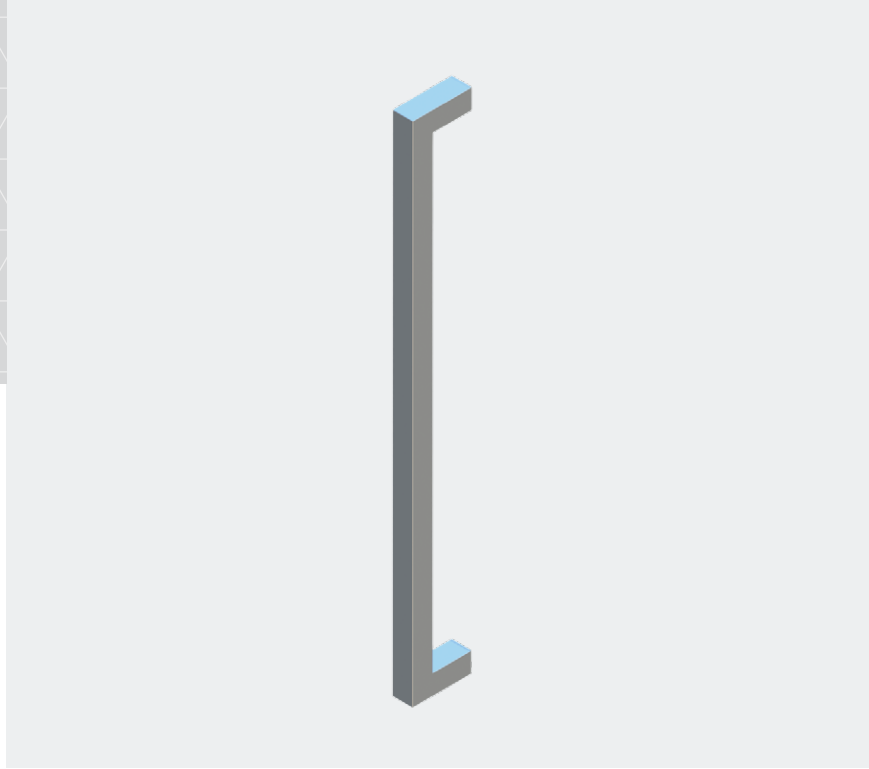

# ACHU6318

PULL HARDWARE

### MOUNTING OPTIONS

Single Sided - Wood  
- Glass

Back-to-Back - Wood  
- Glass