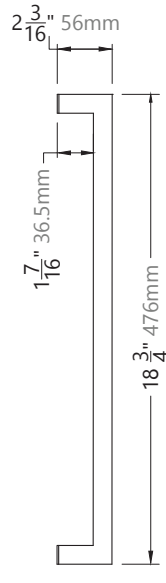

# ACHU6318

PULL HARDWARE

### MOUNTING OPTIONS

Single Sided - Wood  
- Glass

Back-to-Back - Wood  
- Glass

## DIMENSIONS

BACK

SIDE

DOOR SIDE

GLASS SIDE

Architectural  
Concepts

O (888) 248 2724  
D (720) 259 5358  
E [info@archconceptsllc.com](mailto:info@archconceptsllc.com)

18505 Longs Way  
Parker, CO 80134