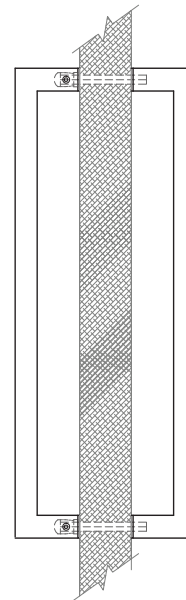

### MOUNTING OPTIONS

Single Sided - Wood  
- Glass

Back-to-Back - Wood  
- Glass

## DIMENSIONS

BACK

SIDE

DOOR SIDE

GLASS SIDE

Architectural  
Concepts

O (888) 248 2724  
D (720) 259 5358  
E [info@archconceptsllc.com](mailto:info@archconceptsllc.com)

18505 Longs Way  
Parker, CO 80134