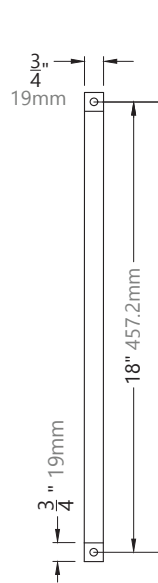

### MOUNTING OPTIONS

Single Sided - Wood  
- Glass

Back-to-Back - Wood  
- Glass

## DIMENSIONS

BACK

SIDE

DOOR SIDE

GLASS SIDE

Architectural  
Concepts

O (888) 248 2724  
D (720) 259 5358  
E [info@archconceptsllc.com](mailto:info@archconceptsllc.com)

18505 Longs Way  
Parker, CO 80134