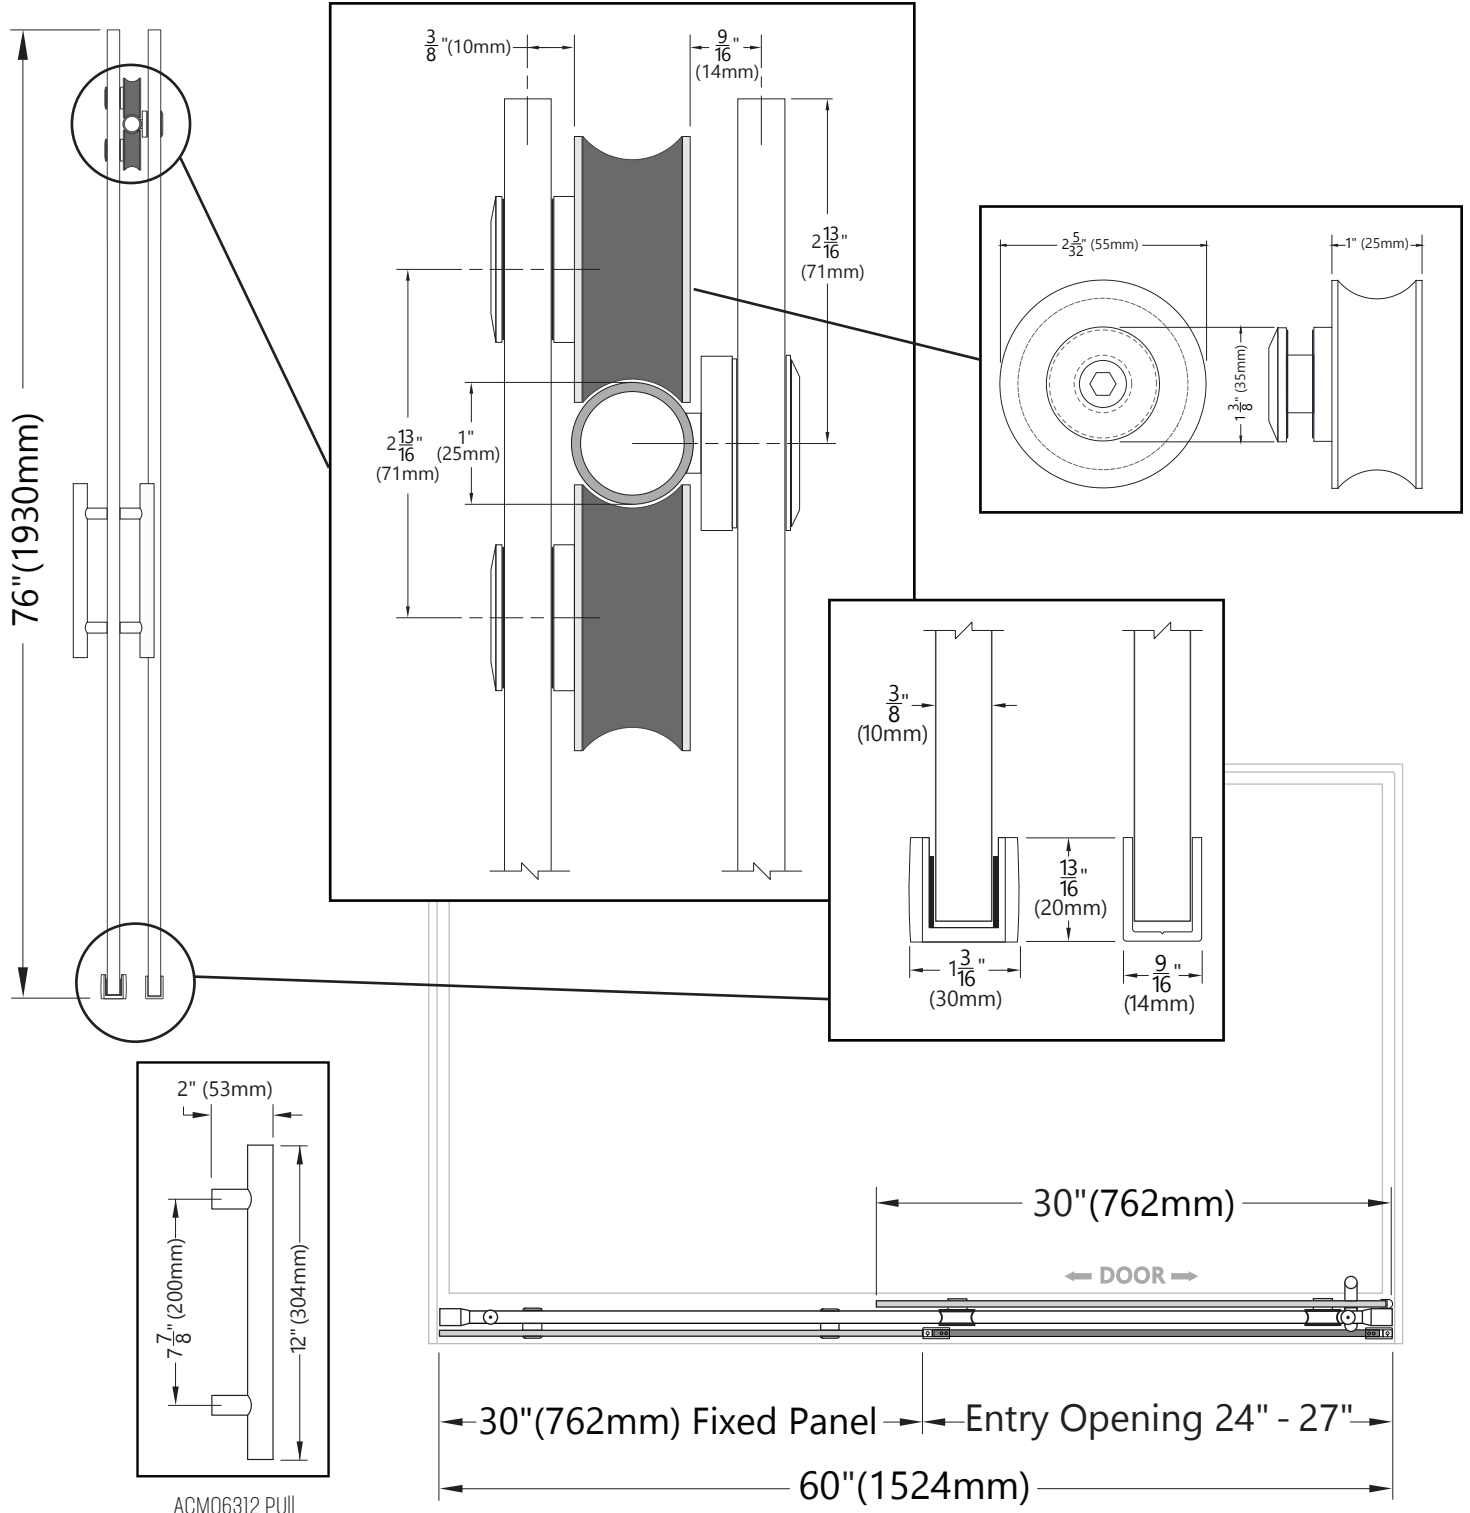

NEWPORT

GLASS SHOWER ENCLOSURE BARN DOOR

ELEVATION

Available Finishes:

Matte Black  Polished  Brushed 

HARDWARE

INCLUDED INSTALLATION HARDWARE

Architectural
Concepts

O (888) 248 2724
E info@archconceptsllc.com

18505 Longs Way
Parker, CO 80134

archconceptsllc.com

NEWPORT

GLASS SHOWER ENCLOSURE BARN DOOR

SIDE ELEVATION

DIMENSIONS

Architectural Concepts

Revised 11-01-23

NEWPORT TOWEL BAR ALT

GLASS SHOWER ENCLOSURE BARN DOOR

ALTERNATE GLASS OPTION WITH 24" TOWEL BAR ON FIXED PANEL

Architectural Concepts

(888) 248 2724 | (720) 259 5358 | info@archconceptsllc.com | 18505 Longs Way, Parker, CO 80134 | archconceptsllc.com