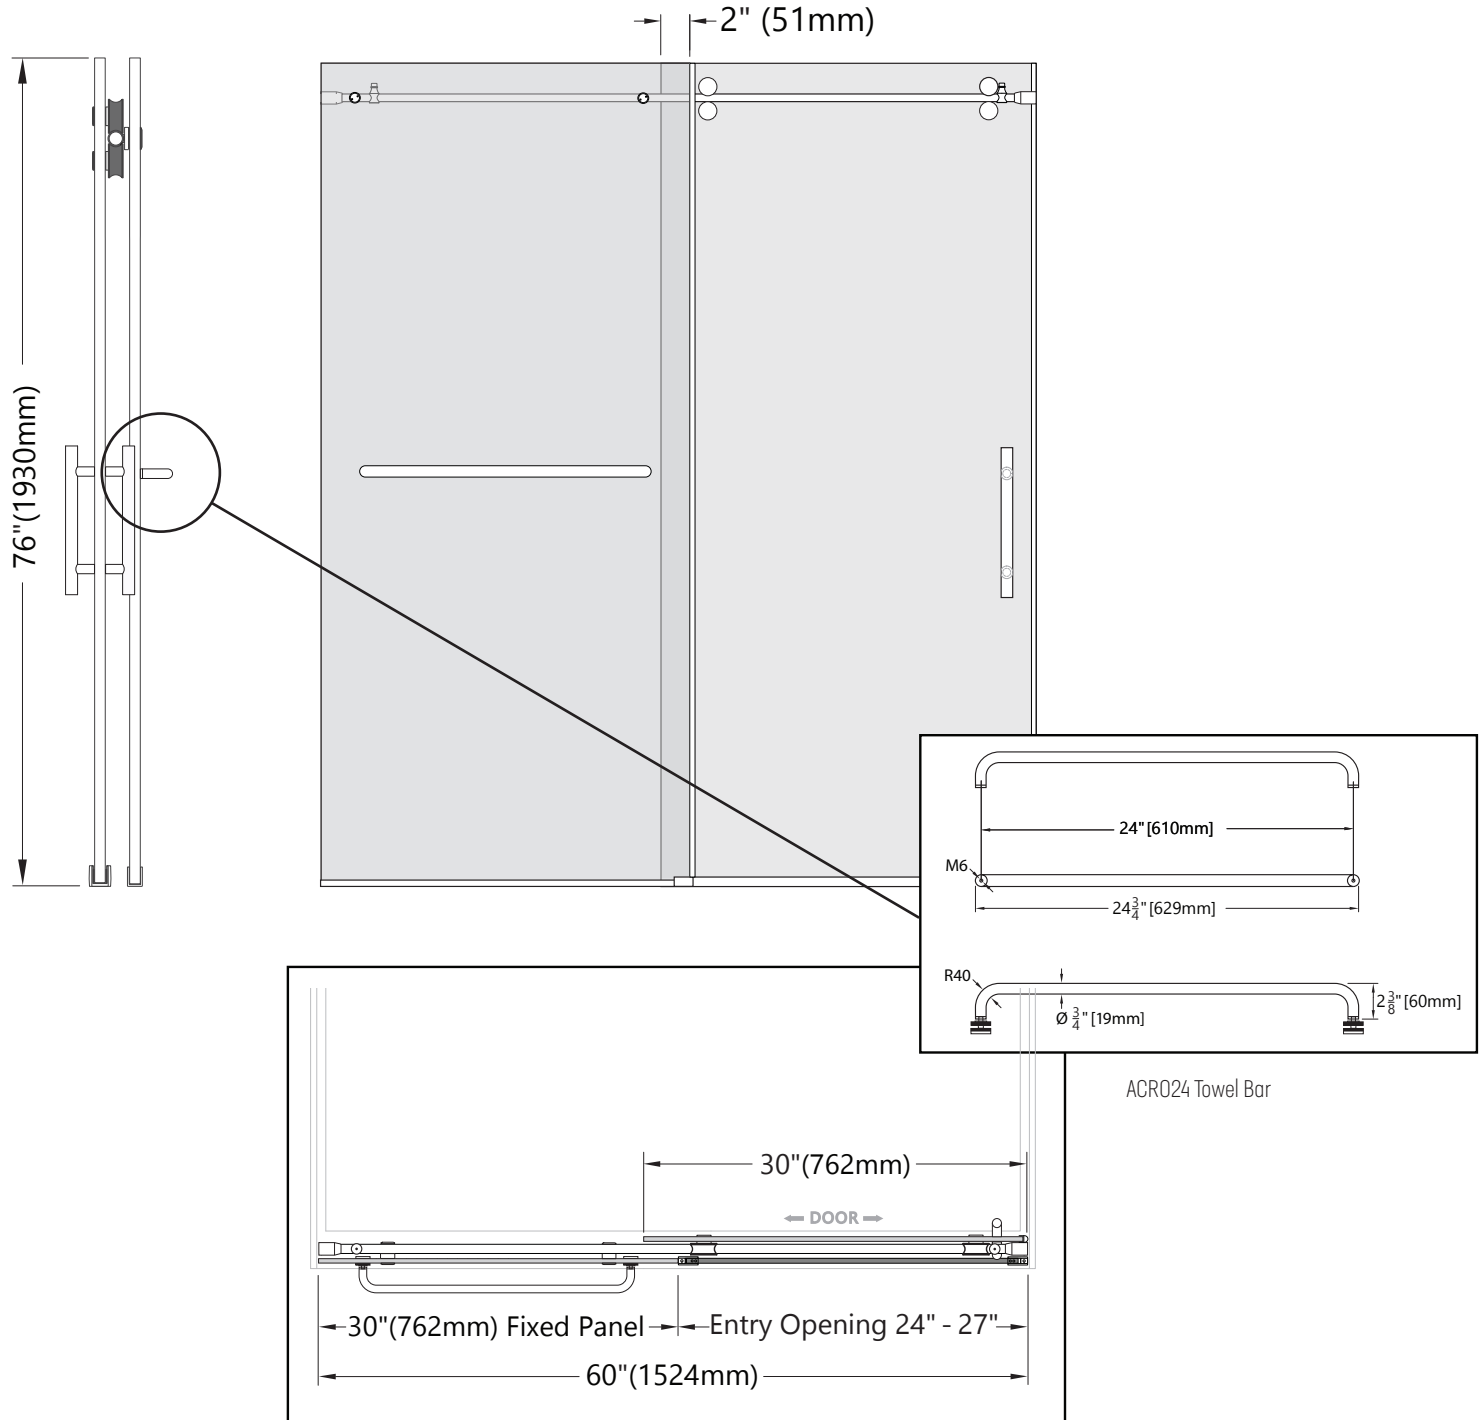

NEWPORT

GLASS SHOWER ENCLOSURE BARN DOOR

ELEVATION

Available Finishes:

Matte Black  Polished  Brushed 

HARDWARE

INCLUDED INSTALLATION HARDWARE

Architectural
Concepts

Revised 11-01-23

NEWPORT TOWEL BAR ALT

GLASS SHOWER ENCLOSURE BARN DOOR

ALTERNATE GLASS OPTION WITH 24" TOWEL BAR ON FIXED PANEL

Architectural Concepts

(888) 248 2724 | (720) 259 5358 | info@archconceptsllc.com | 18505 Longs Way, Parker, CO 80134 | archconceptsllc.com