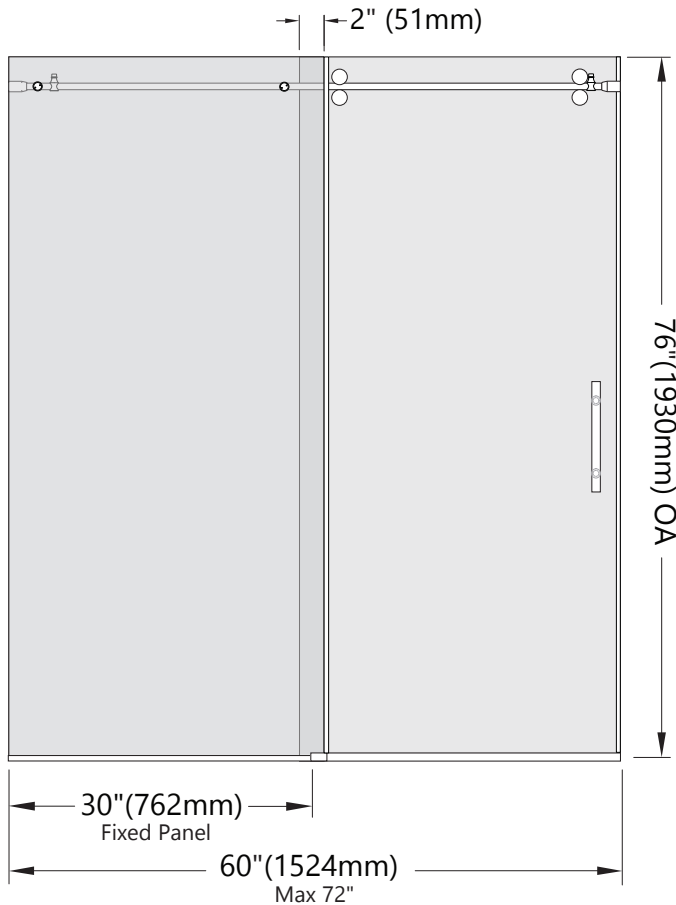

NEWPORT

GLASS SHOWER ENCLOSURE BARN DOOR

ELEVATION

Available Finishes:

Matte Black  Polished  Brushed 

HARDWARE

INCLUDED INSTALLATION HARDWARE

Architectural
Concepts

O (888) 248 2724
E info@archconceptsllc.com

18505 Longs Way
Parker, CO 80134

archconceptsllc.com

NEWPORT

GLASS SHOWER ENCLOSURE BARN DOOR

SIDE ELEVATION

DIMENSIONS

Architectural Concepts