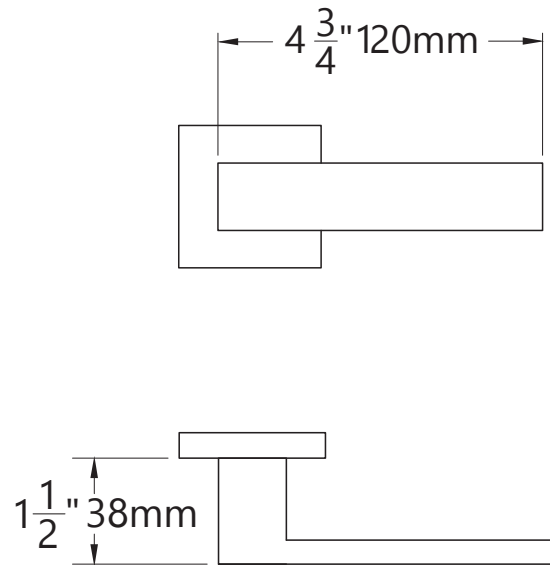

AC790

FUNCTIONS

PA - Passage
PR - Privacy
DU - Dummy

BACKSETS

2 3/8"
2 3/4"

ROSE OPTIONS

DIMENSIONS

Architectural
Concepts

O (888) 248 2724
D (720) 259 5364
E info@archconceptsllc.com

18505 Longs Way
Parker, CO 80134

archconceptsllc.com

NOTE: If installing on an existing 2-1/8" bore, you will need to use the RD161 or SQ161 to cover the face hole properly.