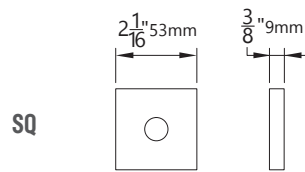

AC790

FUNCTIONS

PA - Passage
PR - Privacy
DU - Dummy

BACKSETS

2 3/8"
2 3/4"

ROSE OPTIONS

DIMENSIONS

Architectural
Concepts