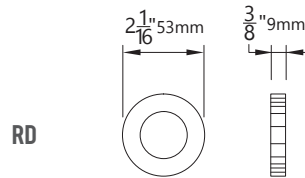

AC790

FUNCTIONS

PA - Passage
PR - Privacy
DU - Dummy

BACKSETS

2 3/8"
2 3/4"

ROSE OPTIONS

DIMENSIONS

Architectural
Concepts