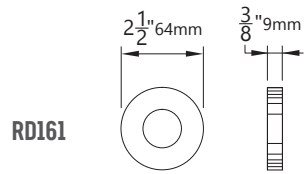

AC790

FUNCTIONS

PA - Passage
PR - Privacy
DU - Dummy

BACKSETS

2 3/8"
2 3/4"

ROSE OPTIONS

DIMENSIONS

Architectural
Concepts