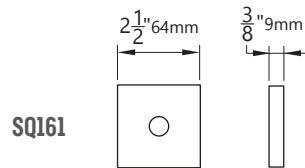

AC790

FUNCTIONS

PA - Passage
PR - Privacy
DU - Dummy

BACKSETS

2 3/8"
2 3/4"

ROSE OPTIONS

DIMENSIONS

Architectural
Concepts