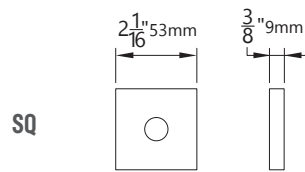

AC120

FUNCTIONS

PA - Passage
PR - Privacy
DU - Dummy

BACKSETS

2 3/8"
2 3/4"

ROSE OPTIONS

DIMENSIONS

Architectural
Concepts