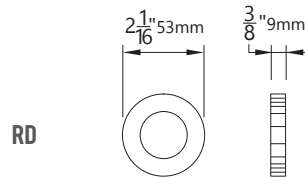

AC120

FUNCTIONS

PA - Passage
PR - Privacy
DU - Dummy

BACKSETS

2 3/8"
2 3/4"

ROSE OPTIONS

DIMENSIONS

Architectural
Concepts