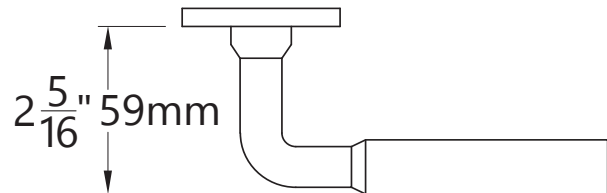

AC120

FUNCTIONS

PA - Passage
PR - Privacy
DU - Dummy

BACKSETS

2 3/8"
2 3/4"

ROSE OPTIONS

DIMENSIONS

Architectural
Concepts