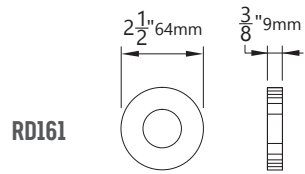

AC120

FUNCTIONS

PA - Passage
PR - Privacy
DU - Dummy

BACKSETS

2 3/8"
2 3/4"

ROSE OPTIONS

DIMENSIONS

Architectural
Concepts