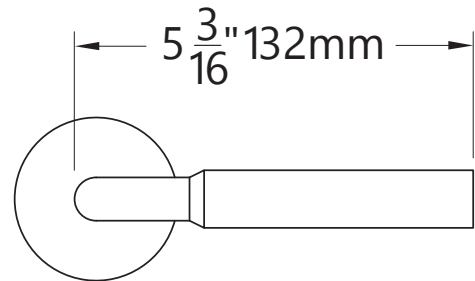

AC120

FUNCTIONS

PA - Passage
PR - Privacy
DU - Dummy

BACKSETS

2 3/8"
2 3/4"

ROSE OPTIONS

DIMENSIONS

Architectural
Concepts