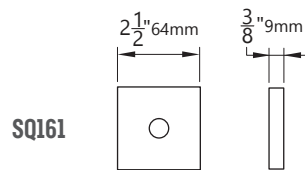

AC120

FUNCTIONS

PA - Passage
PR - Privacy
DU - Dummy

BACKSETS

2 3/8"
2 3/4"

ROSE OPTIONS

DIMENSIONS

Architectural
Concepts