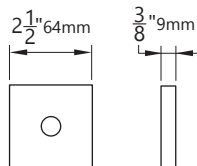

### BACKSETS

2 3/8"  
2 3/4"

## DIMENSIONS

Architectural  
Concepts

O (888) 248 2724  
D (720) 259 5364  
E [info@archconceptsllc.com](mailto:info@archconceptsllc.com)

18505 Longs Way  
Parker, CO 80134

[archconceptsllc.com](http://archconceptsllc.com)