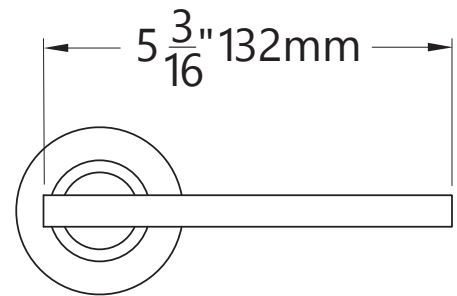

### BACKSETS

2 3/8"  
2 3/4"

## DIMENSIONS

Architectural  
Concepts

O (888) 248 2724  
D (720) 259 5364  
E [info@archconceptsllc.com](mailto:info@archconceptsllc.com)

18505 Longs Way  
Parker, CO 80134

[archconceptsllc.com](http://archconceptsllc.com)