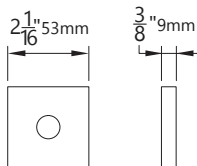

AC250

DOOR LEVER

SPECIFICATIONS

FINISHES

629 - Polished Stainless
630 - Satin Stainless

SERIES

Postmodern

MODEL

AC250

FUNCTIONS

PA - Passage
PR - Privacy
DU - Dummy

BACKSETS

2 3/8"
2 3/4"

ROSE OPTIONS

RD

RD161

SQ

SQ161

DIMENSIONS

Architectural
Concepts

O (888) 248 2724
D (720) 259 5364
E info@archconceptsllc.com

18505 Longs Way
Parker, CO 80134

archconceptsllc.com

NOTE: If installing on an existing 2-1/8" bore, you will need to use the RD161 or SQ161 to cover the face hole properly.