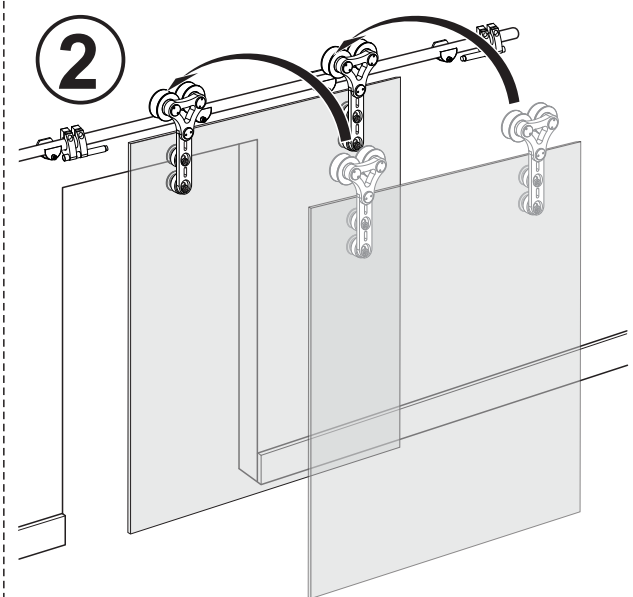

AC5000-C Barn Door Installation

STEP 1

STEP 2

STEP 3

Architectural Concepts

(888) 248 2724 | (720) 259 5358 | info@archconceptsllc.com | 18505 Longs Way, Parker, CO 80134 | archconceptsllc.com

<https://www.archconceptsllc.com/products/hardware/sliding-barn-door/>