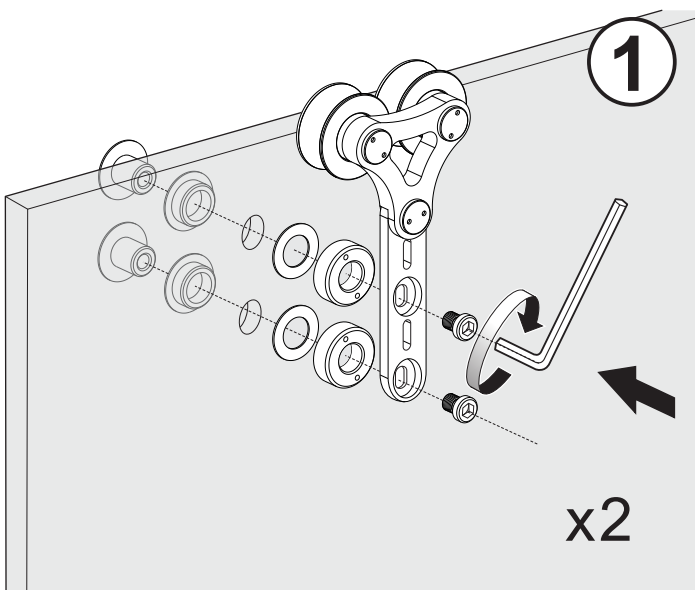

AC5000-C Barn Door Installation

STEP 1

STEP 2

STEP 3

Architectural Concepts

(888) 248 2724 | (720) 259 5358 | info@archconceptsllc.com | 18505 Longs Way, Parker, CO 80134 | archconceptsllc.com

<https://www.archconceptsllc.com/products/hardware/sliding-barn-door/>