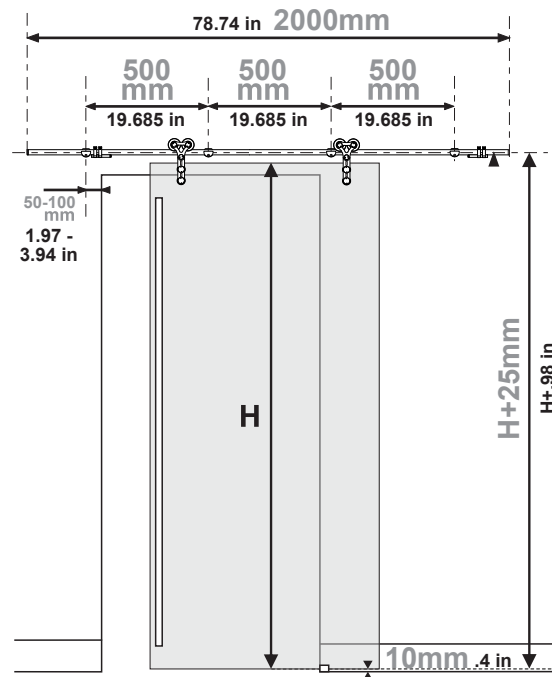

AC5000C SERIES BARN DOOR INSTALLATION

TOOLS REQUIRED

MATERIALS PROVIDED

DIMENSIONS

Architectural Concepts

O (888) 248 2724
D (720) 259 5358
E info@archconceptsllc.com

18505 Longs Way
Parker, CO 80134

archconceptsllc.com