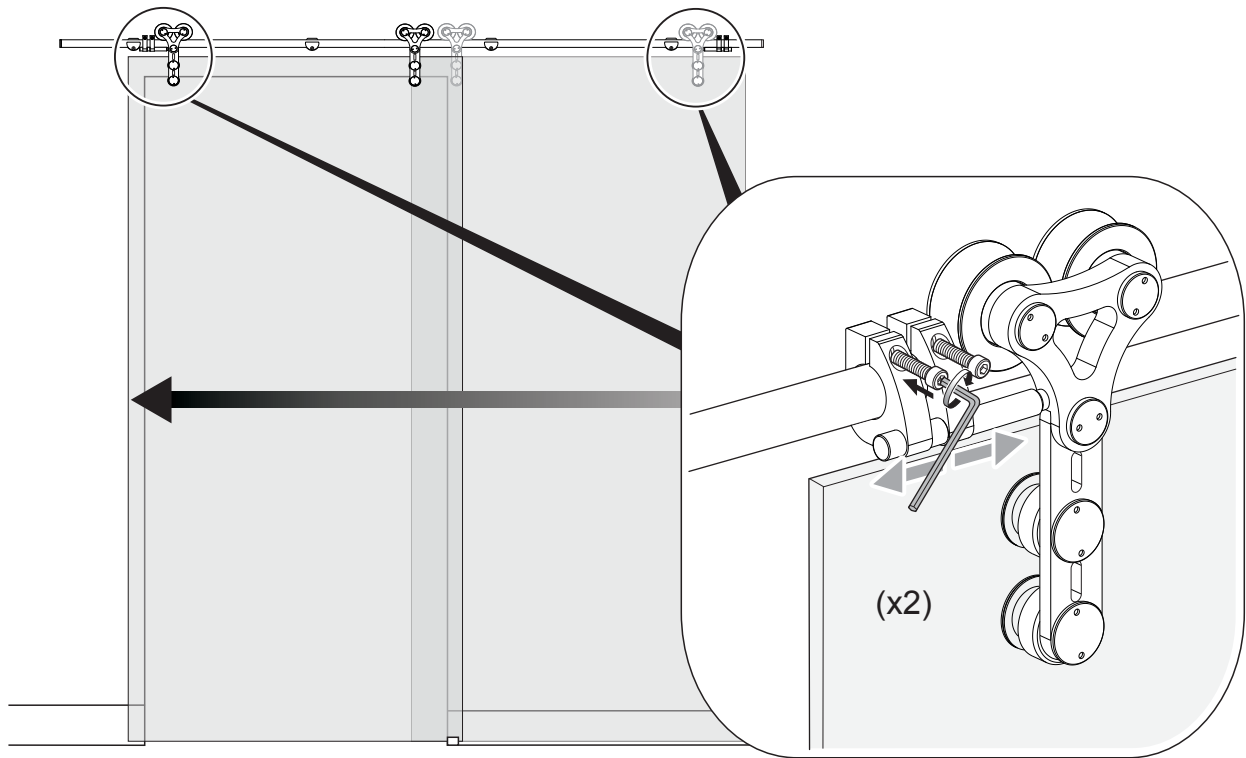

AC5000-C Barn Door Installation

STEP 6

STEP 7