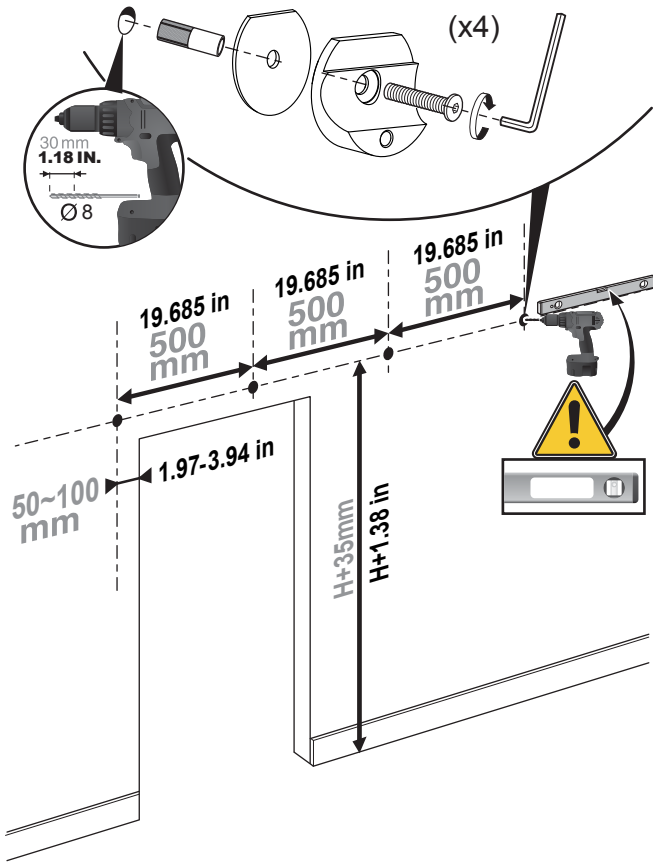

AC5000-C Barn Door Installation

STEP 1