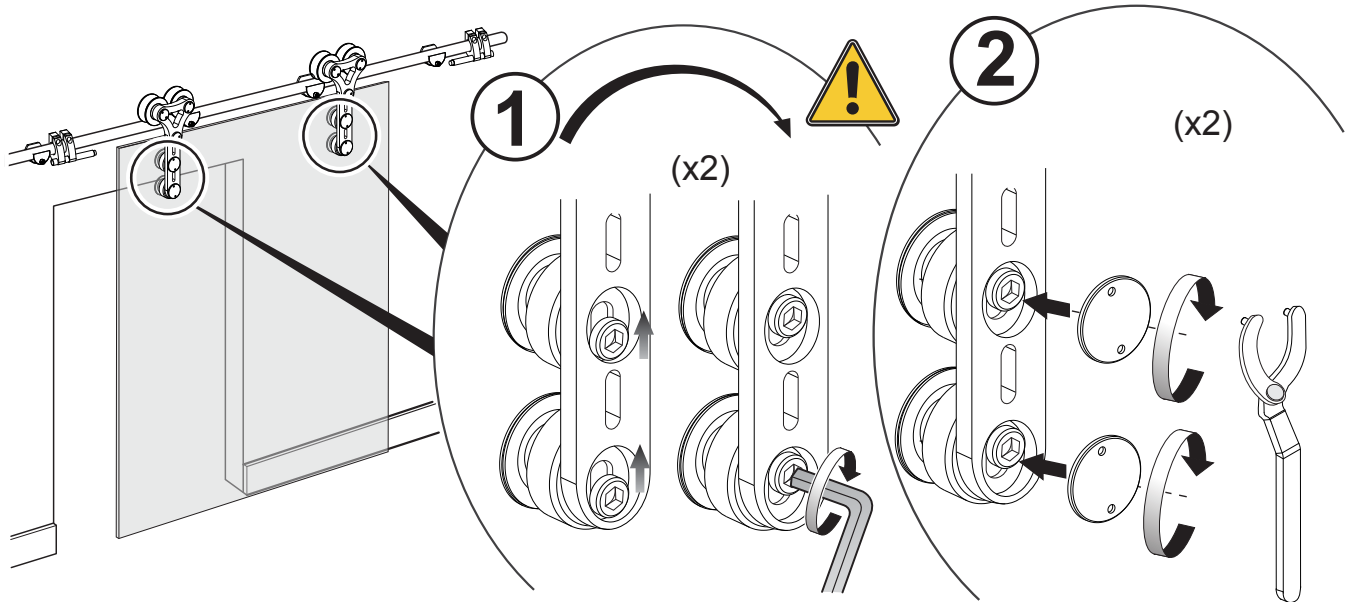

AC5000-C Barn Door Installation

STEP 4