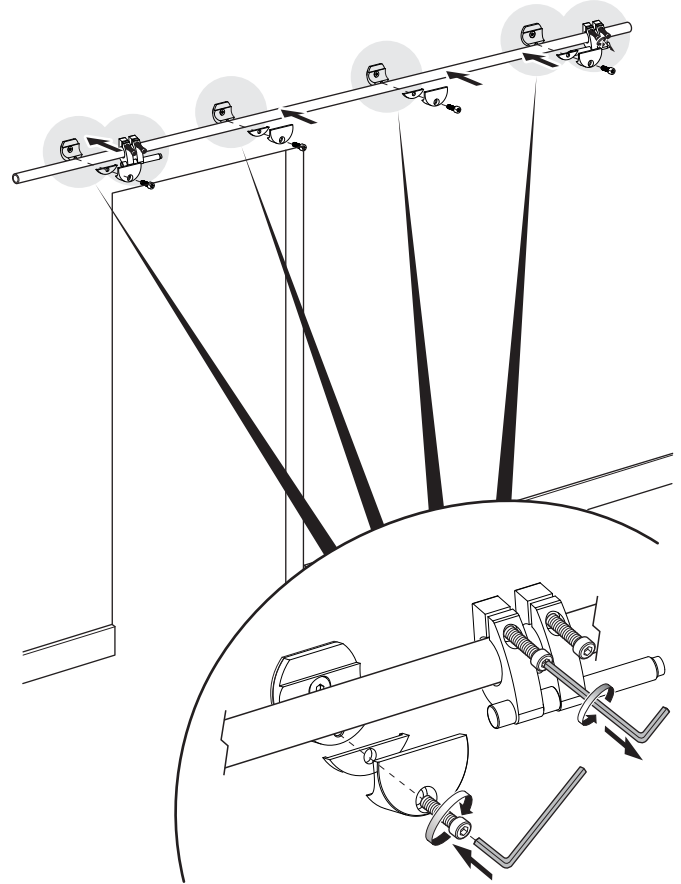

AC5000-C Barn Door Installation

STEP 1

STEP 2

STEP 3

Architectural Concepts

(888) 248 2724 | (720) 259 5358 | info@archconceptsllc.com | 18505 Longs Way, Parker, CO 80134 | archconceptsllc.com

<https://www.archconceptsllc.com/products/hardware/sliding-barn-door/>

Page 2 of 4

Revised 06-10-22