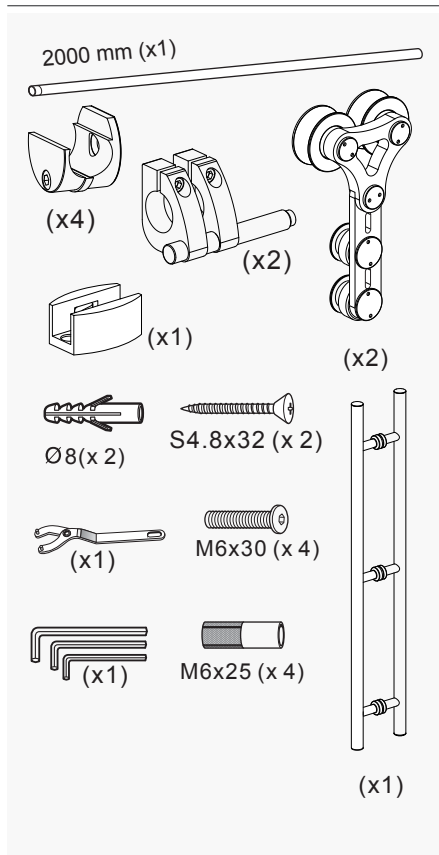

AC5000C SERIES BARN DOOR INSTALLATION

TOOLS REQUIRED

MATERIALS PROVIDED

DIMENSIONS

Architectural Concepts

O (888) 248 2724
D (720) 259 5358
E info@archconceptsllc.com

18505 Longs Way
Parker, CO 80134

archconceptsllc.com