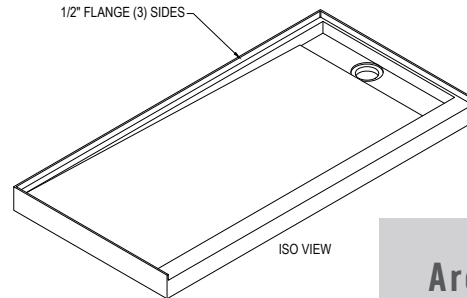

# 34 X 60 OFF-SET TRENCH DRAIN

## Cultured Marble Shower Pan

- PRODUCT:** Shower Pan
- SERIES:** Trench Drain
- MODEL:** AC-TDOS3460T3
- APPLICATION:** Shower Base
- DIMENSIONS:** 34" (86cm) Deep x 60" (152cm) Long x 4" (10cm) Tall  
Drain Centered at 15" (38cm), Trench Width 4.5" (11.4cm)  
Threshold Width 3" (7.6cm), 1.25" (3cm) & 1" (3cm)
- COLOR:** See Color Options Sheet
- FINISH:** Matte or Gloss
- MATERIAL:** Solid One-Piece Cultured Marble
- INSTALLATION:** Refer to Installation Guide
- ATTRIBUTES:** Permanently Sealed Surface  
Textured Non-slip Finish  
Mold, Mildew and Bacteria Resistance  
Abrasion Resistant  
Stainless Steel Solid or Perforated Drain Cover  
Easy Install  
Easy Maintenance  
ASTM F 462 & CSA B45.5-11 IAPMO Z124-11 compliant

### DIMENSIONS:

NOTE: PAN DIMENSIONS VARY ± 1/8"