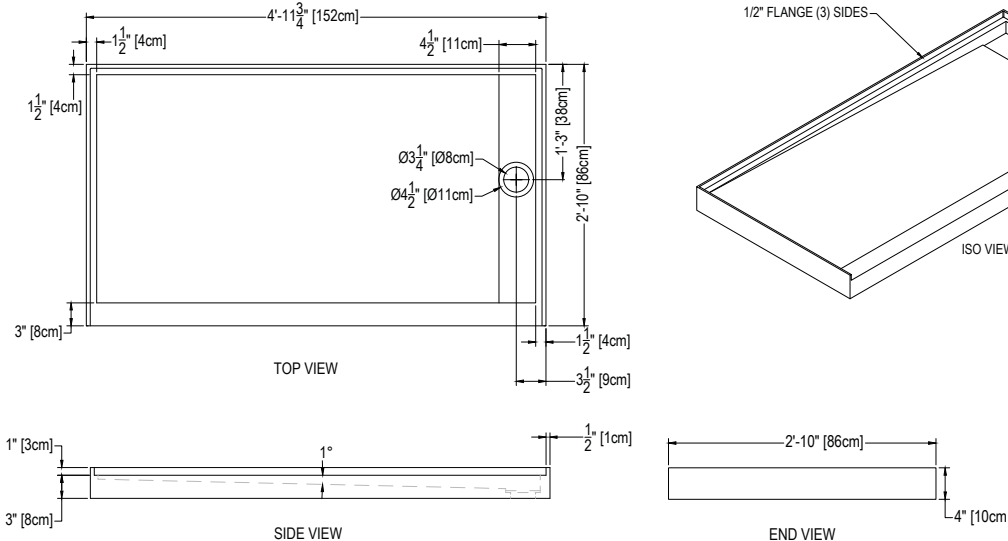

# 34 X 60 OFF-SET TRENCH DRAIN

## Cultured Marble Shower Pan

- PRODUCT:** Shower Pan
- SERIES:** Trench Drain
- MODEL:** AC-TDOS3460T3
- APPLICATION:** Shower Base
- DIMENSIONS:** 34" (86cm) Deep x 60" (152cm) Long x 4" (10cm) Tall  
Drain Centered at 15" (38cm), Trench Width 4.5" (11.4cm)  
Threshold Width 3" (7.6cm), 1.25" (3cm) & 1" (3cm)
- COLOR:** See Color Options Sheet
- FINISH:** Matte or Gloss
- MATERIAL:** Solid One-Piece Cultured Marble
- INSTALLATION:** Refer to Installation Guide
- ATTRIBUTES:** Permanently Sealed Surface  
Textured Non-slip Finish  
Mold, Mildew and Bacteria Resistance  
Abrasion Resistant  
Stainless Steel Solid or Perforated Drain Cover  
Easy Install  
Easy Maintenance  
ASTM F 462 & CSA B45.5-11 IAPMO Z124-11 compliant

### DIMENSIONS:

NOTE: PAN DIMENSIONS VARY ± 1/8"