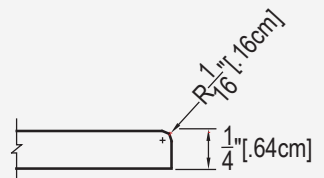

3 X 6 DEPOSIT - FUSION SERIES

3-Piece Cultured Marble Panel Specifications

- PRODUCT:** Panel system
- SERIES:** Fusion
- MODEL:** 3x6 Deposit []
- APPLICATION:** Shower Surrounds
- PATTERN:** 3x6 in (8x15cm) Tile Off-Set Stacked
- THICKNESS:** 1/4 in (6mm)
- COLOR:** Options Available See Sample Sheet
- FINISH:** Matte or Gloss
- MATERIAL:** Solid One-Piece Cultured Marble
- INSTALLATION:** Refer to Installation Guide
- ATTRIBUTES:** Permanently Sealed Surface
Mold and Mildew Resistance
Easy Install
Easy Maintenance

3-PIECE PANEL DIMENSIONS:

PATTERN:

FINISHED EDGE DETAIL:

Architectural Concepts

888.248.2724
720.259.5358
info@archconceptsllc.com

18499 Longs Way, Suite 102
Parker, CO 80134

archconceptsllc.com