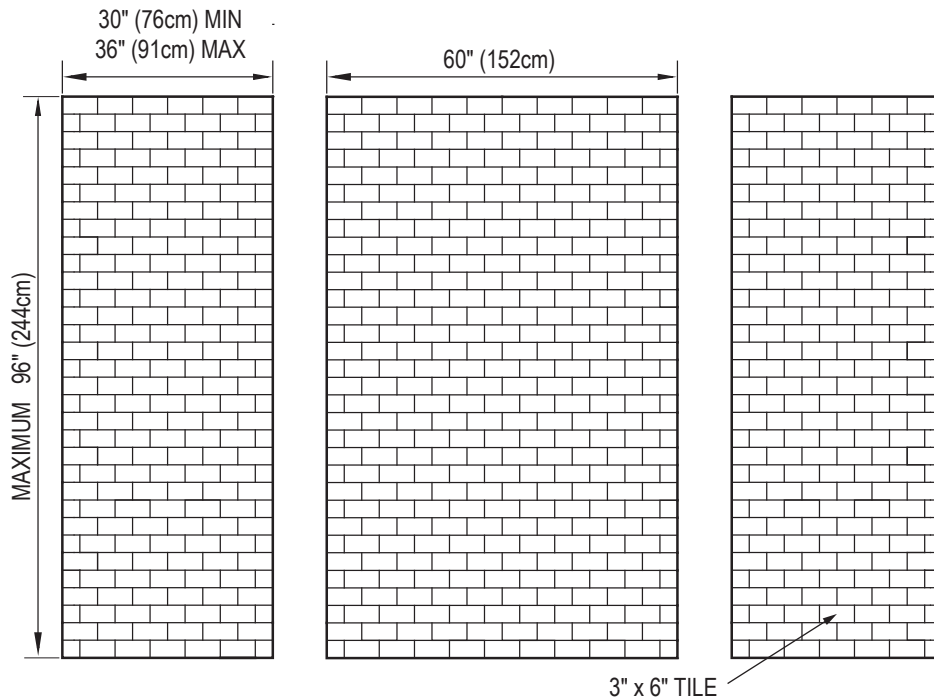

3 X 6 DEPOSIT - FUSION SERIES

3-Piece Cultured Marble Panel Specifications

- PRODUCT:** Panel system
- SERIES:** Fusion
- MODEL:** 3x6 Deposit []
- APPLICATION:** Shower Surrounds
- PATTERN:** 3x6 in (8x15cm) Tile Off-Set Stacked
- THICKNESS:** 1/4 in (6mm)
- COLOR:** Options Available See Sample Sheet
- FINISH:** Matte or Gloss
- MATERIAL:** Solid One-Piece Cultured Marble
- INSTALLATION:** Refer to Installation Guide
- ATTRIBUTES:** Permanently Sealed Surface
Mold and Mildew Resistance
Easy Install
Easy Maintenance

3-PIECE PANEL DIMENSIONS:

PATTERN:

FINISHED EDGE DETAIL:

Architectural Concepts

888.248.2724
720.259.5358
info@archconceptsllc.com

18499 Longs Way, Suite 102
Parker, CO 80134

archconceptsllc.com