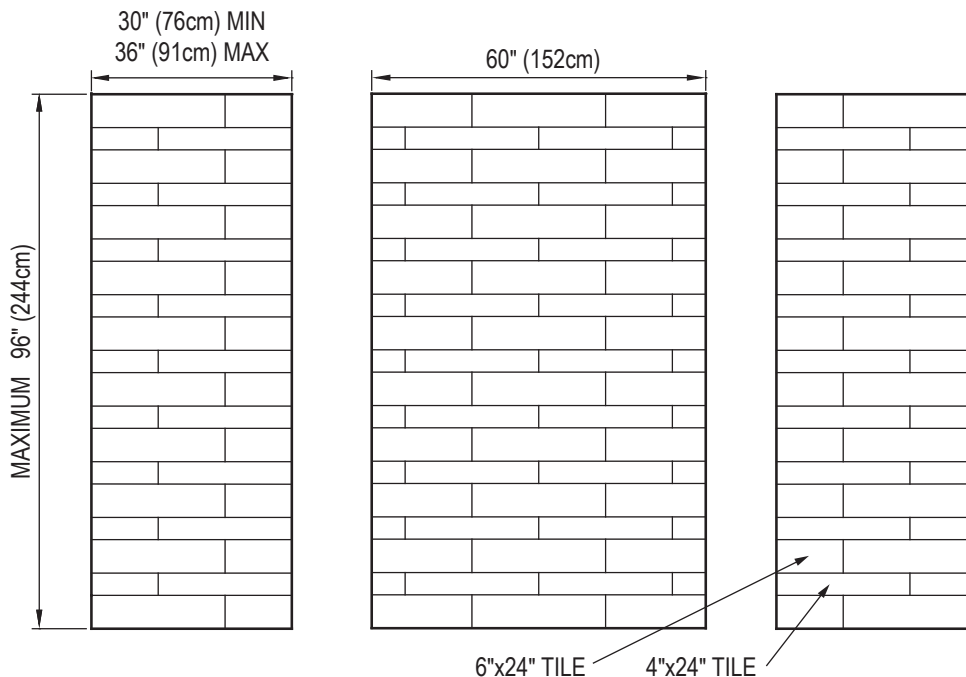

# 4/6 X 24 EQUILIBRIUM

## Standard 3-Piece Cultured Marble Panel Specifications

- PRODUCT:** Panel system
- SERIES:** Fusion
- MODEL:** 4/6 X 24 Equilibrium (AC-FS4624E)
- APPLICATION:** Shower Surrounds
- PATTERN:** Alternating 6x24 in (15x61cm) with 4x24 in (10x61cm) Brick Size
- THICKNESS:** 1/4 in (6mm)
- COLOR:** Options Available See Sample Sheet
- FINISH:** Matte or Gloss
- MATERIAL:** Solid One-Piece Cultured Marble
- INSTALLATION:** Refer to Installation Guide
- ATTRIBUTES:** Permanently Sealed Surface  
Mold and Mildew Resistance  
Easy Install  
Easy Maintenance

### 3-PIECE PANEL DIMENSIONS: