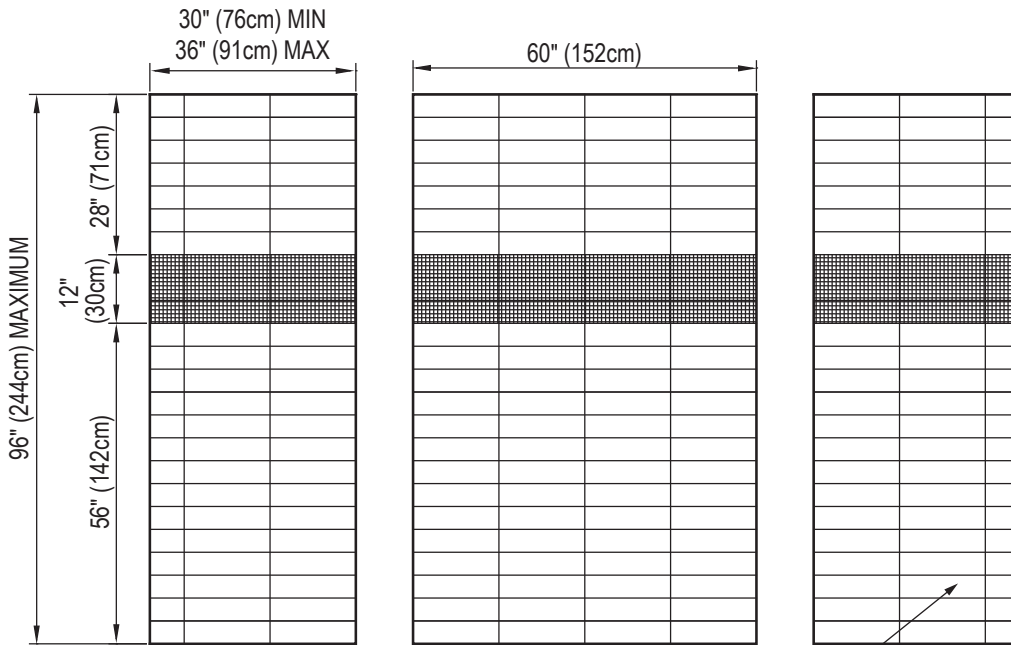

4 X 15 FIRECRACKER

Standard 3-Piece Cultured Marble Panel Specifications

- PRODUCT:** Panel system
- SERIES:** Fusion
- MODEL:** 4 x 15 Firecracker (AC-FS0415FC)
- APPLICATION:** Shower Surrounds
- PATTERN:** 4x15 in (10x38cm) Tiles Stacked, Smooth and Confetti Texture
- THICKNESS:** 1/4 in (6mm)
- COLOR:** Options Available See Sample Sheet
- FINISH:** Matte or Gloss
- MATERIAL:** Solid One-Piece Cultured Marble
- INSTALLATION:** Refer to Installation Guide
- ATTRIBUTES:** Permanently Sealed Surface
Mold and Mildew Resistance
Easy Install
Easy Maintenance

3-PIECE PANEL DIMENSIONS:

PATTERN:

FINISHED EDGE DETAIL:

Architectural Concepts

888.248.2724
720.259.5358
info@archconceptsllc.com

18499 Longs Way, Suite 102
Parker, CO 80134

archconceptsllc.com