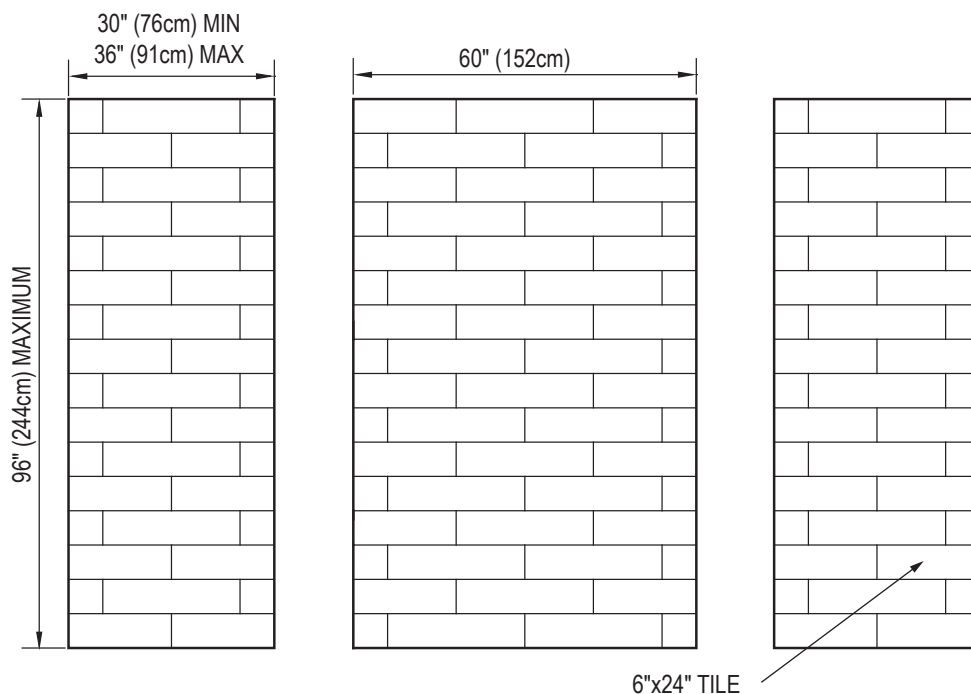

6 X 24 ESSENTIAL - FUSION SERIES

Standard 3-Piece Cultured Marble Panel Specifications

- PRODUCT:** Panel system
- SERIES:** Fusion
- MODEL:** 6 x 24 ESSENTIAL (AC-FS0624E)
- APPLICATION:** Shower Surrounds
- PATTERN:** 6x24 in (15x61cm) Tile Size
- THICKNESS:** 1/4 in (6mm)
- COLOR:** Options Available See Sample Sheet
- FINISH:** Matte or Gloss
- MATERIAL:** Solid One-Piece Cultured Marble
- INSTALLATION:** Refer to Installation Guide
- ATTRIBUTES:** Permanently Sealed Surface
Mold and Mildew Resistance
Easy Install
Easy Maintenance

3-PIECE PANEL DIMENSIONS:

FINISH EDGE DETAIL:

Architectural Concepts

888.248.2724
720.259.5364
info@archconceptsllc.com

18499 Longs Way, Suite 102
Parker, CO 80134

archconceptsllc.com