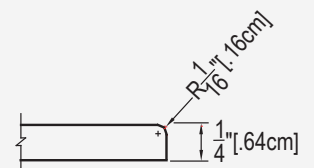

6 X 24 ESSENTIAL - FUSION SERIES

Standard 3-Piece Cultured Marble Panel Specifications

- PRODUCT:** Panel system
- SERIES:** Fusion
- MODEL:** 6 x 24 ESSENTIAL (AC-FS0624E)
- APPLICATION:** Shower Surrounds
- PATTERN:** 6x24 in (15x61cm) Tile Size
- THICKNESS:** 1/4 in (6mm)
- COLOR:** Options Available See Sample Sheet
- FINISH:** Matte or Gloss
- MATERIAL:** Solid One-Piece Cultured Marble
- INSTALLATION:** Refer to Installation Guide
- ATTRIBUTES:** Permanently Sealed Surface
Mold and Mildew Resistance
Easy Install
Easy Maintenance

3-PIECE PANEL DIMENSIONS:

FINISH EDGE DETAIL:

Architectural Concepts

888.248.2724
720.259.5364
info@archconceptsllc.com

18499 Longs Way, Suite 102
Parker, CO 80134

archconceptsllc.com