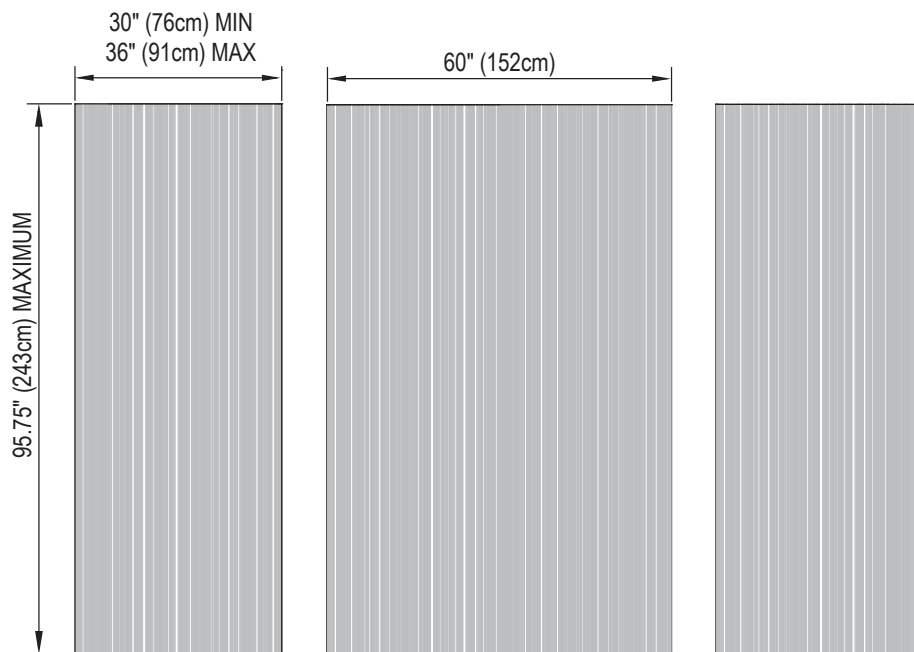

EROSION - FUSION SERIES

Standard 3-Piece Cultured Marble Panel Specifications

- PRODUCT:** Panel system
- SERIES:** Fusion
- MODEL:** Erosion (AC-FS0000E)
- APPLICATION:** Shower Surrounds
- PATTERN:** Ununiform Flowing Vertical Depressions
- THICKNESS:** 1/4 in (6mm)
- COLOR:** Options Available See Sample Sheet
- FINISH:** Matte or Gloss
- MATERIAL:** Solid One-Piece Cultured Marble
- INSTALLATION:** Refer to Installation Guide
- ATTRIBUTES:** Permanently Sealed Surface
Mold and Mildew Resistance
Easy Install
Easy Maintenance

3-PIECE PANEL DIMENSIONS:

PATTERN:

TEXTURE DETAIL:

Architectural Concepts

888.248.2724
720.259.5358
info@archconceptsllc.com

18499 Longs Way, Suite 102
Parker, CO 80134

archconceptsllc.com