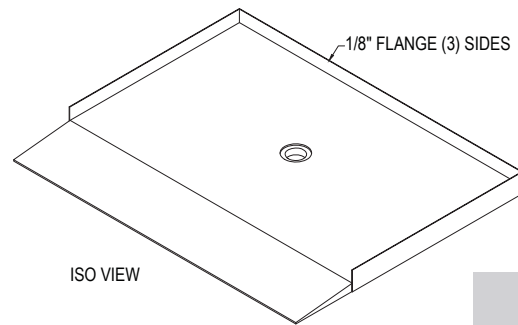

34 X 60 ADA - CENTER DRAIN

Cultured Marble Shower Pan

- PRODUCT:** Shower Pan
- SERIES:** Center Drain
- MODEL:** 34 x 60 ADA Center Drain
- APPLICATION:** Shower Base
- DIMENSIONS:** 34" (86cm) Deep x 60" (152cm) Long x 4" (10cm) Tall
Drain Centered at 17" (43cm)
- COLOR:** See Color Options Sheet
- FINISH:** Matte or Gloss
- MATERIAL:** Solid One-Piece Cultured Marble
- INSTALLATION:** Refer to Installation Guide
- ATTRIBUTES:** Permanently Sealed Surface
Textured Non-slip Finish
Mold, Mildew and Bacteria Resistance
Abrasion Resistant
Stainless Steel Trench Drain Cover
Easy Install
Easy Maintenance

DIMENSIONS:

NOTE: PAN DIMENSIONS VARY $\pm 1/8"$

**Architectural
Concepts**

888.248.2724

720.259.5358

info@archconceptsllc.com

18499 Longs Way, Suite 102
Parker, CO 80134

archconceptsllc.com