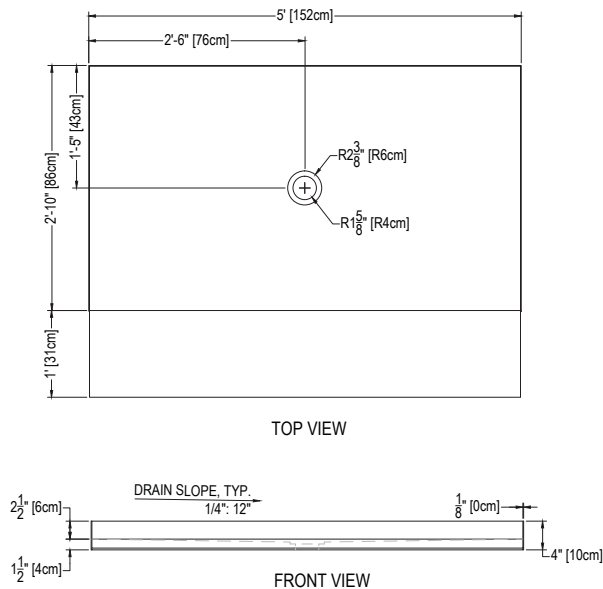

34 X 60 ADA - CENTER DRAIN

Cultured Marble Shower Pan

- PRODUCT:** Shower Pan
- SERIES:** Center Drain
- MODEL:** 34 x 60 ADA Center Drain
- APPLICATION:** Shower Base
- DIMENSIONS:** 34" (86cm) Deep x 60" (152cm) Long x 4" (10cm) Tall
Drain Centered at 17" (43cm)
- COLOR:** See Color Options Sheet
- FINISH:** Matte or Gloss
- MATERIAL:** Solid One-Piece Cultured Marble
- INSTALLATION:** Refer to Installation Guide
- ATTRIBUTES:** Permanently Sealed Surface
Textured Non-slip Finish
Mold, Mildew and Bacteria Resistance
Abrasion Resistant
Stainless Steel Trench Drain Cover
Easy Install
Easy Maintenance

DIMENSIONS:

NOTE: PAN DIMENSIONS VARY $\pm 1/8"$

**Architectural
Concepts**

888.248.2724

720.259.5358

info@archconceptsllc.com

18499 Longs Way, Suite 102
Parker, CO 80134

archconceptsllc.com