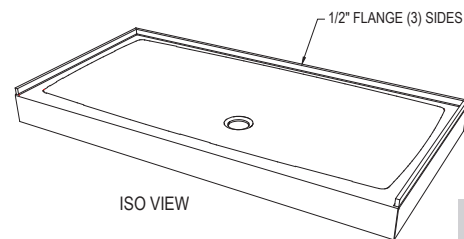

# 30 X 60 CENTER DRAIN

## Cultured Marble Shower Pan

- PRODUCT:** Shower Pan
- SERIES:** Center Drain
- MODEL:** AC-CD3060
- APPLICATION:** Shower Base
- DIMENSIONS:** 30" (76cm) Deep x 60" (152cm) Long x 5.5" (14cm) Tall  
Drain Centered at 14" (36cm)  
Threshold Width 2" (5cm) and 1" (3cm)
- COLOR:** See Color Options Sheet
- FINISH:** Matte or Glass
- MATERIAL:** Solid One-Piece Cultured Marble
- INSTALLATION:** Refer to Installation Guide
- ATTRIBUTES:** Permanently Sealed Surface  
Textured Non-slip Finish  
Mold, Mildew and Bacteria Resistance  
Abrasion Resistant  
Stainless Steel Trench Drain Cover  
Easy Install  
Easy Maintenance  
ASTM F 462 & CSA B45.5-11 IAPMO Z124-11 compliant

### DIMENSIONS: