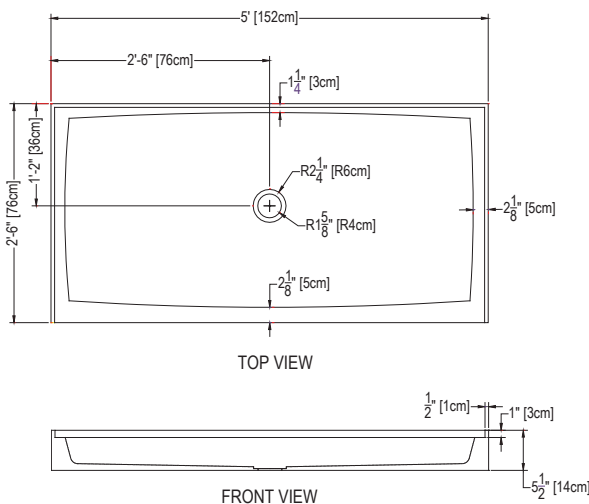

# 30 X 60 CENTER DRAIN

## Cultured Marble Shower Pan

- PRODUCT:** Shower Pan
- SERIES:** Center Drain
- MODEL:** AC-CD3060
- APPLICATION:** Shower Base
- DIMENSIONS:** 30" (76cm) Deep x 60" (152cm) Long x 5.5" (14cm) Tall  
Drain Centered at 14" (36cm)  
Threshold Width 2" (5cm) and 1" (3cm)
- COLOR:** See Color Options Sheet
- FINISH:** Matte or Glass
- MATERIAL:** Solid One-Piece Cultured Marble
- INSTALLATION:** Refer to Installation Guide
- ATTRIBUTES:** Permanently Sealed Surface  
Textured Non-slip Finish  
Mold, Mildew and Bacteria Resistance  
Abrasion Resistant  
Stainless Steel Trench Drain Cover  
Easy Install  
Easy Maintenance  
ASTM F 462 & CSA B45.5-11 IAPMO Z124-11 compliant

### DIMENSIONS: