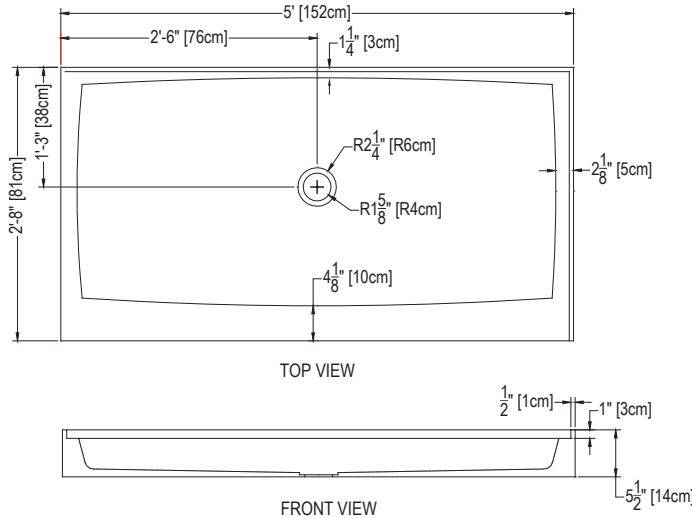

# 32 X 60 CENTER DRAIN

## Cultured Marble Shower Pan

- PRODUCT:** Shower Pan
- SERIES:** Center Drain
- MODEL:** AC-CD3260
- APPLICATION:** Shower Base
- DIMENSIONS:** 32" (81cm) Deep x 60" (152cm) Long x 5.5" (14cm) Tall  
Drain Centered at 15" (38cm)  
Threshold Width 4" (10cm), 2" (5cm) and 1" (3cm)
- COLOR:** See Color Options Sheet
- FINISH:** Matte or Gloss
- MATERIAL:** Solid One-Piece Cultured Marble
- INSTALLATION:** Refer to Installation Guide
- ATTRIBUTES:** Permanently Sealed Surface  
Textured Non-slip Finish  
Mold, Mildew and Bacteria Resistance  
Abrasion Resistant  
Stainless Steel Trench Drain Cover  
Easy Install  
Easy Maintenance  
ASTM F 462 & CSA B45.5-11 IAPMO Z124-11 compliant

### DIMENSIONS: