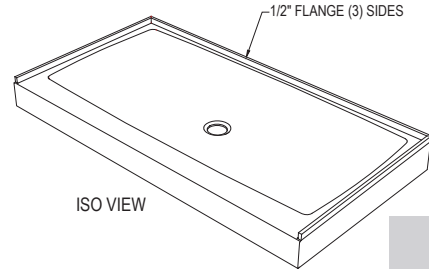

# 32 X 60 CENTER DRAIN

## Cultured Marble Shower Pan

- PRODUCT:** Shower Pan
- SERIES:** Center Drain
- MODEL:** AC-CD3260
- APPLICATION:** Shower Base
- DIMENSIONS:** 32" (81cm) Deep x 60" (152cm) Long x 5.5" (14cm) Tall  
Drain Centered at 15" (38cm)  
Threshold Width 4" (10cm), 2" (5cm) and 1" (3cm)
- COLOR:** See Color Options Sheet
- FINISH:** Matte or Gloss
- MATERIAL:** Solid One-Piece Cultured Marble
- INSTALLATION:** Refer to Installation Guide
- ATTRIBUTES:** Permanently Sealed Surface  
Textured Non-slip Finish  
Mold, Mildew and Bacteria Resistance  
Abrasion Resistant  
Stainless Steel Trench Drain Cover  
Easy Install  
Easy Maintenance  
ASTM F 462 & CSA B45.5-11 IAPMO Z124-11 compliant

### DIMENSIONS: