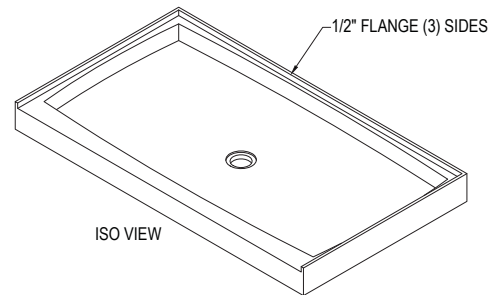

DIMENSIONS:

Architectural Concepts

888.248.2724

720.259.5364

info@archconceptsllc.com

18499 Longs Way, Suite 102
Parker, CO 80134

archconceptsllc.com