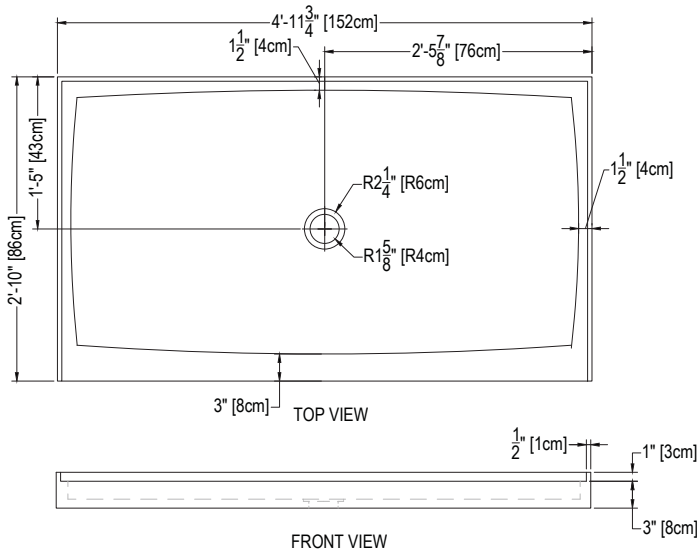

34 X 60 CENTER DRAIN

Cultured Marble Shower Pan

- PRODUCT:** Shower Pan
- SERIES:** Center Drain
- MODEL:** AC-CD3460
- APPLICATION:** Shower Base
- DIMENSIONS:** 34" [86cm] Deep x 59.75" [152cm] Long x 4" [10cm] Tall
Drain Centered at 17" [43cm]
Threshold Width 3" [8cm] and 1.5" [4cm]
- COLOR:** See Color Options Sheet
- FINISH:** Matte or Gloss
- MATERIAL:** Solid One-Piece Cultured Marble
- INSTALLATION:** Refer to Installation Guide
- ATTRIBUTES:** Permanently Sealed Surface
Textured Non-slip Finish
Mold, Mildew and Bacteria Resistance
Abrasion Resistant
Stainless Steel Trench Drain Cover
Easy Install
Easy Maintenance
ASTM F 462 & CSA B45.5-11 IAPMO Z124-11 compliant

DIMENSIONS:

Architectural Concepts

888.248.2724

720.259.5364

info@archconceptsllc.com

18499 Longs Way, Suite 102
Parker, CO 80134

archconceptsllc.com