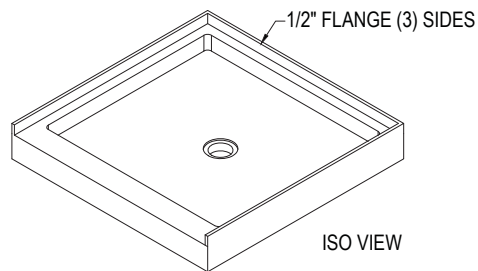

DIMENSIONS:

**Architectural
Concepts**

888.248.2724

720.259.5364

info@archconceptsllc.com

18499 Longs Way, Suite 102
Parker, CO 80134

archconceptsllc.com