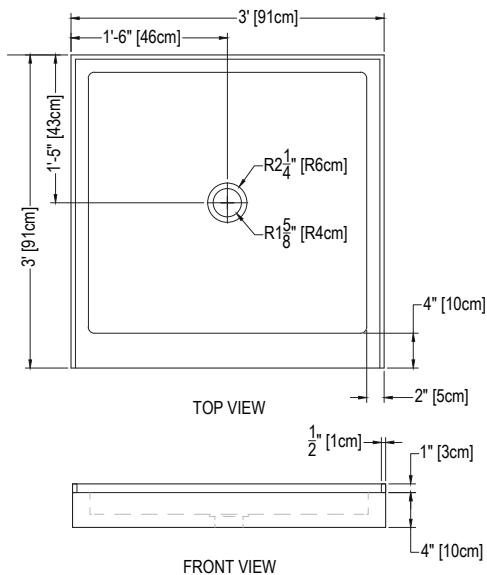

36 X 36 CENTER DRAIN

Cultured Marble Shower Pan

- PRODUCT:** Shower Pan
- SERIES:** Center Drain
- MODEL:** AC-CD3636
- APPLICATION:** Shower Base
- DIMENSIONS:** 36" (91cm) Deep x 36" (91cm) Long x 5" (13cm) Tall
Drain Centered at 18" (46cm)
Threshold Width 4" (10cm) and 2" (5cm)
- COLOR:** See Color Options Sheet
- FINISH:** Matte or Gloss
- MATERIAL:** Solid One-Piece Cultured Marble
- INSTALLATION:** Refer to Installation Guide
- ATTRIBUTES:** Permanently Sealed Surface
Textured Non-slip Finish
Mold, Mildew and Bacteria Resistance
Abrasion Resistant
Stainless Steel Trench Drain Cover
Easy Install
Easy Maintenance
ASTM F 462 & CSA B45.5-11 IAPMO Z124-11 compliant

DIMENSIONS:

**Architectural
Concepts**

888.248.2724

720.259.5364

info@archconceptsllc.com

18499 Longs Way, Suite 102
Parker, CO 80134

archconceptsllc.com