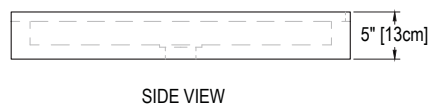

DIMENSIONS:

**Architectural
Concepts**

888.248.2724

720.259.5364

info@archconceptsllc.com

18499 Longs Way, Suite 102
Parker, CO 80134

archconceptsllc.com