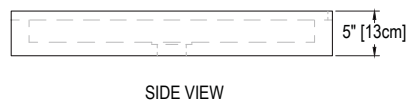

DIMENSIONS:

**Architectural
Concepts**

888.248.2724

720.259.5364

info@archconceptsllc.com

18499 Longs Way, Suite 102
Parker, CO 80134

archconceptsllc.com