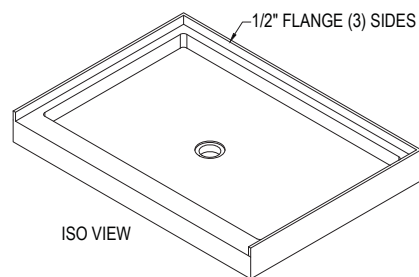

DIMENSIONS:

**Architectural
Concepts**

888.248.2724

720.259.5364

info@archconceptsllc.com

18499 Longs Way, Suite 102
Parker, CO 80134

archconceptsllc.com