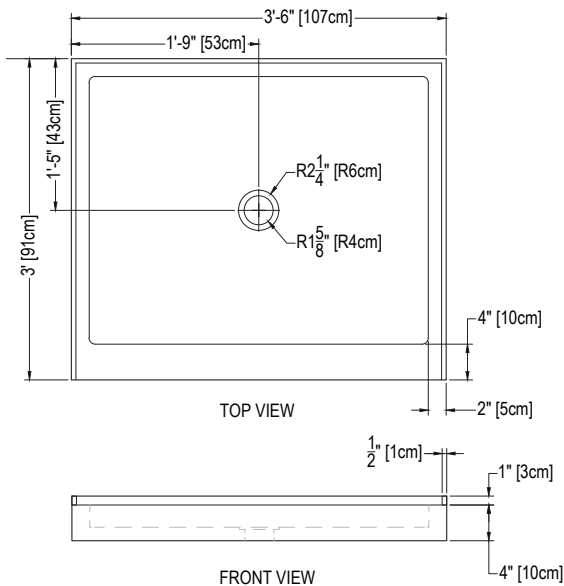

# 36 X 42 CENTER DRAIN

## Cultured Marble Shower Pan

- PRODUCT:** Shower Pan
- SERIES:** Center Drain
- MODEL:** AC-CD3642
- APPLICATION:** Shower Base
- DIMENSIONS:** 36" (91cm) Deep x 42" (107cm) Long x 5" (13cm) Tall  
Drain Centered at 17" (43cm)  
Threshold Width 4" (10cm) and 2" (5cm)
- COLOR:** See Color Options Sheet
- FINISH:** Matte or Gloss
- MATERIAL:** Solid One-Piece Cultured Marble
- INSTALLATION:** Refer to Installation Guide
- ATTRIBUTES:** Permanently Sealed Surface  
Textured Non-slip Finish  
Mold, Mildew and Bacteria Resistance  
Abrasion Resistant  
Stainless Steel Trench Drain Cover  
Easy Install  
Easy Maintenance  
ASTM F 462 & CSA B45.5-11 IAPMO Z124-11 compliant

### DIMENSIONS:

**Architectural  
Concepts**

888.248.2724

720.259.5364

info@archconceptsllc.com

18499 Longs Way, Suite 102  
Parker, CO 80134

**archconceptsllc.com**