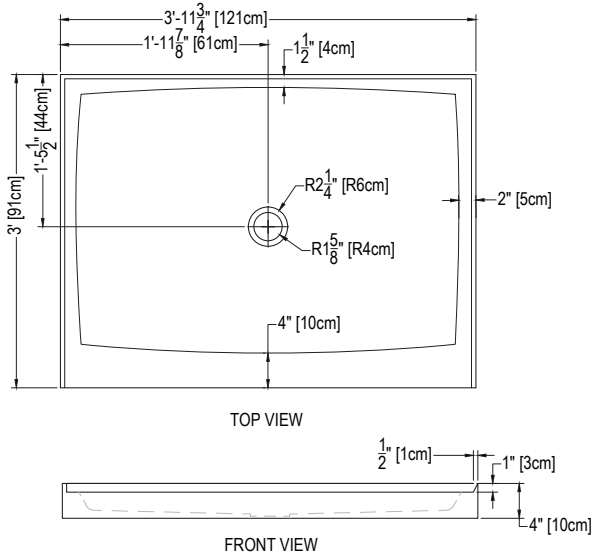

36 X 48 CENTER DRAIN

Cultured Marble Shower Pan

- PRODUCT:** Shower Pan
- SERIES:** Center Drain
- MODEL:** AC-CD3648
- APPLICATION:** Shower Base
- DIMENSIONS:** 36" (91cm) Deep x 47.75" (122cm) Long x 4" (10cm) Tall
 Drain Centered at 17.5" (44cm)
 Threshold Width 4" (10cm), 2" (5cm) and 1.5" (4cm)
- COLOR:** See Color Options Sheet
- FINISH:** Matte or Gloss
- MATERIAL:** Solid One-Piece Cultured Marble
- INSTALLATION:** Refer to Installation Guide
- ATTRIBUTES:** Permanently Sealed Surface
 Textured Non-slip Finish
 Mold, Mildew and Bacteria Resistance
 Abrasion Resistant
 Stainless Steel Trench Drain Cover
 Easy Install
 Easy Maintenance
 ASTM F 462 & CSA B45.5-11 IAPMO Z124-11 compliant

DIMENSIONS:

Architectural Concepts

888.248.2724
 720.259.5358
 info@archconceptsllc.com

18499 Longs Way, Suite 102
 Parker, CO 80134

archconceptsllc.com