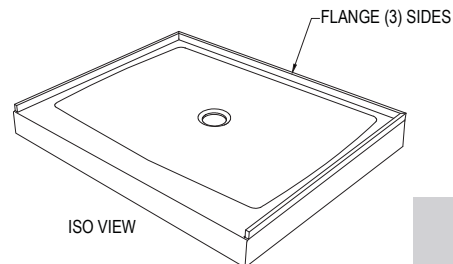

DIMENSIONS:

Architectural Concepts

888.248.2724
720.259.5358
info@archconceptsllc.com

18499 Longs Way, Suite 102
Parker, CO 80134

archconceptsllc.com