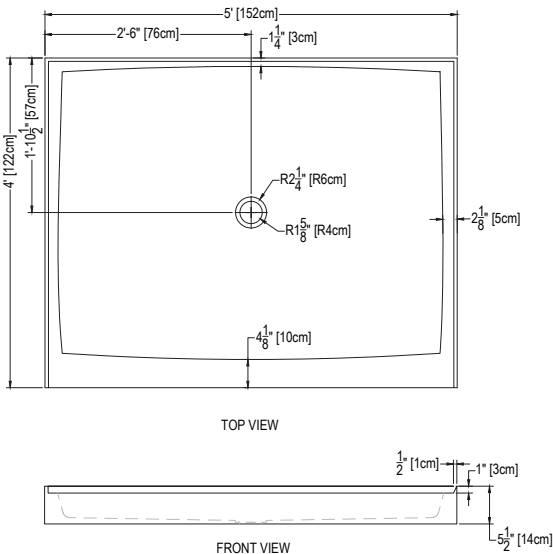

48 X 60 CENTER DRAIN

Cultured Marble Shower Pan

- PRODUCT:** Shower Pan
- SERIES:** Center Drain
- MODEL:** AC-CD4860
- APPLICATION:** Shower Base
- DIMENSIONS:** 48" [122cm] Deep x 60" [152cm] Long x 5.5" [14cm] Tall
Drain Centered at 22.5" [57cm]
Threshold Width 4" [10cm], 2" [5cm] and 1" [3cm]
- COLOR:** See Color Options Sheet
- FINISH:** Matte or Gloss
- MATERIAL:** Solid One-Piece Cultured Marble
- INSTALLATION:** Refer to Installation Guide
- ATTRIBUTES:** Permanently Sealed Surface
Textured Non-slip Finish
Mold, Mildew and Bacteria Resistance
Abrasion Resistant
Stainless Steel Trench Drain Cover
Easy Install
Easy Maintenance
ASTM F 462 & CSA B45.5-11 IAPMO Z124-11 compliant

DIMENSIONS:

Architectural Concepts

888.248.2724

720.259.5358

info@archconceptsllc.com

18499 Longs Way, Suite 102
Parker, CO 80134

archconceptsllc.com