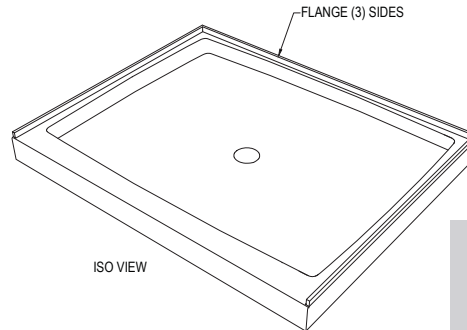

48 X 60 CENTER DRAIN

Cultured Marble Shower Pan

- PRODUCT:** Shower Pan
- SERIES:** Center Drain
- MODEL:** AC-CD4860
- APPLICATION:** Shower Base
- DIMENSIONS:** 48" [122cm] Deep x 60" [152cm] Long x 5.5" [14cm] Tall
Drain Centered at 22.5" [57cm]
Threshold Width 4" [10cm], 2" [5cm] and 1" [3cm]
- COLOR:** See Color Options Sheet
- FINISH:** Matte or Gloss
- MATERIAL:** Solid One-Piece Cultured Marble
- INSTALLATION:** Refer to Installation Guide
- ATTRIBUTES:** Permanently Sealed Surface
Textured Non-slip Finish
Mold, Mildew and Bacteria Resistance
Abrasion Resistant
Stainless Steel Trench Drain Cover
Easy Install
Easy Maintenance
ASTM F 462 & CSA B45.5-11 IAPMO Z124-11 compliant

DIMENSIONS:

Architectural Concepts

888.248.2724

720.259.5358

info@archconceptsllc.com

18499 Longs Way, Suite 102
Parker, CO 80134

archconceptsllc.com