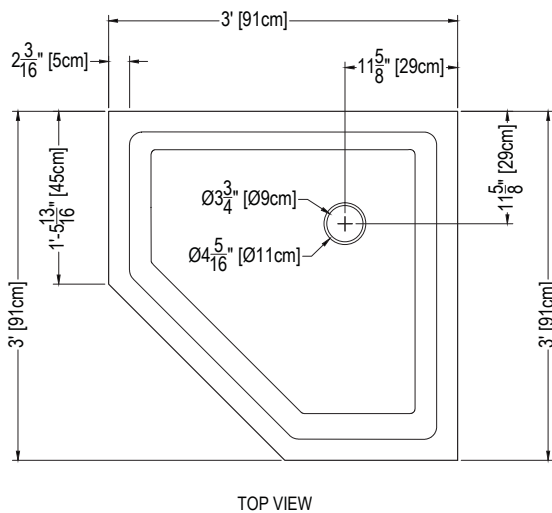

36 X 36 NEO ANGLE

Cultured Marble Shower Pan

- PRODUCT:** Shower Pan
- SERIES:** Neo Angle
- MODEL:** AC-NAD3636
- APPLICATION:** Shower Base
- DIMENSIONS:** 36" (91cm) Deep x 36" (91cm) Long x 4.5" (12cm) Tall
 Drain Centered at 11 5/8" (29cm)
 Threshold Width 2" (5cm)
- COLOR:** See Color Options Sheet
- FINISH:** Matte or Gloss
- MATERIAL:** Solid One-Piece Cultured Marble
- INSTALLATION:** Refer to Installation Guide
- ATTRIBUTES:** Permanently Sealed Surface
 Textured Non-slip Finish
 Mold, Mildew and Bacteria Resistance
 Abrasion Resistant
 Stainless Steel Trench Drain Cover
 Easy Install
 Easy Maintenance
 ASTM F 462 & CSA B45.5-11 IAPMO Z124-11 compliant

DIMENSIONS:

ISO VIEW

FRONT VIEW

SIDE VIEW

NOTE: PAN DIMENSIONS VARY ± 1/8"

**Architectural
Concepts**

888.248.2724

720.259.5358