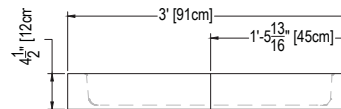

36 X 36 NEO ANGLE

Cultured Marble Shower Pan

- PRODUCT:** Shower Pan
- SERIES:** Neo Angle
- MODEL:** AC-NAD3636
- APPLICATION:** Shower Base
- DIMENSIONS:** 36" (91cm) Deep x 36" (91cm) Long x 4.5" (12cm) Tall
 Drain Centered at 11 5/8" (29cm)
 Threshold Width 2" (5cm)
- COLOR:** See Color Options Sheet
- FINISH:** Matte or Gloss
- MATERIAL:** Solid One-Piece Cultured Marble
- INSTALLATION:** Refer to Installation Guide
- ATTRIBUTES:** Permanently Sealed Surface
 Textured Non-slip Finish
 Mold, Mildew and Bacteria Resistance
 Abrasion Resistant
 Stainless Steel Trench Drain Cover
 Easy Install
 Easy Maintenance
 ASTM F 462 & CSA B45.5-11 IAPMO Z124-11 compliant

DIMENSIONS:

ISO VIEW

FRONT VIEW

SIDE VIEW

NOTE: PAN DIMENSIONS VARY ± 1/8"

**Architectural
Concepts**

888.248.2724

720.259.5358