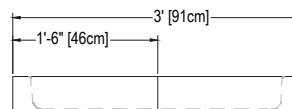

36 X 36 NEO ANGLE

Cultured Marble Shower Pan

- PRODUCT:** Shower Pan
- SERIES:** Neo Angle
- MODEL:** AC-NAD3636
- APPLICATION:** Shower Base
- DIMENSIONS:** 36" (91cm) Deep x 36" (91cm) Long x 4.5" (12cm) Tall
 Drain Centered at 11 5/8" (29cm)
 Threshold Width 2" (5cm)
- COLOR:** See Color Options Sheet
- FINISH:** Matte or Gloss
- MATERIAL:** Solid One-Piece Cultured Marble
- INSTALLATION:** Refer to Installation Guide
- ATTRIBUTES:** Permanently Sealed Surface
 Textured Non-slip Finish
 Mold, Mildew and Bacteria Resistance
 Abrasion Resistant
 Stainless Steel Trench Drain Cover
 Easy Install
 Easy Maintenance
 ASTM F 462 & CSA B45.5-11 IAPMO Z124-11 compliant

DIMENSIONS:

ISO VIEW

FRONT VIEW

SIDE VIEW

NOTE: PAN DIMENSIONS VARY ± 1/8"

**Architectural
Concepts**

888.248.2724

720.259.5358