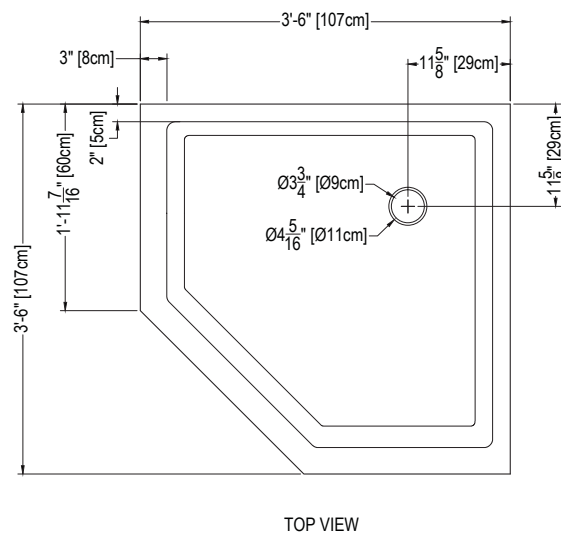

# 42 X 42 NEO ANGLE

## Cultured Marble Shower Pan

- PRODUCT:** Shower Pan  
**SERIES:** Neo Angle  
**MODEL:** AC-NAD4242  
**APPLICATION:** Shower Base  
**DIMENSIONS:** 42" (107cm) Deep x 42" (107cm) Long x 4.5" (12cm) Tall  
Drain Centered at 11 5/8" (29cm)  
Threshold Width 2" (5cm) and 3" (8cm)  
**COLOR:** See Color Options Sheet  
**FINISH:** Matte or Gloss  
**MATERIAL:** Solid One-Piece Cultured Marble  
**INSTALLATION:** Refer to Installation Guide  
**ATTRIBUTES:** Permanently Sealed Surface  
Textured Non-slip Finish  
Mold, Mildew and Bacteria Resistance  
Abrasion Resistant  
Stainless Steel Trench Drain Cover  
Easy Install  
Easy Maintenance  
ASTM F 462 & CSA B45.5-11 IAPMO Z124-11 compliant

### DIMENSIONS:

NOTE: PAN DIMENSIONS VARY ± 1/8"

ISO VIEW

SIDE VIEW

**Architectural  
Concepts**

888.248.2724

720.259.5358

info@archconceptsllc.com