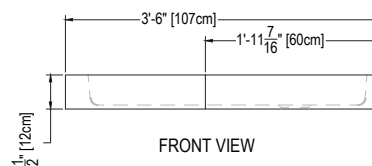

## Cultured Marble Shower Pan

- PRODUCT:** Shower Pan  
**SERIES:** Neo Angle  
**MODEL:** AC-NAD4242  
**APPLICATION:** Shower Base  
**DIMENSIONS:** 42" (107cm) Deep x 42" (107cm) Long x 4.5" (12cm) Tall  
Drain Centered at 11 5/8" (29cm)  
Threshold Width 2" (5cm) and 3" (8cm)  
**COLOR:** See Color Options Sheet  
**FINISH:** Matte or Gloss  
**MATERIAL:** Solid One-Piece Cultured Marble  
**INSTALLATION:** Refer to Installation Guide  
**ATTRIBUTES:** Permanently Sealed Surface  
Textured Non-slip Finish  
Mold, Mildew and Bacteria Resistance  
Abrasion Resistant  
Stainless Steel Trench Drain Cover  
Easy Install  
Easy Maintenance  
ASTM F 462 & CSA B45.5-11 IAPMO Z124-11 compliant

### DIMENSIONS:

NOTE: PAN DIMENSIONS VARY ± 1/8"

ISO VIEW

SIDE VIEW

**Architectural  
Concepts**

888.248.2724

720.259.5358

info@archconceptsllc.com