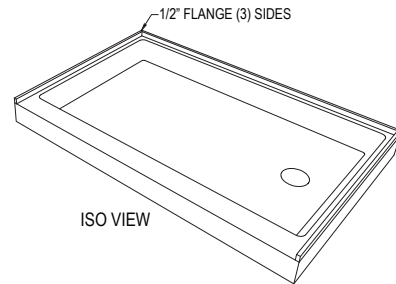

# 36 X 54 OFF-SET

## Cultured Marble Shower Pan

- PRODUCT:** Shower Pan
- SERIES:** Off-Set
- MODEL:** AC-OSD3654
- APPLICATION:** Shower Base
- DIMENSIONS:** 36" (91cm) Deep x 54" (137cm) Long x 5" (13cm) Tall  
 Drain Location 9 3/8" (24cm) and 17" (43cm)  
 Threshold Width 1.5" (4cm) and 4" (10cm)
- COLOR:** See Color Options Sheet
- FINISH:** Matte or Gloss
- MATERIAL:** Solid One-Piece Cultured Marble
- INSTALLATION:** Refer to Installation Guide
- ATTRIBUTES:** Permanently Sealed Surface  
 Textured Non-slip Finish  
 Mold, Mildew and Bacteria Resistance  
 Abrasion Resistant  
 Stainless Steel Trench Drain Cover  
 Easy Install  
 Easy Maintenance  
 ASTM F 462 & CSA B45.5-11 IAPMO Z124-11 compliant

### DIMENSIONS:

NOTE: PAN DIMENSIONS VARY ± 1/8"

FRONT VIEW

SIDE VIEW