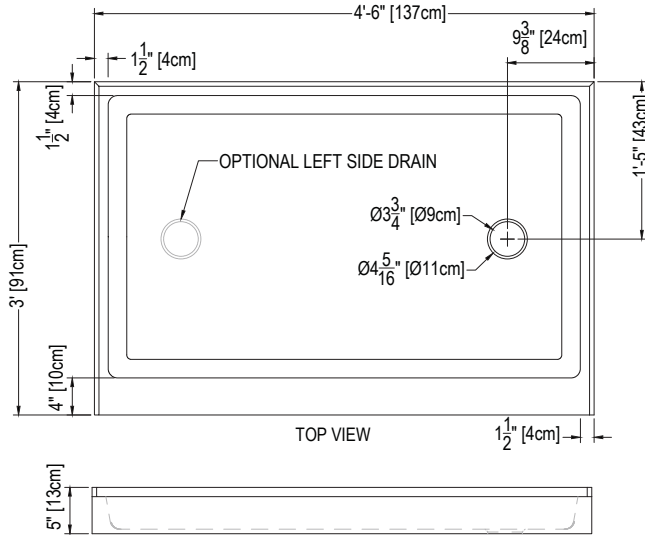

# 36 X 54 OFF-SET

## Cultured Marble Shower Pan

- PRODUCT:** Shower Pan
- SERIES:** Off-Set
- MODEL:** AC-OSD3654
- APPLICATION:** Shower Base
- DIMENSIONS:** 36" (91cm) Deep x 54" (137cm) Long x 5" (13cm) Tall  
 Drain Location 9 3/8" (24cm) and 17" (43cm)  
 Threshold Width 1.5" (4cm) and 4" (10cm)
- COLOR:** See Color Options Sheet
- FINISH:** Matte or Gloss
- MATERIAL:** Solid One-Piece Cultured Marble
- INSTALLATION:** Refer to Installation Guide
- ATTRIBUTES:** Permanently Sealed Surface  
 Textured Non-slip Finish  
 Mold, Mildew and Bacteria Resistance  
 Abrasion Resistant  
 Stainless Steel Trench Drain Cover  
 Easy Install  
 Easy Maintenance  
 ASTM F 462 & CSA B45.5-11 IAPMO Z124-11 compliant

### DIMENSIONS:

NOTE: PAN DIMENSIONS VARY ± 1/8"

FRONT VIEW

SIDE VIEW