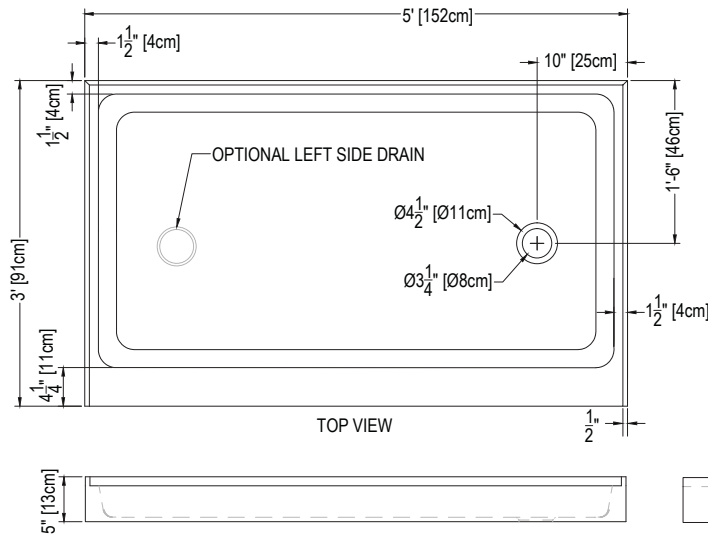

36 X 60 OFF-SET

Cultured Marble Shower Pan

- PRODUCT:** Shower Pan
- SERIES:** Off-Set
- MODEL:** AC-OSD3660
- APPLICATION:** Shower Base
- DIMENSIONS:** 36" (91cm) Deep x 60" (152cm) Long x 5" (13cm) Tall
Drain Location 18" (46cm) and 10" (25cm)
Threshold Width 1.5" (4cm) and 4.25" (11cm)
- COLOR:** See Color Options Sheet
- FINISH:** Matte or Gloss
- MATERIAL:** Solid One-Piece Cultured Marble
- INSTALLATION:** Refer to Installation Guide
- ATTRIBUTES:** Permanently Sealed Surface
Textured Non-slip Finish
Mold, Mildew and Bacteria Resistance
Abrasion Resistant
Stainless Steel Trench Drain Cover
Easy Install
Easy Maintenance
ASTM F 462 & CSA B45.5-11 IAPMO Z124-11 compliant

DIMENSIONS:

NOTE: PAN DIMENSIONS VARY ± 1/8"

**Architectural
Concepts**

888.248.2724

720.259.5358

info@archconceptsllc.com

18499 Longs Way, Suite 102
Parker, CO 80134

archconceptsllc.com