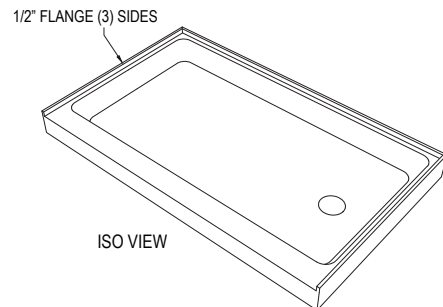

36 X 60 OFF-SET

Cultured Marble Shower Pan

- PRODUCT:** Shower Pan
- SERIES:** Off-Set
- MODEL:** AC-OSD3660
- APPLICATION:** Shower Base
- DIMENSIONS:** 36" (91cm) Deep x 60" (152cm) Long x 5" (13cm) Tall
Drain Location 18" (46cm) and 10" (25cm)
Threshold Width 1.5" (4cm) and 4.25" (11cm)
- COLOR:** See Color Options Sheet
- FINISH:** Matte or Gloss
- MATERIAL:** Solid One-Piece Cultured Marble
- INSTALLATION:** Refer to Installation Guide
- ATTRIBUTES:** Permanently Sealed Surface
Textured Non-slip Finish
Mold, Mildew and Bacteria Resistance
Abrasion Resistant
Stainless Steel Trench Drain Cover
Easy Install
Easy Maintenance
ASTM F 462 & CSA B45.5-11 IAPMO Z124-11 compliant

DIMENSIONS:

NOTE: PAN DIMENSIONS VARY ± 1/8"

**Architectural
Concepts**

888.248.2724

720.259.5358

info@archconceptsllc.com

18499 Longs Way, Suite 102
Parker, CO 80134

archconceptsllc.com