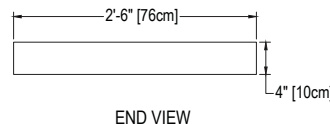

DIMENSIONS:

NOTE: PAN DIMENSIONS VARY ± 1/8"

**Architectural
Concepts**

888.248.2724

720.259.5358

info@archconceptsllc.com

18499 Longs Way, Suite 102
Parker, CO 80134

archconceptsllc.com