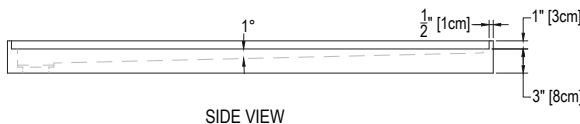

DIMENSIONS:

NOTE: PAN DIMENSIONS VARY ± 1/8"

**Architectural
Concepts**

888.248.2724

720.259.5358

info@archconceptsllc.com

18499 Longs Way, Suite 102
Parker, CO 80134

archconceptsllc.com