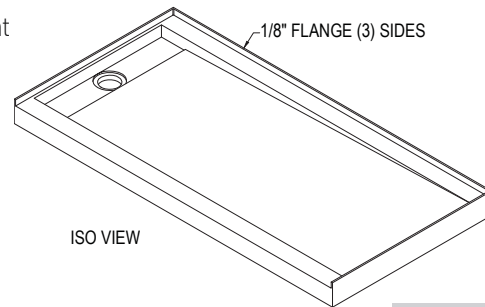

30 X 60 TRENCH CENTER DRAIN 3" THRESHOLD

Cultured Marble Shower Pan

- PRODUCT:** Shower Pan
- SERIES:** Trench Center Drain
- MODEL:** AC-TCD3060T3
- APPLICATION:** Shower Base
- DIMENSIONS:** 30" (76cm) Deep x 60" (152cm) Long x 4" (10cm) Tall
Drain Centered at 15" (38cm), Trench Width 4.5" (11.4cm)
Threshold Width 3" (8cm)
- COLOR:** See Color Options Sheet
- FINISH:** Matte or Gloss
- MATERIAL:** Solid One-Piece Cultured Marble
- INSTALLATION:** Refer to Installation Guide
- ATTRIBUTES:** Permanently Sealed Surface
Textured Non-slip Finish
Mold, Mildew and Bacteria Resistance
Abrasion Resistant
Stainless Steel Solid or Perforated Drain Cover
Easy Install
Easy Maintenance
ASTM F 462 & CSA B45.5-11 IAPMO Z124-11 compliant

DIMENSIONS:

NOTE: PAN DIMENSIONS VARY ± 1/8"

**Architectural
Concepts**

888.248.2724

720.259.5358

info@archconceptsllc.com

18499 Longs Way, Suite 102
Parker, CO 80134

archconceptsllc.com