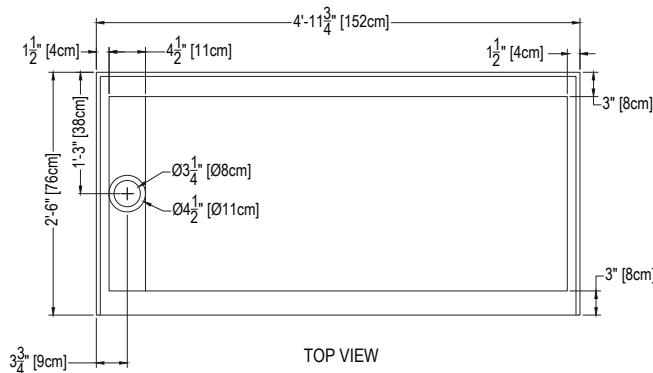

30 X 60 TRENCH CENTER DRAIN 3" THRESHOLD

Cultured Marble Shower Pan

- PRODUCT:** Shower Pan
- SERIES:** Trench Center Drain
- MODEL:** AC-TCD3060T3
- APPLICATION:** Shower Base
- DIMENSIONS:** 30" (76cm) Deep x 60" (152cm) Long x 4" (10cm) Tall
Drain Centered at 15" (38cm), Trench Width 4.5" (11.4cm)
Threshold Width 3" (8cm)
- COLOR:** See Color Options Sheet
- FINISH:** Matte or Gloss
- MATERIAL:** Solid One-Piece Cultured Marble
- INSTALLATION:** Refer to Installation Guide
- ATTRIBUTES:** Permanently Sealed Surface
Textured Non-slip Finish
Mold, Mildew and Bacteria Resistance
Abrasion Resistant
Stainless Steel Solid or Perforated Drain Cover
Easy Install
Easy Maintenance
ASTM F 462 & CSA B45.5-11 IAPMO Z124-11 compliant

DIMENSIONS:

NOTE: PAN DIMENSIONS VARY ± 1/8"

**Architectural
Concepts**

888.248.2724

720.259.5358

info@archconceptsllc.com

18499 Longs Way, Suite 102
Parker, CO 80134

archconceptsllc.com