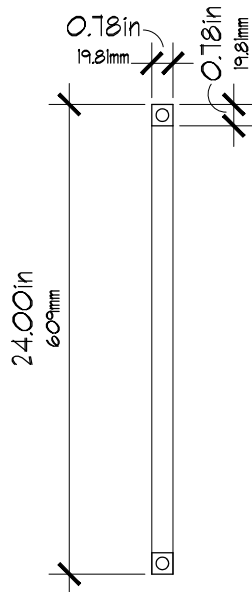

PULL HARDWARE

SPECIFICATIONS

FINISHES

629 - Polished Stainless
630 - Satin Stainless

Custom colors available upon request

MODEL

AC6324

DIMENSIONS

AC6324

DIMENSIONS

BACK

SIDE

DOOR SIDE

GLASS SIDE

**Architectural
Concepts**

O. 888.248.2724
D. 720.259.5358
E. info@archconceptsllc.com