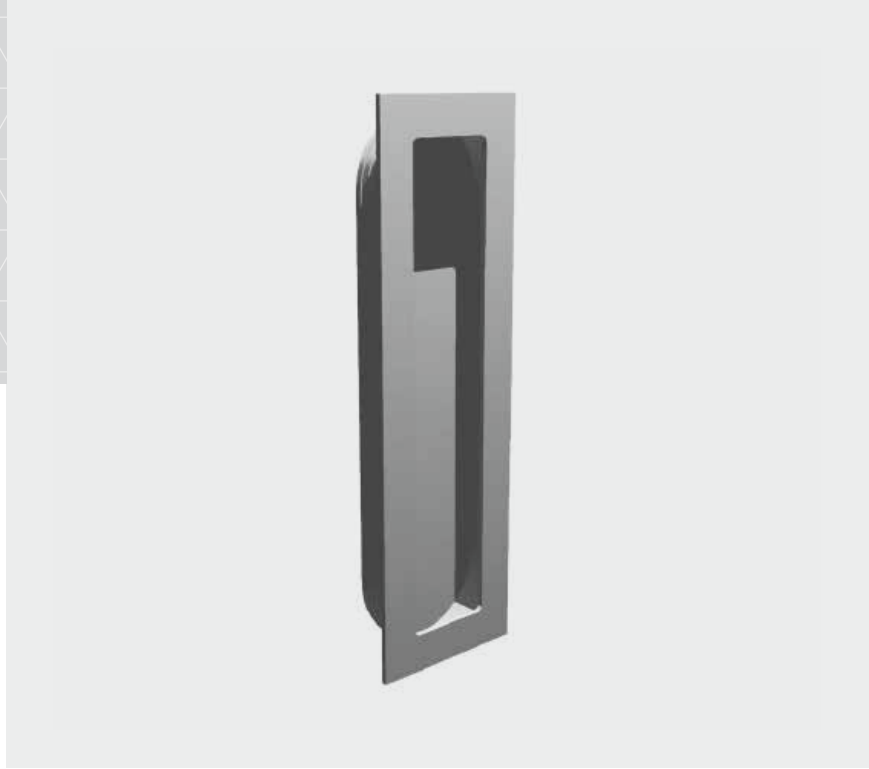

AC4251

FLUSH PULL HARDWARE

SPECIFICATIONS

FINISHES

629 - Polished Stainless
630 - Satin Stainless

Custom colors available upon request

MODEL
AC4251

DIMENSIONS