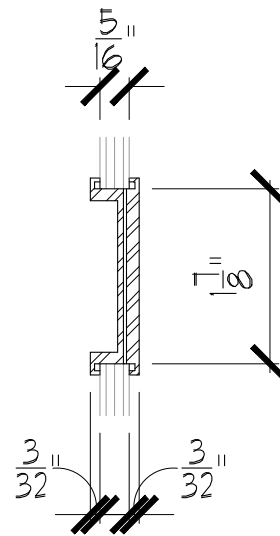

**Architectural
Concepts**

O. 888.248.2724
D. 720.259.5358
E. info@archconceptsllc.com

18499 Longs Way
Suite 102
Parker, CO 80134

archconceptsllc.com