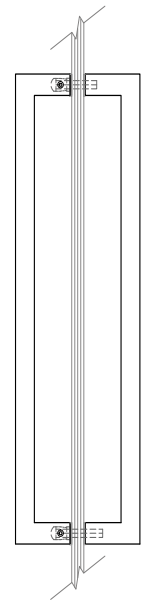

PULL HARDWARE

SPECIFICATIONS

FINISHES

629 - Polished Stainless
630 - Satin Stainless

Custom colors available upon request

MODEL

AC6324

DIMENSIONS

PULL HARDWARE

SPECIFICATIONS

FINISHES

629 - Polished Stainless
630 - Satin Stainless

Custom colors available upon request

MODEL

ACM06312

DIMENSIONS

AC6324

PULL HARDWARE

SPECIFICATIONS

FINISHES

629 - Polished Stainless

630 - Satin Stainless

Custom colors available upon request

MODEL

AC6324

DIMENSIONS

BACK

SIDE

DOOR SIDE

GLASS SIDE

**Architectural
Concepts**

O. 888.248.2724
D. 720.259.5358
E. info@archconceptsllc.com