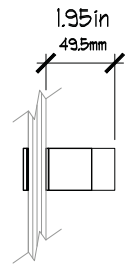

GLASS SIDE

**Architectural
Concepts**

O. 888.248.2724
D. 720.259.5358
E. info@archconceptsllc.com

18499 Longs Way
Suite 102
Parker, CO 80134

archconceptsllc.com

ACP6001

PULL HARDWARE

SPECIFICATIONS

archconceptsllc.com

ACPA6316

PULL HARDWARE

SPECIFICATIONS

FINISHES

629 - Polished Stainless
630 - Satin Stainless

Custom colors available upon request

MODEL

ACPA6316

DIMENSIONS

BACK

SIDE VIEW

**Architectural
Concepts**

O. 888.248.2724
D. 720.259.5358
E. info@archconceptsllc.com

18499 Longs Way
Suite 102
Parker, CO 80134

archconceptsllc.com