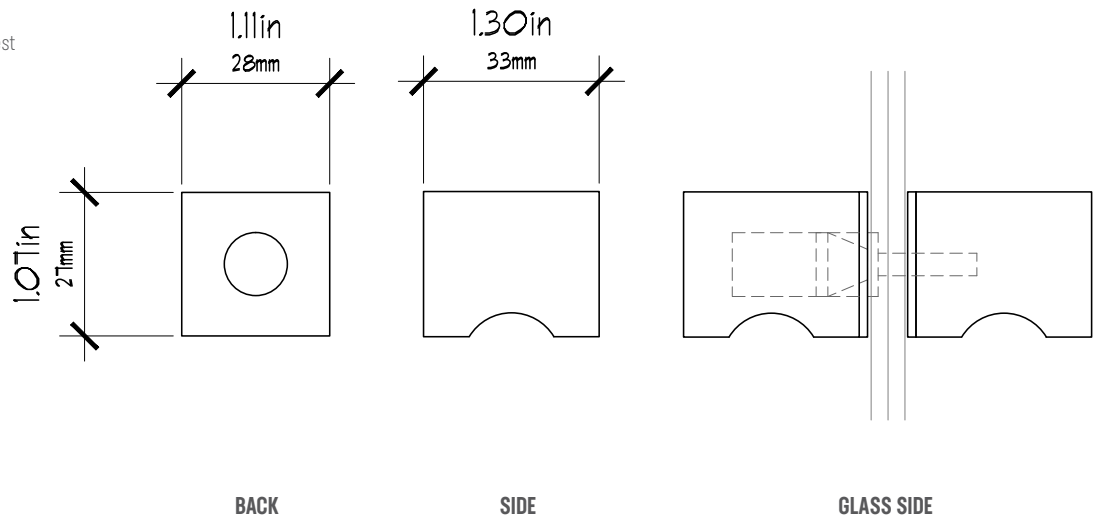

FRONT

DIMENSIONS

**Architectural
Concepts**

O. 888.248.2724
D. 720.259.5358
E. info@archconceptsllc.com

18499 Longs Way
Suite 102
Parker, CO 80134

archconceptsllc.com