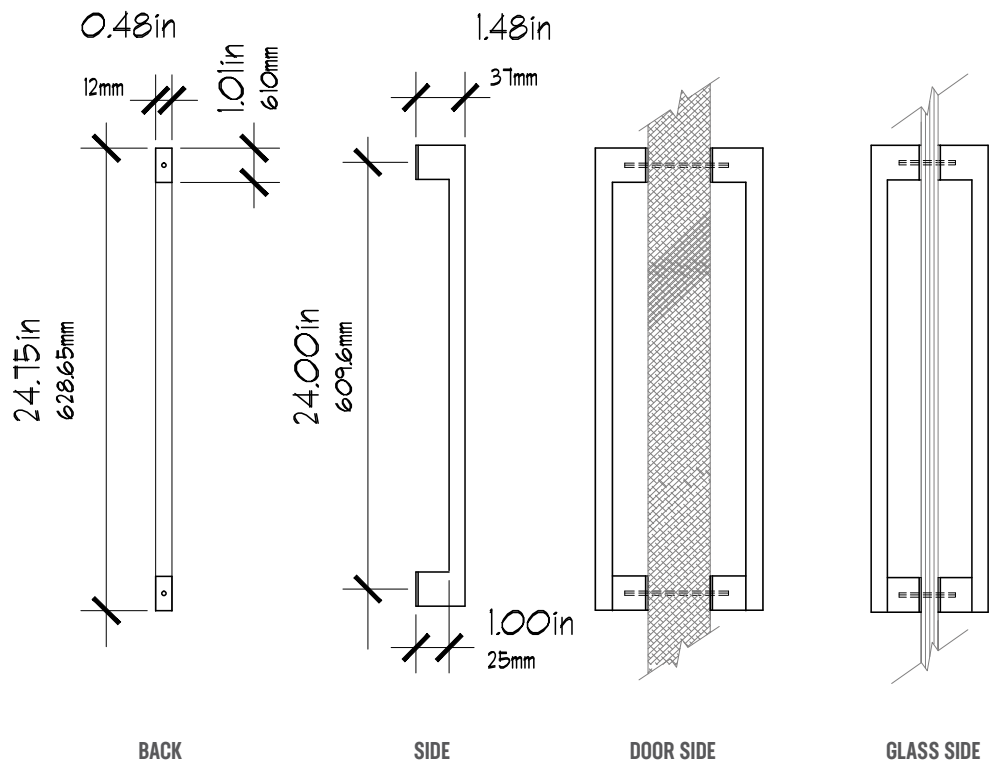

DIMENSIONS

**Architectural
Concepts**

O. 888.248.2724
D. 720.259.5358
E. info@archconceptsllc.com

18499 Longs Way
Suite 102
Parker, CO 80134

Note: Recessed flush pull for bypass or barn doors.

archconceptsllc.com