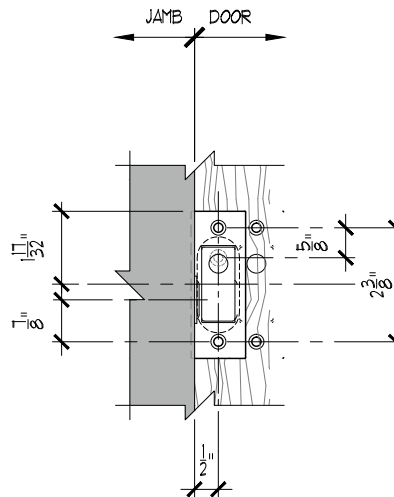

AC4200

PULL HARDWARE

SPECIFICATIONS

FINISHES

629 - Polished Stainless
630 - Satin Stainless

Custom colors available upon request

MODEL

AC4200

DIMENSIONS

FRONT

SIDE

SECTION

**Architectural
Concepts**

O. 888.248.2724
D. 720.259.5358
E. info@archconceptsllc.com

18499 Longs Way
Suite 102
Parker, CO 80134

archconceptsllc.com