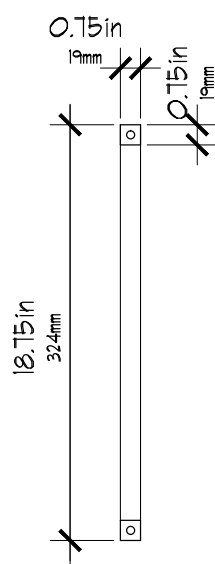

PULL HARDWARE

SPECIFICATIONS

FINISHES

629 - Polished Stainless
630 - Satin Stainless

Custom colors available upon request

MODEL

AC6324

DIMENSIONS

Single Sided - Wood
- Glass

Back-to-Back - Wood
- Glass

DIMENSIONS

BACK

SIDE

DOOR SIDE

GLASS SIDE

**Architectural
Concepts**