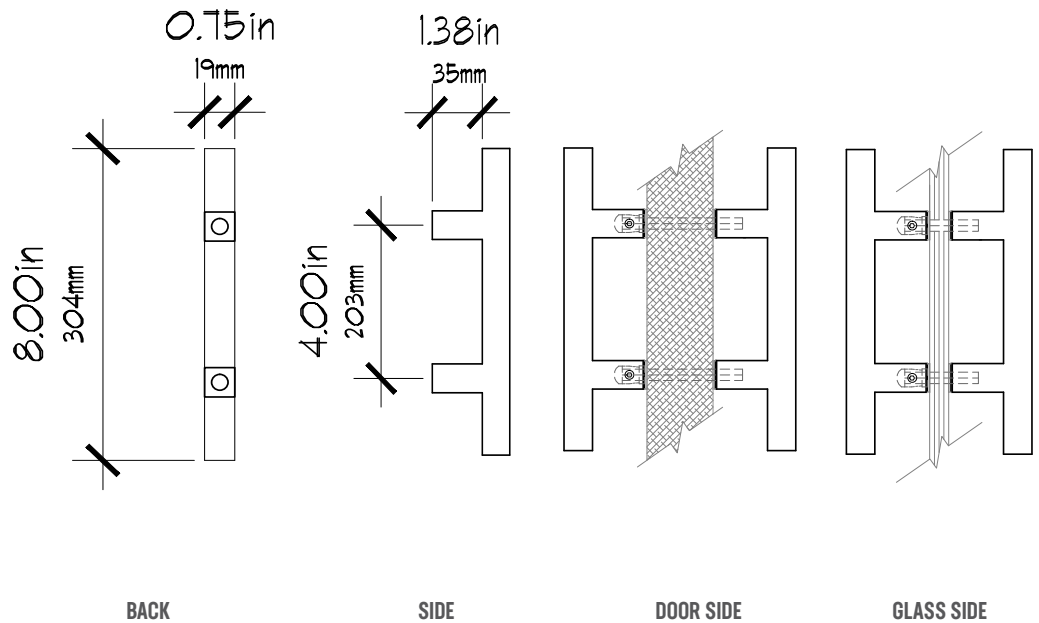

ACMHR60PC

DIMENSIONS

BACK

SIDE

DOOR SIDE

GLASS SIDE

**Architectural
Concepts**

O. 888.248.2724
D. 720.259.5358
E. info@archconceptsllc.com

MODEL

ACM06308

DIMENSIONS

**Architectural
Concepts**

O. 888.248.2724
D. 720.259.5358
E. info@archconceptsllc.com

18499 Longs Way
Suite 102
Parker, CO 80134

archconceptsllc.com

ACM06312