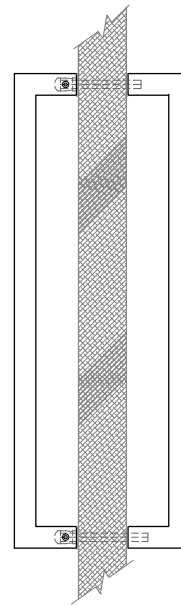

ACHU6324

PULL HARDWARE

SPECIFICATIONS

FINISHES

629 - Polished Stainless
630 - Satin Stainless

Custom colors available upon request

MODEL

AC6324

DIMENSIONS

**Architectural
Concepts**

O. 888.248.2724
D. 720.259.5358
E. info@archconceptsllc.com

18499 Longs Way
Suite 102
Parker, CO 80134

archconceptsllc.com