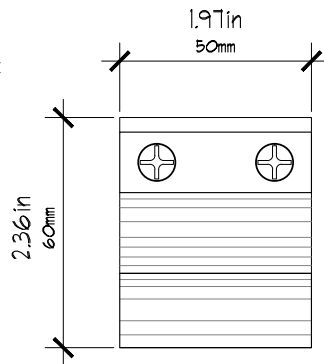

DIMENSIONS

BACK