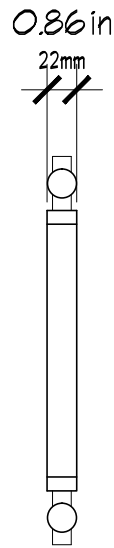

DIMENSIONS