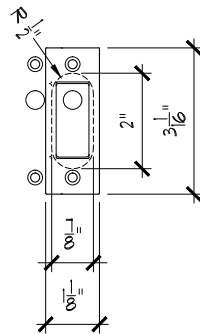

FRONT

FRONT