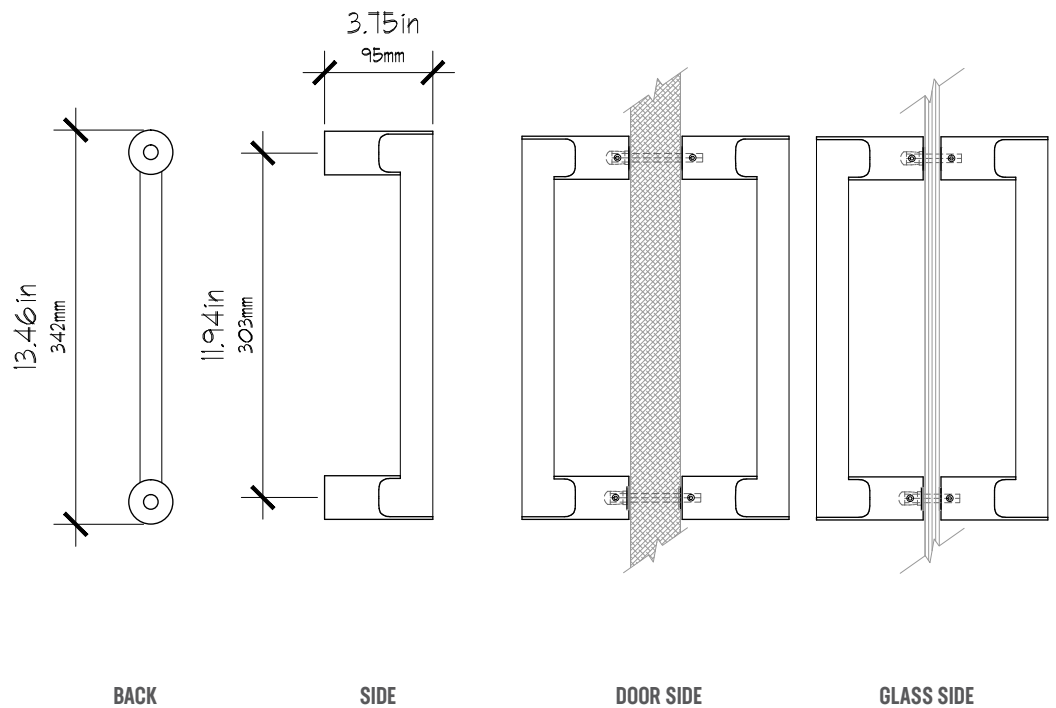

ACNE6312

DIMENSIONS

**Architectural
Concepts**

O. 888.248.2724
D. 720.259.5358
E. info@archconceptsllc.com

18499 Longs Way
Suite 102
Parker, CO 80134

archconceptsllc.com

AC0J6308

PULL HARDWARE