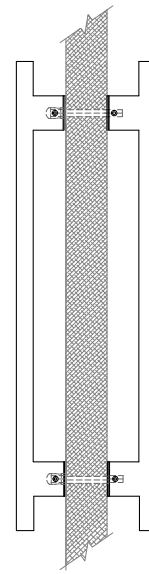

PULL HARDWARE

SPECIFICATIONS

FINISHES

629 - Polished Stainless
630 - Satin Stainless

Custom colors available upon request

MODEL

AC6324

DIMENSIONS

ACCA6306

PULL HARDWARE

SPECIFICATIONS

FINISHES

629 - Polished Stainless
630 - Satin Stainless

Custom colors available upon request

MODEL

ACCA6306

Single Sided - Wood
- Glass

Back-to-Back - Wood
- Glass

DIMENSIONS

BACK

SIDE

DOOR SIDE

GLASS SIDE

**Architectural
Concepts**

ACMHR60PC

DIMENSIONS

BACK

SIDE

DOOR SIDE

GLASS SIDE

**Architectural
Concepts**

O. 888.248.2724
D. 720.259.5358
E. info@archconceptsllc.com