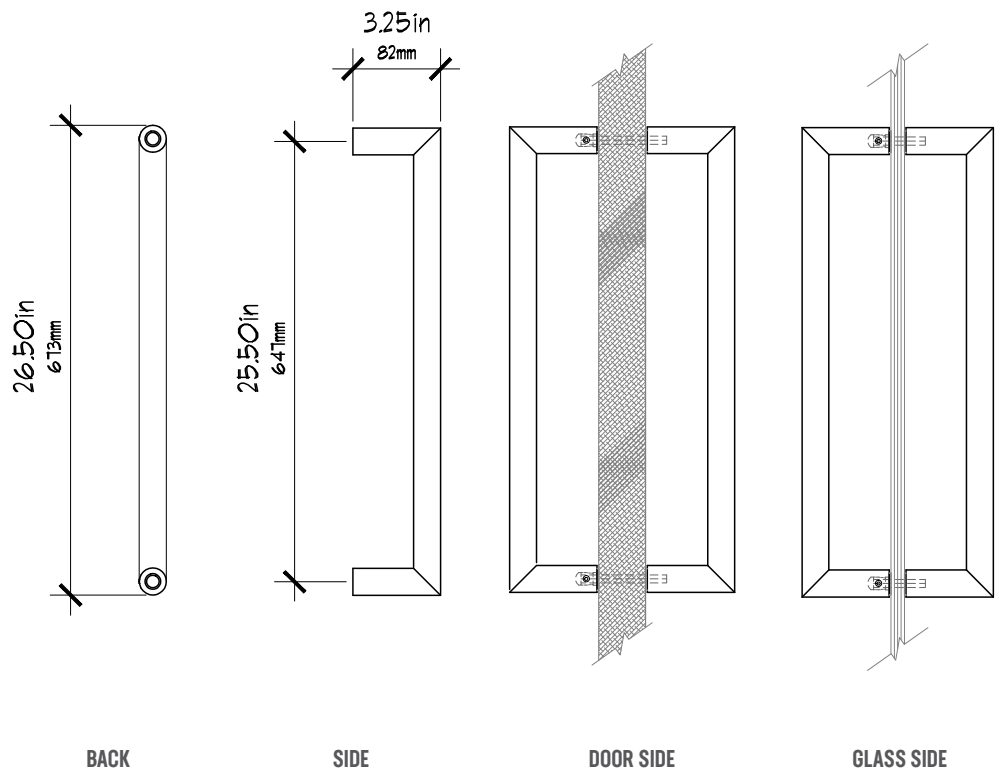

DIMENSIONS

**Architectural
Concepts**

O. 888.248.2724
D. 720.259.5358
E. info@archconceptsllc.com

18499 Longs Way
Suite 102
Parker, CO 80134

archconceptsllc.com