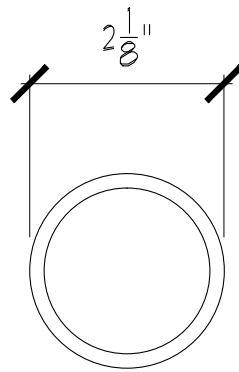

DIMENSIONS