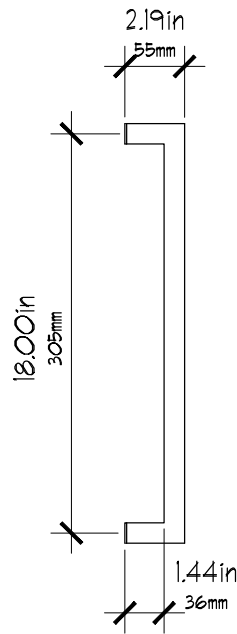

ACHU6318

PULL HARDWARE

SPECIFICATIONS

FINISHES

629 - Polished Stainless
630 - Satin Stainless

Custom colors available upon request

MODEL

ACHU6318

MOUNTING OPTIONS

Single Sided - Wood
- Glass

Back-to-Back - Wood
- Glass

DIMENSIONS

**Architectural
Concepts**

O. 888.248.2724
D. 720.259.5358
E. info@archconceptsllc.com

18499 Longs Way
Suite 102
Parker, CO 80134

archconceptsllc.com