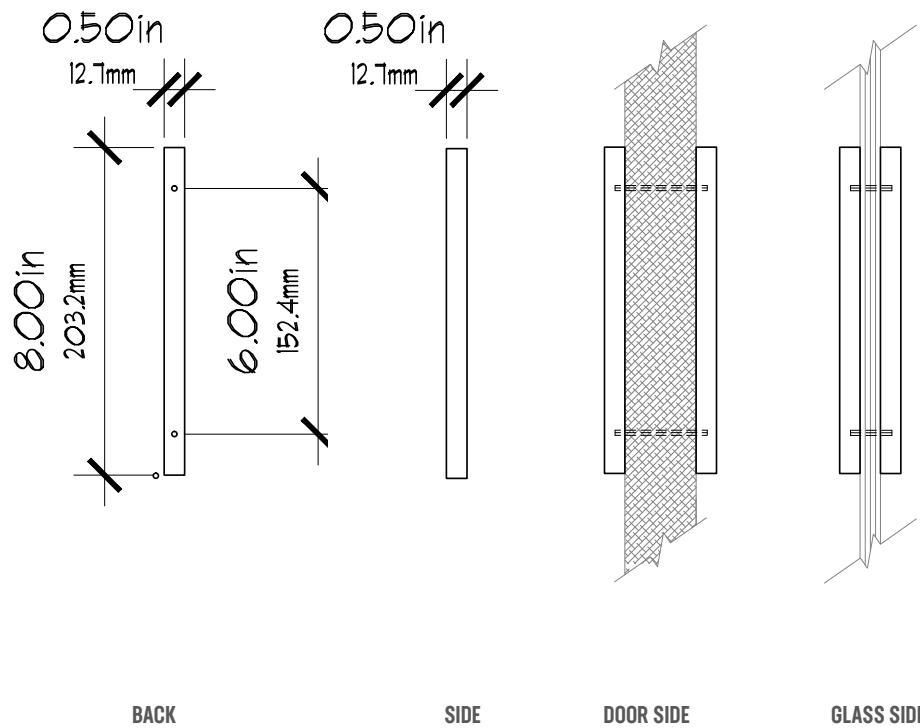

DIMENSIONS

**Architectural
Concepts**

O. 888.248.2724
D. 720.259.5358
E. info@archconceptsllc.com

18499 Longs Way
Suite 102
Parker, CO 80134

archconceptsllc.com