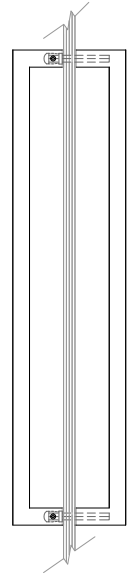

GLASS SIDE

**Architectural
Concepts**

O. 888.248.2724
D. 720.259.5358
E. info@archconceptsllc.com

18499 Longs Way
Suite 102
Parker, CO 80134

Note: Recessed flush pull for bypass or barn doors.

archconceptsllc.com