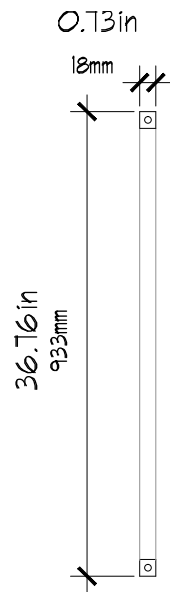

DIMENSIONS

BACK