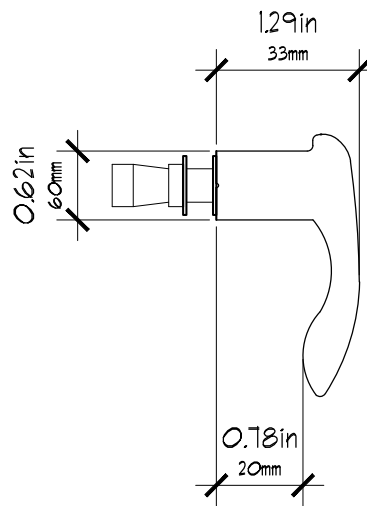

ACSDLPH

PULL HARDWARE

SPECIFICATIONS

FINISHES

629 - Polished Stainless
630 - Satin Stainless

Custom colors available upon request

MODEL
ACSDLPH

DIMENSIONS

BACK

TOP

GLASS SIDE

Architectural
Concepts

O. 888.248.2724
D. 720.259.5358
E. info@archconceptsllc.com

18499 Longs Way
Suite 102
Parker, CO 80134

archconceptsllc.com