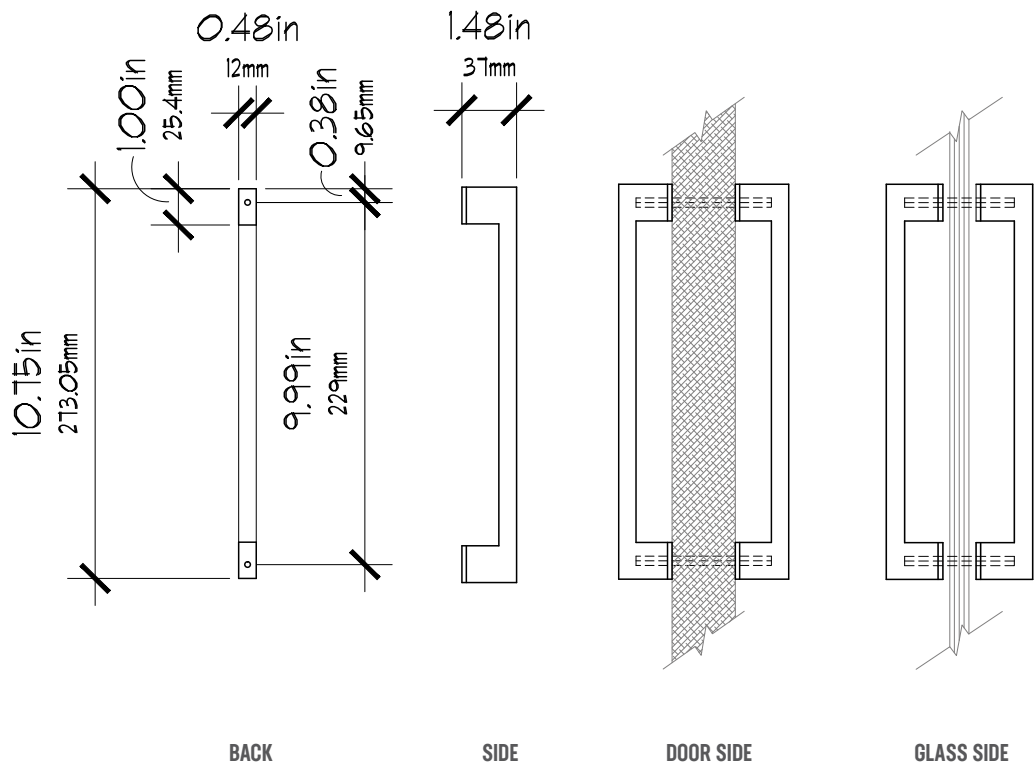

SPECIFICATIONS

FINISHES

629 - Polished Stainless
630 - Satin Stainless

Custom colors available upon request

MODEL

AC5310

DIMENSIONS

**Architectural
Concepts**