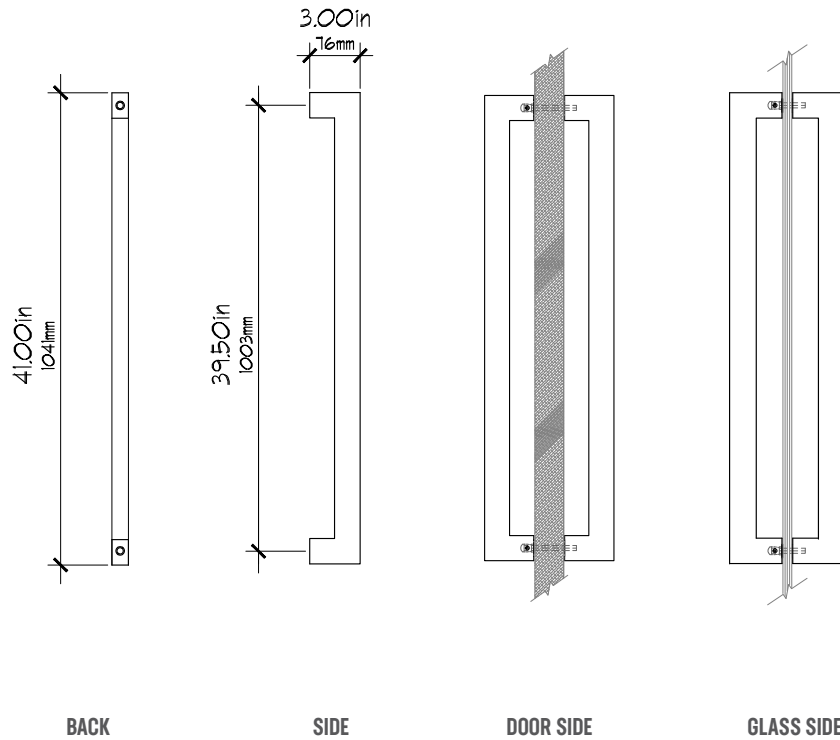

ACPA6316

DIMENSIONS

BACK

SIDE VIEW

**Architectural
Concepts**

O. 888.248.2724
D. 720.259.5358
E. info@archconceptsllc.com

18499 Longs Way
Suite 102
Parker, CO 80134

archconceptsllc.com

ACRC6341

PULL HARDWARE

SPECIFICATIONS

FINISHES

629 - Polished Stainless
630 - Satin Stainless

Custom colors available upon request

MODEL

ACRC6341

DIMENSIONS

**Architectural
Concepts**

O. 888.248.2724
D. 720.259.5358
E. info@archconceptsllc.com

18499 Longs Way
Suite 102
Parker, CO 80134

archconceptsllc.com

ACSQ5308

PULL HARDWARE

SPECIFICATIONS