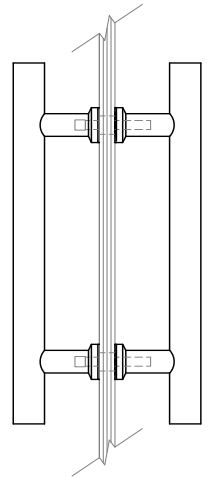

GLASS SIDE

Architectural
Concepts

O. 888.248.2724
D. 720.259.5358
E. info@archconceptsllc.com

18499 Longs Way
Suite 102
Parker, CO 80134

archconceptsllc.com