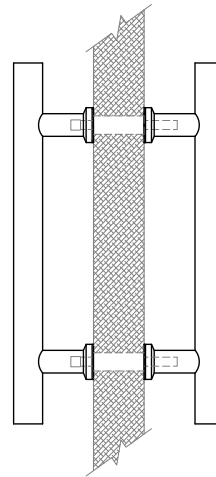

ACM06312

PULL HARDWARE

SPECIFICATIONS

FINISHES

629 - Polished Stainless
630 - Satin Stainless

Custom colors available upon request

MODEL

ACM06312

DIMENSIONS

BACK

SIDE

DOOR SIDE

GLASS SIDE

Architectural
Concepts

O. 888.248.2724
D. 720.259.5358
E. info@archconceptsllc.com

18499 Longs Way
Suite 102
Parker, CO 80134

archconceptsllc.com