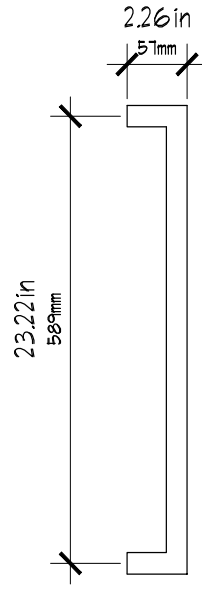

PULL HARDWARE

SPECIFICATIONS

FINISHES

629 - Polished Stainless
630 - Satin Stainless

Custom colors available upon request

MODEL

AC6324

DIMENSIONS

PULL HARDWARE

SPECIFICATIONS

FINISHES

629 - Polished Stainless
630 - Satin Stainless

Custom colors available upon request

MODEL

ACM06312

DIMENSIONS

AC6324

PULL HARDWARE

SPECIFICATIONS

FINISHES

629 - Polished Stainless

630 - Satin Stainless

Custom colors available upon request

MODEL

AC6324

DIMENSIONS

BACK

SIDE

DOOR SIDE

GLASS SIDE

**Architectural
Concepts**

O. 888.248.2724
D. 720.259.5358
E. info@archconceptsllc.com