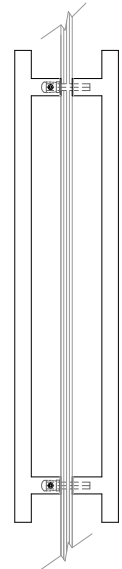

PULL HARDWARE

SPECIFICATIONS

FINISHES

629 - Polished Stainless
630 - Satin Stainless

Custom colors available upon request

MODEL

AC6324

DIMENSIONS

ACCA6306

PULL HARDWARE

SPECIFICATIONS

FINISHES

629 - Polished Stainless
630 - Satin Stainless

Custom colors available upon request

MODEL

ACCA6306

Single Sided - Wood
- Glass

Back-to-Back - Wood
- Glass

DIMENSIONS

BACK

SIDE

DOOR SIDE

GLASS SIDE

**Architectural
Concepts**

DIMENSIONS

BACK

SIDE

DOOR SIDE

GLASS SIDE

**Architectural
Concepts**

O. 888.248.2724
D. 720.259.5358
E. info@archconceptsllc.com

18499 Longs Way
Suite 102
Parker, CO 80134