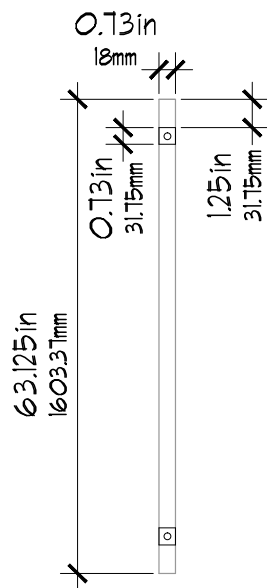

DIMENSIONS