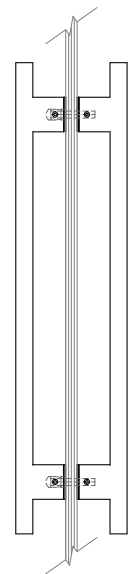

PULL HARDWARE

SPECIFICATIONS

FINISHES

629 - Polished Stainless
630 - Satin Stainless

Custom colors available upon request

MODEL

AC6324

DIMENSIONS

ACCA6306

PULL HARDWARE

SPECIFICATIONS

FINISHES

629 - Polished Stainless
630 - Satin Stainless

Custom colors available upon request

MODEL

ACCA6306

Single Sided - Wood
- Glass

Back-to-Back - Wood
- Glass

DIMENSIONS

BACK

SIDE

DOOR SIDE

GLASS SIDE

**Architectural
Concepts**

ACMHR60PC

DIMENSIONS

BACK

SIDE

DOOR SIDE

GLASS SIDE

**Architectural
Concepts**

O. 888.248.2724
D. 720.259.5358
E. info@archconceptsllc.com