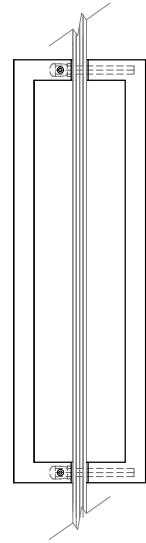

AC4251

FLUSH PULL HARDWARE

SPECIFICATIONS

FINISHES

629 - Polished Stainless
630 - Satin Stainless

Custom colors available upon request

MODEL
AC4251

DIMENSIONS

PULL HARDWARE

SPECIFICATIONS

FINISHES

629 - Polished Stainless
630 - Satin Stainless

Custom colors available upon request

MODEL

AC6324

DIMENSIONS

ACCA6306

PULL HARDWARE

SPECIFICATIONS

FINISHES

629 - Polished Stainless
630 - Satin Stainless

Custom colors available upon request

MODEL

ACCA6306

Single Sided - Wood
- Glass

Back-to-Back - Wood
- Glass

DIMENSIONS

BACK

SIDE

DOOR SIDE

GLASS SIDE

**Architectural
Concepts**