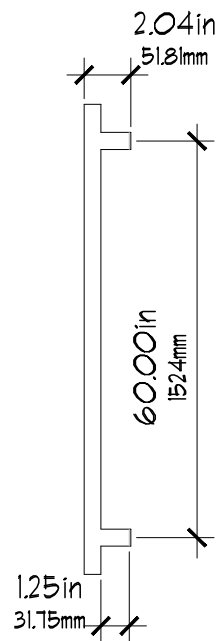

ACMHR60LP

PULL HARDWARE

SPECIFICATIONS

FINISHES

629 - Polished Stainless
630 - Satin Stainless

Custom colors available upon request

MODEL

ACMHR60LP

DIMENSIONS

**Architectural
Concepts**

O. 888.248.2724
D. 720.259.5358
E. info@archconceptsllc.com

18499 Longs Way
Suite 102
Parker, CO 80134

archconceptsllc.com