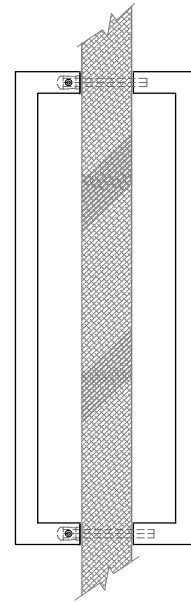

PULL HARDWARE

SPECIFICATIONS

FINISHES

629 - Polished Stainless
630 - Satin Stainless

Custom colors available upon request

MODEL

AC6324

DIMENSIONS

ACCA6306

PULL HARDWARE

SPECIFICATIONS

FINISHES

629 - Polished Stainless
630 - Satin Stainless

Custom colors available upon request

MODEL

ACCA6306

AC6324

PULL HARDWARE

SPECIFICATIONS

FINISHES

629 - Polished Stainless

630 - Satin Stainless

Custom colors available upon request

MODEL

AC6324

DIMENSIONS

BACK

SIDE

DOOR SIDE

GLASS SIDE

**Architectural
Concepts**

O. 888.248.2724
D. 720.259.5358
E. info@archconceptsllc.com