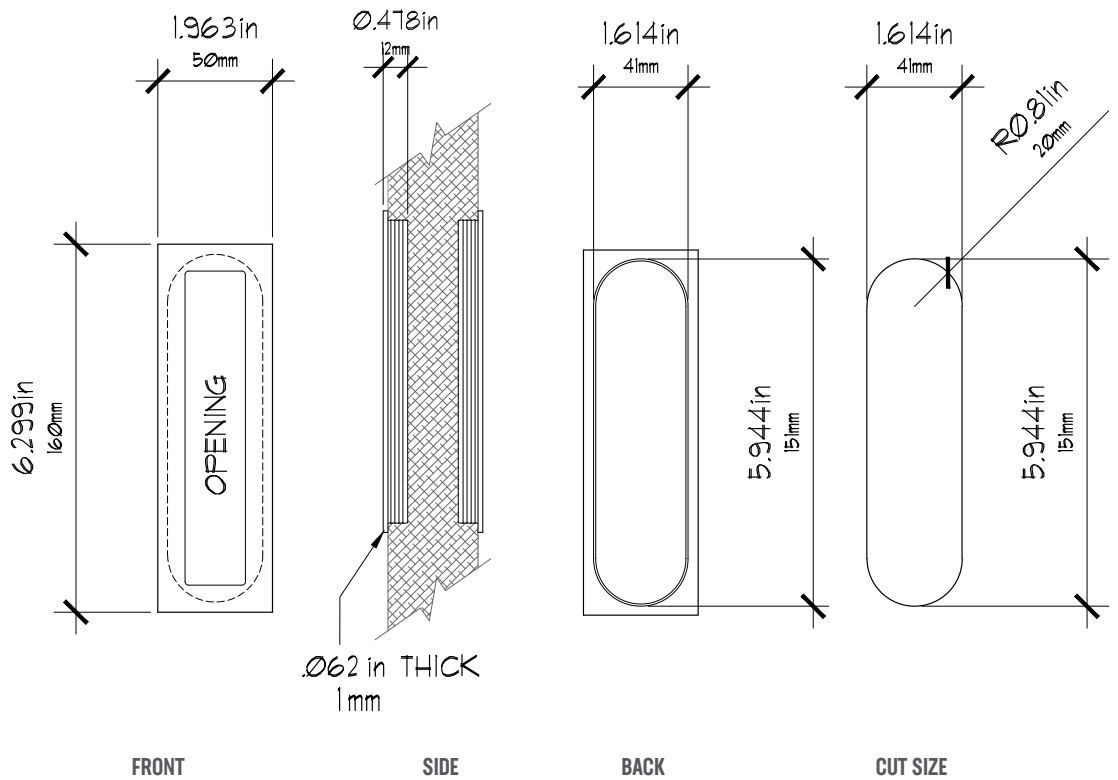

AC4251

FLUSH PULL HARDWARE

SPECIFICATIONS

FINISHES

629 - Polished Stainless
630 - Satin Stainless

Custom colors available upon request

MODEL
AC4251

DIMENSIONS