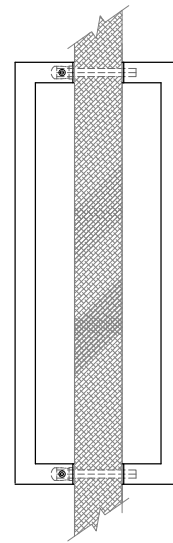

AC4251

FLUSH PULL HARDWARE

SPECIFICATIONS

FINISHES

629 - Polished Stainless
630 - Satin Stainless

Custom colors available upon request

MODEL
AC4251

DIMENSIONS

PULL HARDWARE

SPECIFICATIONS

FINISHES

629 - Polished Stainless
630 - Satin Stainless

Custom colors available upon request

MODEL

AC6324

DIMENSIONS

ACCA6306

PULL HARDWARE

SPECIFICATIONS

FINISHES

629 - Polished Stainless
630 - Satin Stainless

Custom colors available upon request

MODEL

ACCA6306

Single Sided - Wood
- Glass

Back-to-Back - Wood
- Glass

DIMENSIONS

BACK

SIDE

DOOR SIDE

GLASS SIDE

**Architectural
Concepts**