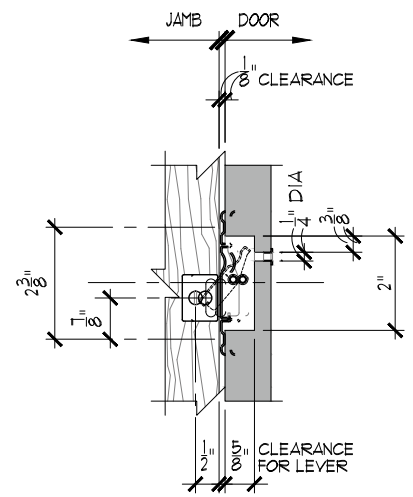

SECTION

**Architectural
Concepts**

O. 888.248.2724
D. 720.259.5358
E. info@archconceptsllc.com

18499 Longs Way
Suite 102
Parker, CO 80134

archconceptsllc.com