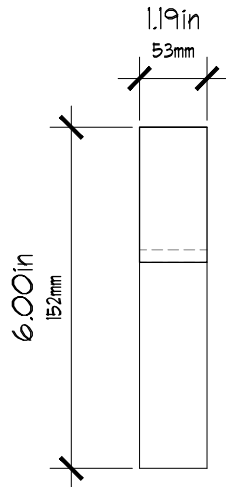

PULL HARDWARE

SPECIFICATIONS

FINISHES

629 - Polished Stainless
630 - Satin Stainless

Custom colors available upon request

MODEL

AC6324

DIMENSIONS

DIMENSIONS

BACK

SIDE

GLASS SIDE

**Architectural
Concepts**

O. 888.248.2724
D. 720.259.5358
E. info@archconceptsllc.com

18499 Longs Way
Suite 102
Parker, CO 80134

archconceptsllc.com