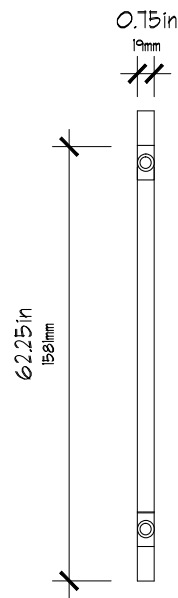

AC4251

FLUSH PULL HARDWARE

SPECIFICATIONS

FINISHES

629 - Polished Stainless
630 - Satin Stainless

Custom colors available upon request

MODEL
AC4251

DIMENSIONS

PULL HARDWARE

SPECIFICATIONS

FINISHES

629 - Polished Stainless
630 - Satin Stainless

Custom colors available upon request

MODEL

AC6324

DIMENSIONS

DIMENSIONS

BACK

SIDE

DOOR SIDE

GLASS SIDE

**Architectural
Concepts**

O. 888.248.2724
D. 720.259.5358
E. info@archconceptsllc.com

18499 Longs Way
Suite 102
Parker, CO 80134

ACMHR60PC

DIMENSIONS

BACK

SIDE

DOOR SIDE

GLASS SIDE

**Architectural
Concepts**

O. 888.248.2724
D. 720.259.5358
E. info@archconceptsllc.com