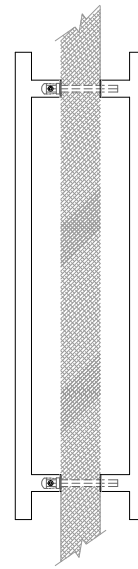

ACMHR60LP

PULL HARDWARE

SPECIFICATIONS

FINISHES

629 - Polished Stainless
630 - Satin Stainless

Custom colors available upon request

MODEL

ACMHR60LP

DIMENSIONS

**Architectural
Concepts**

O. 888.248.2724
D. 720.259.5358
E. info@archconceptsllc.com

18499 Longs Way
Suite 102
Parker, CO 80134

archconceptsllc.com