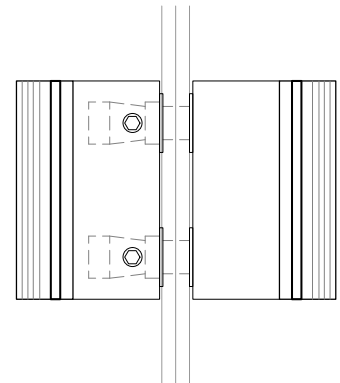

MODEL
ACSDLPH

DIMENSIONS

BACK

TOP

GLASS SIDE

Architectural
Concepts

O. 888.248.2724
D. 720.259.5358
E. info@archconceptsllc.com

18499 Longs Way
Suite 102
Parker, CO 80134