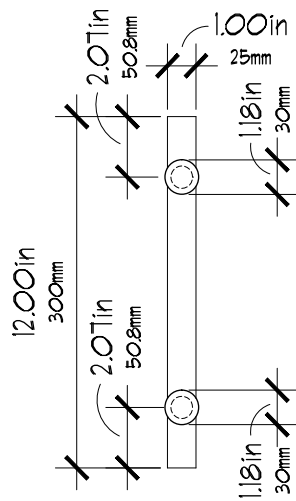

PULL HARDWARE

SPECIFICATIONS

FINISHES

629 - Polished Stainless
630 - Satin Stainless

Custom colors available upon request

MODEL

AC6324

DIMENSIONS

PULL HARDWARE

SPECIFICATIONS

FINISHES

629 - Polished Stainless
630 - Satin Stainless

Custom colors available upon request

MODEL

ACM06312

DIMENSIONS