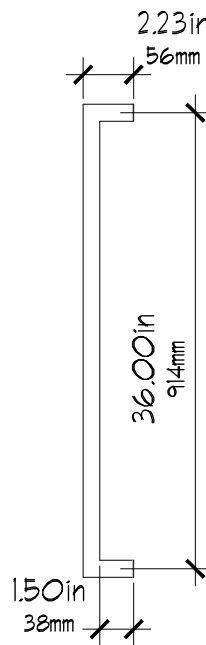

AC5336

PULL HARDWARE

SPECIFICATIONS

FINISHES

629 - Polished Stainless
630 - Satin Stainless

Custom colors available upon request

MODEL

AC5336

DIMENSIONS

BACK

SIDE

DOOR SIDE

GLASS SIDE

**Architectural
Concepts**

O. 888.248.2724
D. 720.259.5358
E. info@archconceptsllc.com

18499 Longs Way
Suite 102
Parker, CO 80134

Note: Recessed flush pull for bypass or barn doors.

archconceptsllc.com