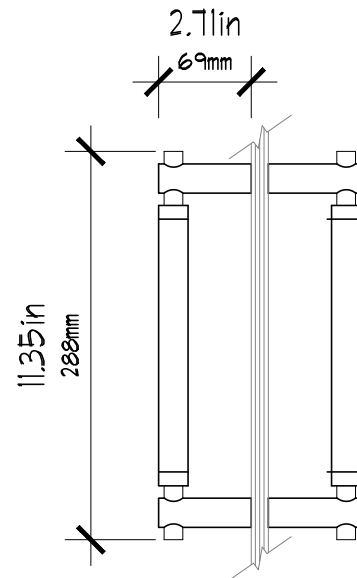

**Architectural
Concepts**

O. 888.248.2724
D. 720.259.5358
E. info@archconceptsllc.com

18499 Longs Way
Suite 102
Parker, CO 80134

archconceptsllc.com