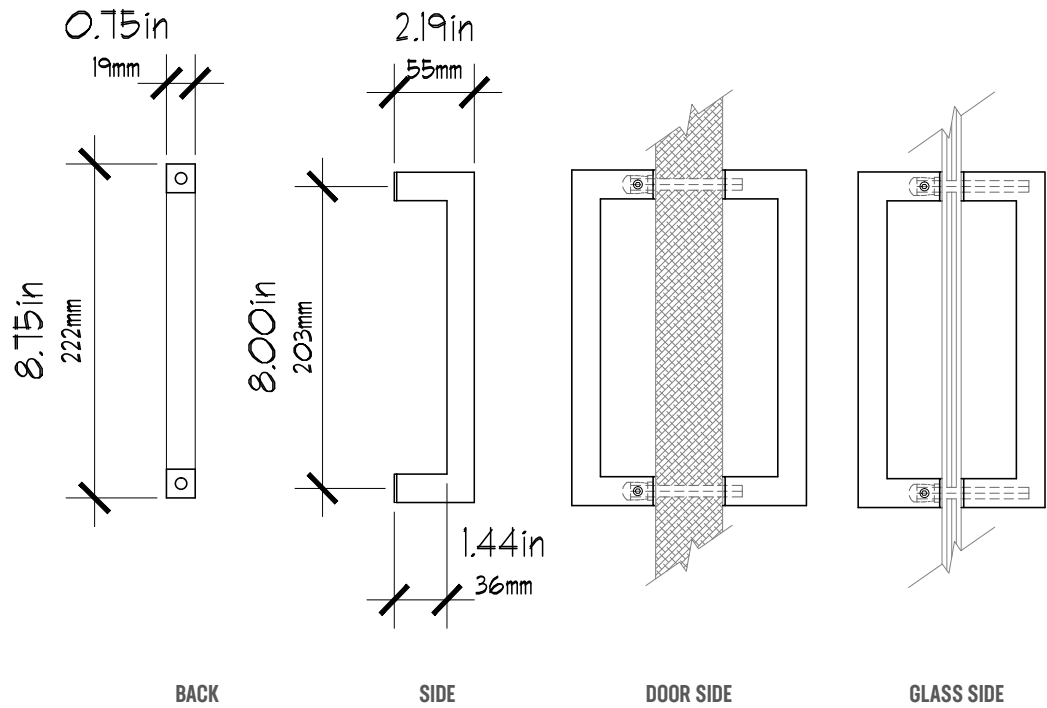

DIMENSIONS

**Architectural
Concepts**

O. 888.248.2724
D. 720.259.5358
E. info@archconceptsllc.com

18499 Longs Way
Suite 102
Parker, CO 80134

archconceptsllc.com