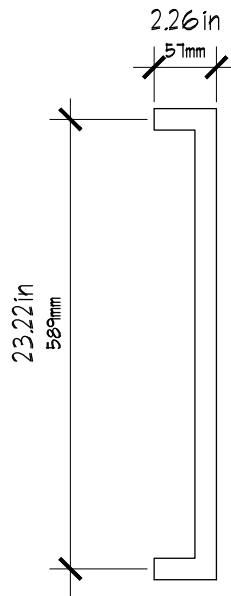

ACHU6324

PULL HARDWARE

SPECIFICATIONS

FINISHES

629 - Polished Stainless
630 - Satin Stainless

Custom colors available upon request

MODEL

AC6324

DIMENSIONS

**Architectural
Concepts**

O. 888.248.2724
D. 720.259.5358
E. info@archconceptsllc.com

18499 Longs Way
Suite 102
Parker, CO 80134

archconceptsllc.com