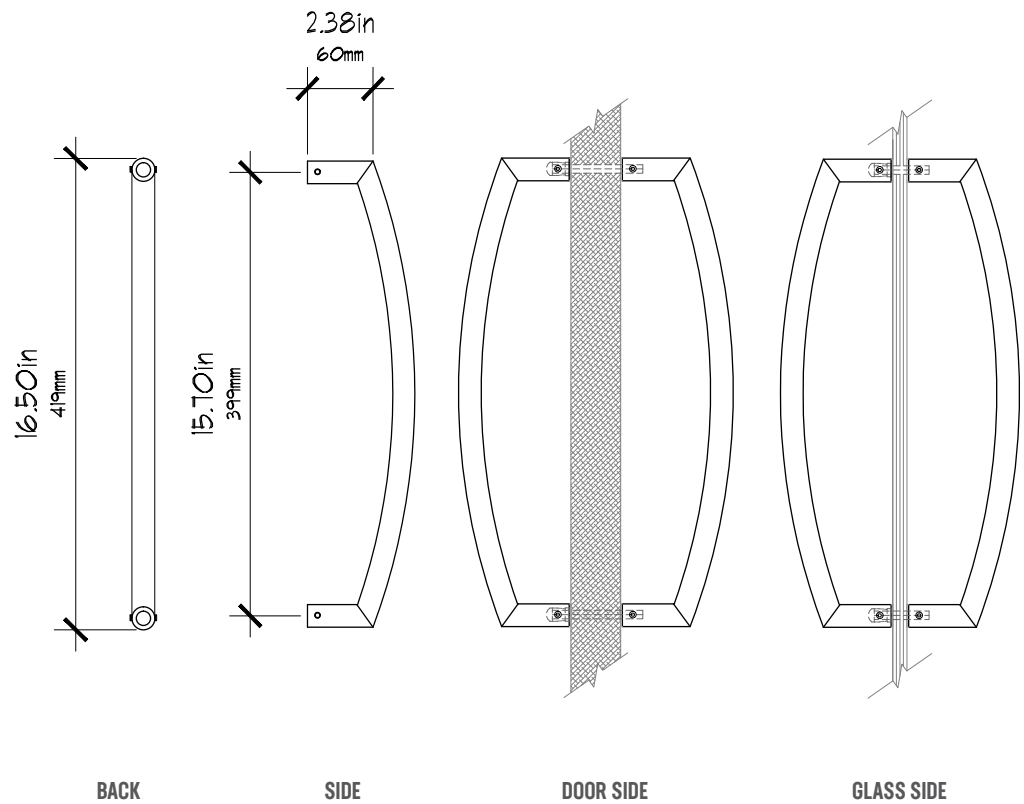

BACK

DIMENSIONS

**Architectural
Concepts**

O. 888.248.2724
D. 720.259.5358
E. info@archconceptsllc.com

18499 Longs Way
Suite 102
Parker, CO 80134

archconceptsllc.com