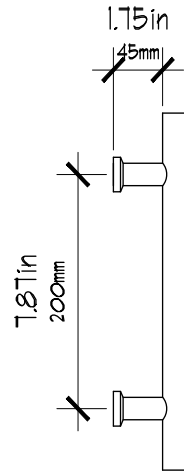

ACM06312

PULL HARDWARE

SPECIFICATIONS

FINISHES

629 - Polished Stainless
630 - Satin Stainless

Custom colors available upon request

MODEL

ACM06312

DIMENSIONS

BACK

SIDE

DOOR SIDE

GLASS SIDE

Architectural
Concepts

O. 888.248.2724
D. 720.259.5358
E. info@archconceptsllc.com

18499 Longs Way
Suite 102
Parker, CO 80134

archconceptsllc.com