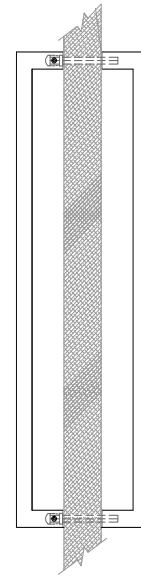

AC5336

PULL HARDWARE

SPECIFICATIONS

FINISHES

629 - Polished Stainless
630 - Satin Stainless

Custom colors available upon request

MODEL

AC5336

DIMENSIONS

BACK

SIDE

DOOR SIDE

GLASS SIDE

**Architectural
Concepts**

O. 888.248.2724
D. 720.259.5358
E. info@archconceptsllc.com

18499 Longs Way
Suite 102
Parker, CO 80134

Note: Recessed flush pull for bypass or barn doors.

archconceptsllc.com