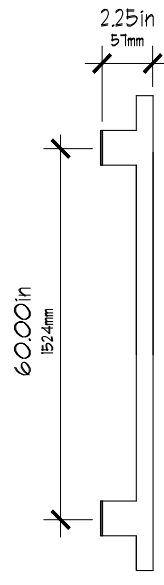

PULL HARDWARE

SPECIFICATIONS

FINISHES

629 - Polished Stainless
630 - Satin Stainless

Custom colors available upon request

MODEL

AC6324

DIMENSIONS

archconceptsllc.com

ACMHR60PC

PULL HARDWARE

SPECIFICATIONS

FINISHES

629 - Polished Stainless
630 - Satin Stainless

Custom colors available upon request

MODEL

ACMHR60PC

DIMENSIONS

BACK

SIDE

DOOR SIDE

GLASS SIDE

**Architectural
Concepts**

O. 888.248.2724
D. 720.259.5358
E. info@archconceptsllc.com