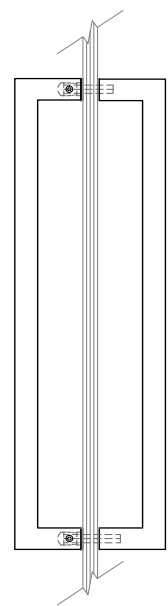

**Architectural
Concepts**

O. 888.248.2724
D. 720.259.5358
E. info@archconceptsllc.com

18499 Longs Way
Suite 102
Parker, CO 80134

archconceptsllc.com