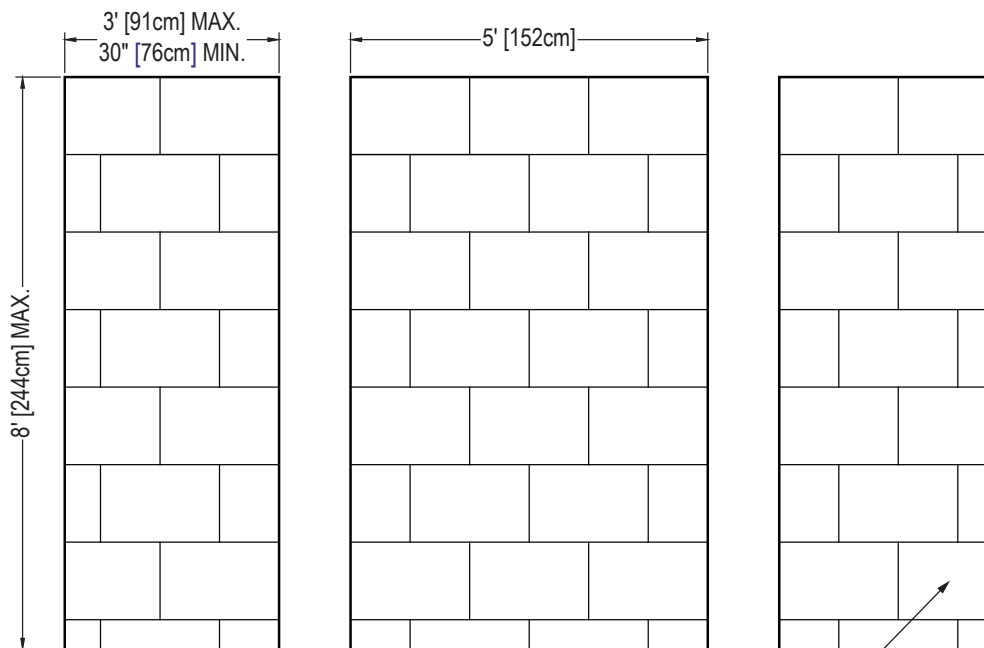

# 13 X 20 SUBWAY TIMELESS SERIES

## Standard 3-Piece Cultured Marble Panel Specifications

- PRODUCT:** Panel system
- SERIES:** Timeless
- MODEL:** 13x20 Subway (AC-TS1320S)
- APPLICATION:** Shower Surrounds
- PATTERN:** 13x20 in (33x55cm) Tile Stagger Stacked
- THICKNESS:** 1/4 in (6mm)
- COLOR:** Options Available See Sample Sheet
- FINISH:** Matte or Gloss
- MATERIAL:** Solid One-Piece Cultured Marble
- INSTALLATION:** Refer to Installation Guide
- ATTRIBUTES:** Permanently Sealed Surface  
Mold and Mildew Resistance  
Easy Install  
Easy Maintenance

### 3-PIECE PANEL DIMENSIONS:

13"x20" TILE, TYP.