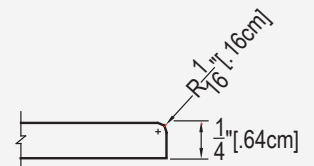

Architectural Concepts

888.248.2724

720.259.5358

info@archconceptsllc.com

18499 Longs Way, Suite 102
Parker, CO 80134

archconceptsllc.com