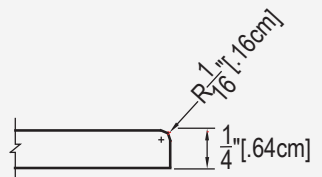

Architectural Concepts

888.248.2724
720.259.5358
info@archconceptsllc.com

18499 Longs Way, Suite 102
Parker, CO 80134

archconceptsllc.com