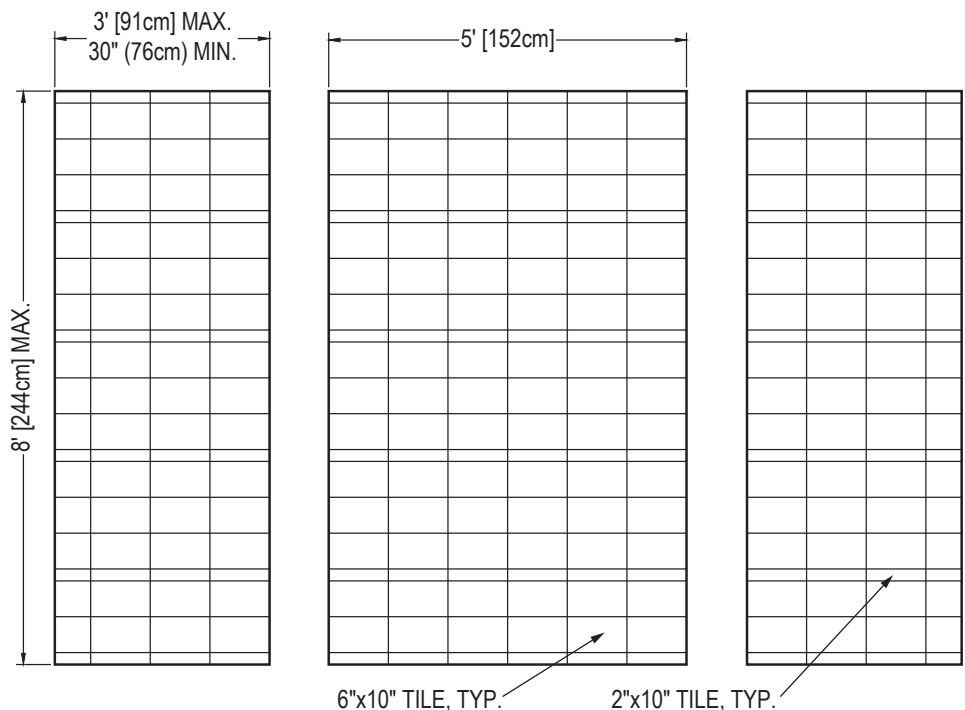

## Standard 3-Piece Cultured Marble Panel Specifications

- PRODUCT:** Panel system
- SERIES:** Timeless
- MODEL:** 6x10 Prime (AC-TS0610P)
- APPLICATION:** Shower Surrounds
- PATTERN:** 6x10 in (15X25cm) & 2x10 in (5x25cm) Tile
- THICKNESS:** 1/4 in (6mm)
- COLOR:** Options Available See Sample Sheet
- FINISH:** Matte or Gloss
- MATERIAL:** Solid One-Piece Cultured Marble
- INSTALLATION:** Refer to Installation Guide
- ATTRIBUTES:** Permanently Sealed Surface  
Mold and Mildew Resistance  
Easy Install  
Easy Maintenance

### 3-PIECE PANEL DIMENSIONS: