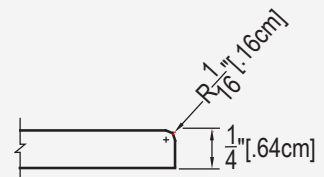

Architectural Concepts

888.248.2724
720.259.5358
info@archconceptsllc.com

18499 Longs Way, Suite 102
Parker, CO 80134

archconceptsllc.com