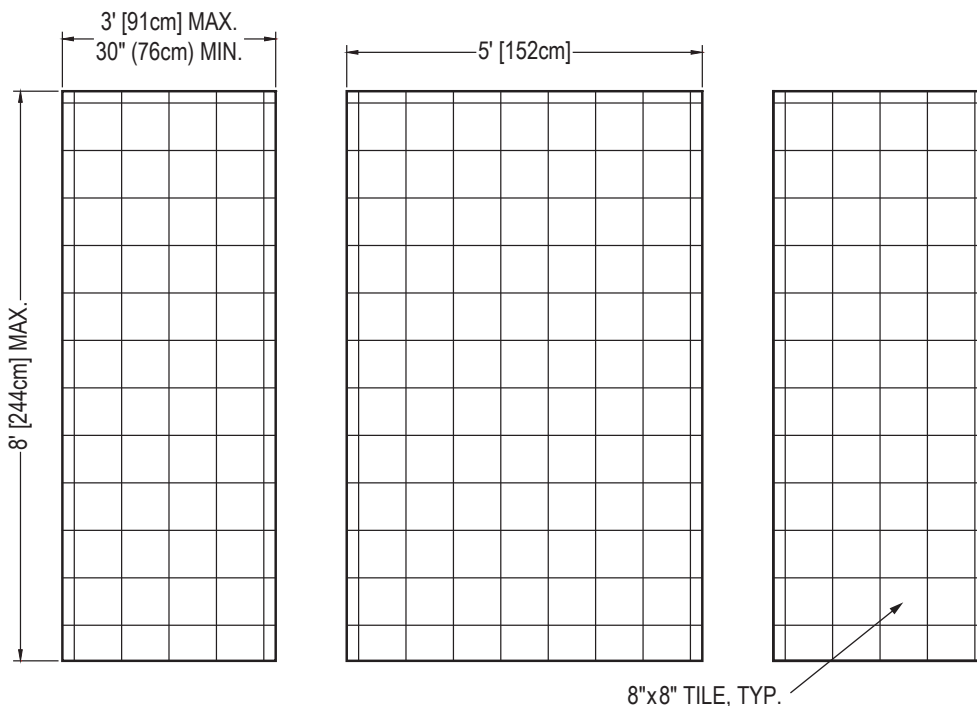

# 8 X 8 SQUARE - TIMELESS SERIES

## Standard 3-Piece Cultured Marble Panel Specifications

- PRODUCT:** Panel system
- SERIES:** Timeless
- MODEL:** 8x8 Square (AC-TS0808S)
- APPLICATION:** Shower Surrounds
- PATTERN:** 8x8 in (20x20cm) Tile Stacked
- THICKNESS:** 1/4 in (6mm)
- COLOR:** Options Available See Sample Sheet
- FINISH:** Matte or Gloss
- MATERIAL:** Solid One-Piece Cultured Marble
- INSTALLATION:** Refer to Installation Guide
- ATTRIBUTES:** Permanently Sealed Surface  
Mold and Mildew Resistance  
Easy Install  
Easy Maintenance

### 3-PIECE PANEL DIMENSIONS: