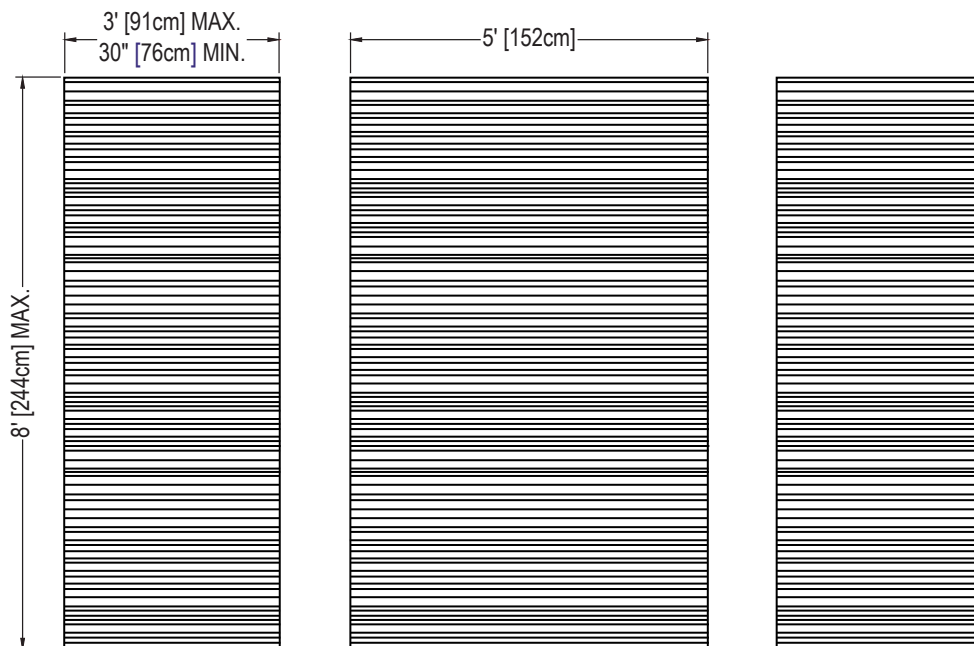

INTERVAL TRANSITION SERIES

Standard 3-Piece Cultured Marble Panel Specifications

- PRODUCT:** Panel system
- SERIES:** Transition
- MODEL:** Interval (AC-TC1000INT)
- APPLICATION:** Shower Surrounds
- PATTERN:** Interval Repeating Horizontal Pattern
- THICKNESS:** 1/4 in [6mm]
- COLOR:** Options Available See Sample Sheet
- FINISH:** Matte or Gloss
- MATERIAL:** Solid One-Piece Cultured Marble
- INSTALLATION:** Refer to Installation Guide
- ATTRIBUTES:** Permanently Sealed Surface
Mold and Mildew Resistance
Easy Install
Easy Maintenance

3-PIECE PANEL DIMENSIONS:

PATTERN:

TEXTURE DETAIL:

Architectural Concepts

888.248.2724

720.259.5358

info@archconceptsllc.com

18499 Longs Way, Suite 102
Parker, CO 80134