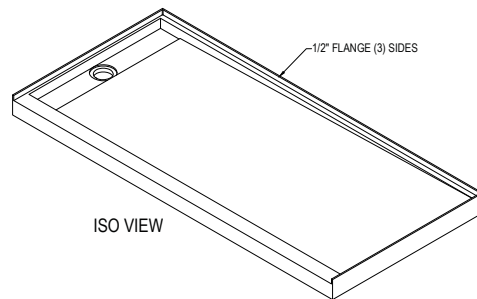

DIMENSIONS:

NOTE: PAN DIMENSIONS VARY ± 1/8"

**Architectural
Concepts**

888.248.2724

720.259.5358

info@archconceptsllc.com

18499 Longs Way, Suite 102
Parker, CO 80134

archconceptsllc.com