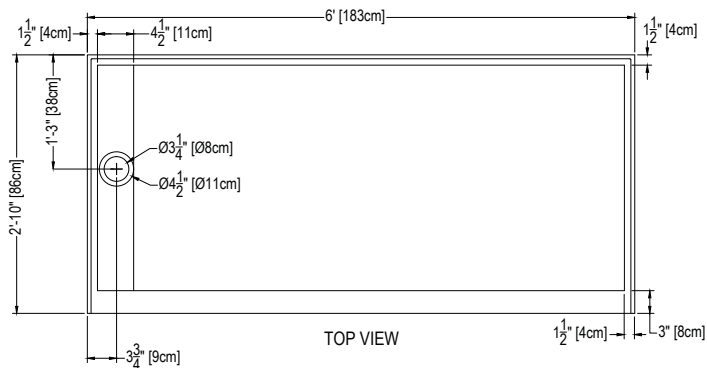

# 34 X 72 OFF-SET TRENCH DRAIN

## Cultured Marble Shower Pan

- PRODUCT:** Shower Pan
- SERIES:** Trench Drain
- MODEL:** AC-TDOS3472T3
- APPLICATION:** Shower Base
- DIMENSIONS:** 34" (86cm) Deep x 72" (183cm) Long x 4" (10cm) Tall  
 Drain Centered at 15" (38cm), Trench Width 4.5" (11.4cm)  
 Threshold Width 3" (7.6cm), 1.25" (3cm) & 1" (3cm)
- COLOR:** See Color Options Sheet
- FINISH:** Matte or Gloss
- MATERIAL:** Solid One-Piece Cultured Marble
- INSTALLATION:** Refer to Installation Guide
- ATTRIBUTES:** Permanently Sealed Surface  
 Textured Non-slip Finish  
 Mold, Mildew and Bacteria Resistance  
 Abrasion Resistant  
 Stainless Steel Solid or Perforated Drain Cover  
 Easy Install  
 Easy Maintenance  
 ASTM F 462 & CSA B45.5-11 IAPMO Z124-11 compliant

**DIMENSIONS:**

NOTE: PAN DIMENSIONS VARY ± 1/8"

**Architectural  
Concepts**

888.248.2724

720.259.5358

info@archconceptsllc.com

18499 Longs Way, Suite 102  
Parker, CO 80134

**archconceptsllc.com**