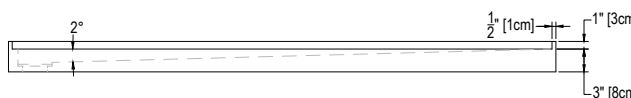

DIMENSIONS:

NOTE: PAN DIMENSIONS VARY ± 1/8"

**Architectural
Concepts**

888.248.2724

720.259.5358

info@archconceptsllc.com

18499 Longs Way, Suite 102
Parker, CO 80134

archconceptsllc.com