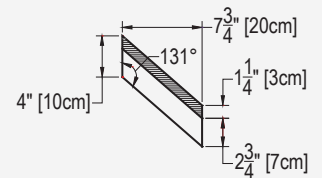

2.75 X 7.75 OBLIQUE TEXTURED

Standard 3-Piece Cultured Marble Panel Specifications

- PRODUCT:** Panel system
- SERIES:** Transition
- MODEL:** 2.75 x 7.75 OBLIQUE
- APPLICATION:** Shower Surrounds
- PATTERN:** 2.75x7.75 in (7x20cm) AND 1.25x7.75 in (3x20cm) TILE STACKED
- THICKNESS:** 1/4 in (6mm)
- FINISH:** Matte or Gloss
- MATERIAL:** Solid One-Piece Cultured Marble
- INSTALLATION:** Refer to Installation Guide
- ATTRIBUTES:** Permanently Sealed Surface
Mold and Mildew Resistance
Easy Install
Easy Maintenance

3-PIECE PANEL DIMENSIONS:

PATTERN:

TILE DETAIL:

Architectural Concepts

888.248.2724
720.259.5358
info@archconceptsllc.com

18499 Longs Way, Suite 102
Parker, CO 80134

archconceptsllc.com