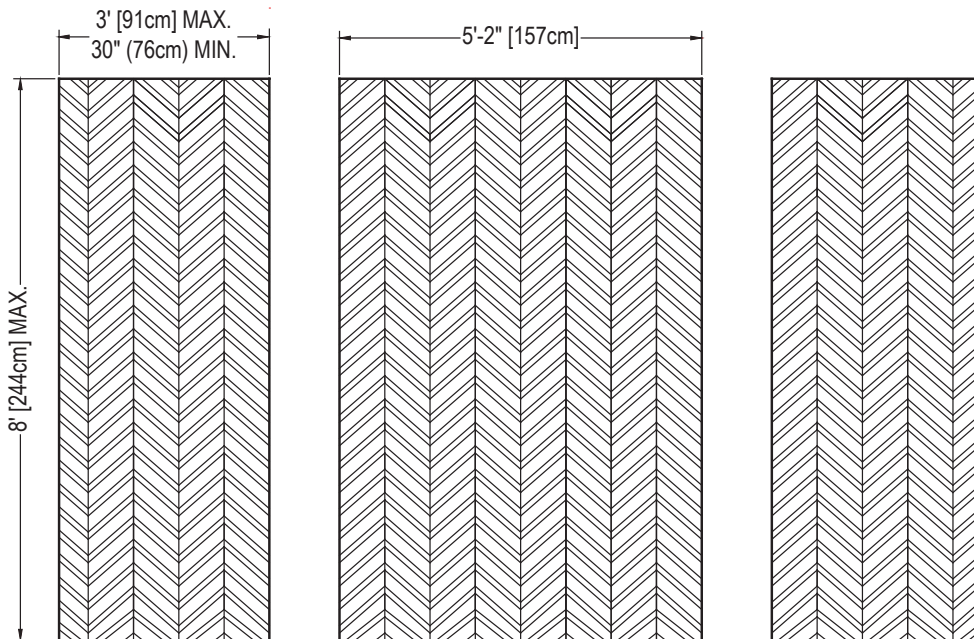

2.75 X 7.75 OBLIQUE TEXTURED

Standard 3-Piece Cultured Marble Panel Specifications

- PRODUCT:** Panel system
- SERIES:** Transition
- MODEL:** 2.75 x 7.75 OBLIQUE
- APPLICATION:** Shower Surrounds
- PATTERN:** 2.75x7.75 in (7x20cm) AND 1.25x7.75 in (3x20cm) TILE STACKED
- THICKNESS:** 1/4 in (6mm)
- FINISH:** Matte or Gloss
- MATERIAL:** Solid One-Piece Cultured Marble
- INSTALLATION:** Refer to Installation Guide
- ATTRIBUTES:** Permanently Sealed Surface
Mold and Mildew Resistance
Easy Install
Easy Maintenance

3-PIECE PANEL DIMENSIONS:

PATTERN:

TILE DETAIL:

Architectural Concepts

888.248.2724
720.259.5358
info@archconceptsllc.com

18499 Longs Way, Suite 102
Parker, CO 80134

archconceptsllc.com