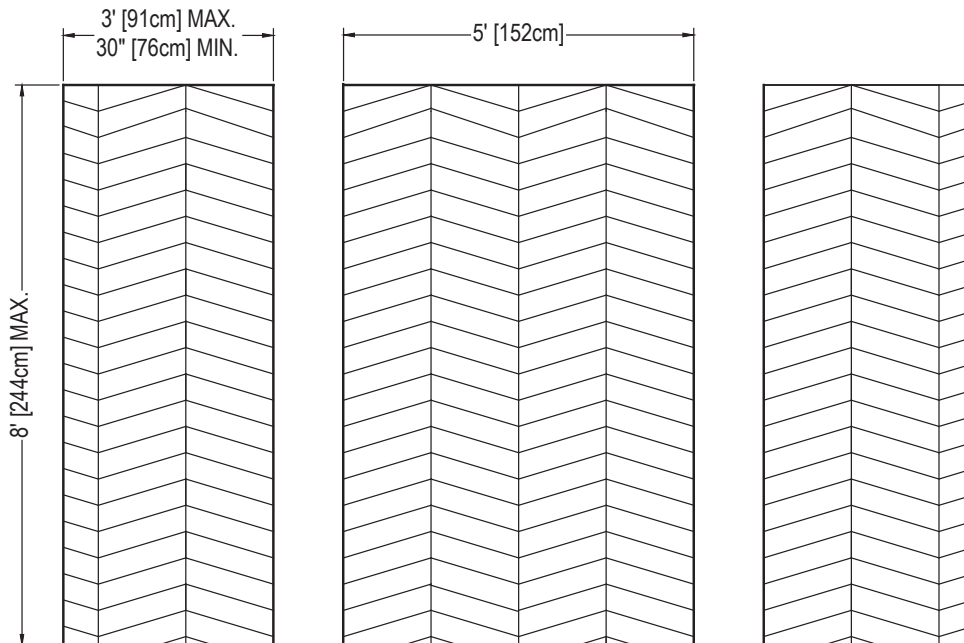

4.5 X 15 OBLIQUE TEXTURED

Standard 3-Piece Cultured Marble Panel Specifications

- PRODUCT:** Panel system
- SERIES:** Transition
- MODEL:** 4.5 x 15 OBLIQUE (AC-TS45150)
- APPLICATION:** Shower Surrounds
- PATTERN:** 4.5x15 in (11x38cm) TILE SIZE
- THICKNESS:** 1/4 in (6mm)
- COLOR:** Options Available See Sample Sheet
- FINISH:** Matte or Gloss
- MATERIAL:** Solid One-Piece Cultured Marble
- INSTALLATION:** Refer to Installation Guide
- ATTRIBUTES:** Permanently Sealed Surface
Mold and Mildew Resistance
Easy Install
Easy Maintenance

3-PIECE PANEL DIMENSIONS:

PATTERN:

TILE DETAIL:

Architectural Concepts

888.248.2724
720.259.5358
info@archconceptsllc.com

18499 Longs Way, Suite 102
Parker, CO 80134

archconceptsllc.com