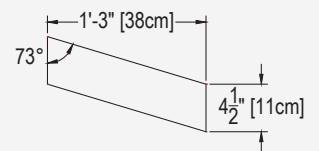

Architectural Concepts

888.248.2724
720.259.5358
info@archconceptsllc.com

18499 Longs Way, Suite 102
Parker, CO 80134

archconceptsllc.com