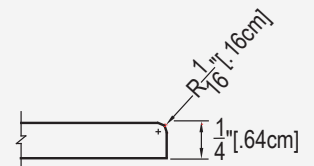

6 X 24 METRO

Standard 3-Piece Cultured Marble Panel Specifications

- PRODUCT:** Panel system
- SERIES:** Transition
- MODEL:** 6X24 Metro (AC-TS0624M)
- APPLICATION:** Shower Surrounds
- PATTERN:** 6x24 in (15x61cm) Tile with 1in (3cm) x Width of panel
- THICKNESS:** 1/4 in (6mm)
- COLOR:** Options Available See Sample Sheet
- FINISH:** Matte or Gloss
- MATERIAL:** Solid One-Piece Cultured Marble
- INSTALLATION:** Refer to Installation Guide
- ATTRIBUTES:** Permanently Sealed Surface
Mold and Mildew Resistance
Easy Install
Easy Maintenance

3-PIECE PANEL DIMENSIONS:

PATTERN:

FINISH EDGE DETAIL:

Architectural Concepts

888.248.2724
720.259.5358
info@archconceptsllc.com

18499 Longs Way, Suite 102
Parker, CO 80134

archconceptsllc.com