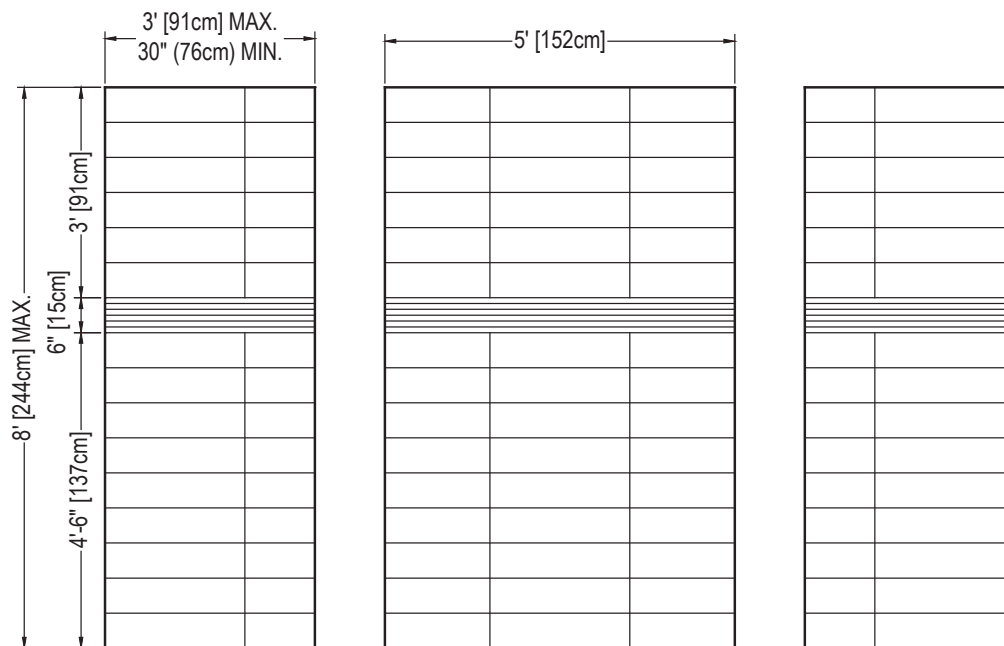

6 X 24 METRO

Standard 3-Piece Cultured Marble Panel Specifications

- PRODUCT:** Panel system
- SERIES:** Transition
- MODEL:** 6X24 Metro (AC-TS0624M)
- APPLICATION:** Shower Surrounds
- PATTERN:** 6x24 in (15x61cm) Tile with 1in (3cm) x Width of panel
- THICKNESS:** 1/4 in (6mm)
- COLOR:** Options Available See Sample Sheet
- FINISH:** Matte or Gloss
- MATERIAL:** Solid One-Piece Cultured Marble
- INSTALLATION:** Refer to Installation Guide
- ATTRIBUTES:** Permanently Sealed Surface
Mold and Mildew Resistance
Easy Install
Easy Maintenance

3-PIECE PANEL DIMENSIONS:

PATTERN:

FINISH EDGE DETAIL:

Architectural Concepts

888.248.2724
720.259.5358
info@archconceptsllc.com

18499 Longs Way, Suite 102
Parker, CO 80134

archconceptsllc.com