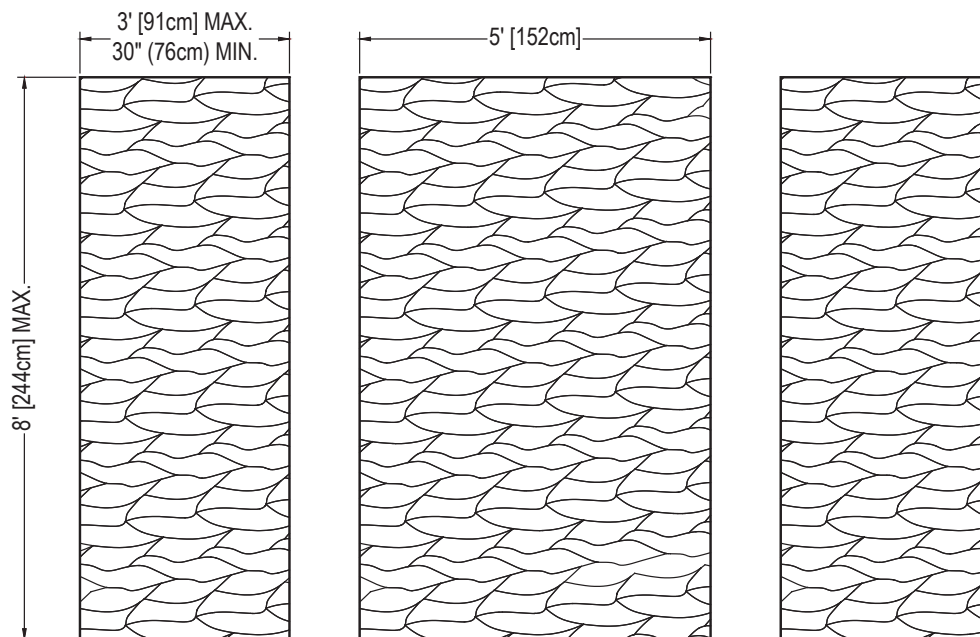

RIPPLE

Standard 3-Piece Cultured Marble Panel Specifications

- PRODUCT:** Panel system
- SERIES:** Transition
- MODEL:** Ripple (AC-TC0000R)
- APPLICATION:** Shower Surrounds
- PATTERN:** Ripple
- THICKNESS:** 1/4 in [6mm]
- COLOR:** Options Available See Sample Sheet
- FINISH:** Matte or Gloss
- MATERIAL:** Solid One-Piece Cultured Marble
- INSTALLATION:** Refer to Installation Guide
- ATTRIBUTES:** Permanently Sealed Surface
Mold and Mildew Resistance
Easy Install
Easy Maintenance

3-PIECE PANEL DIMENSIONS:

PATTERN:

FINISHED EDGE DETAIL:

Architectural Concepts

888.248.2724
720.259.5358
info@archconceptsllc.com

18499 Longs Way, Suite 102
Parker, CO 80134

archconceptsllc.com