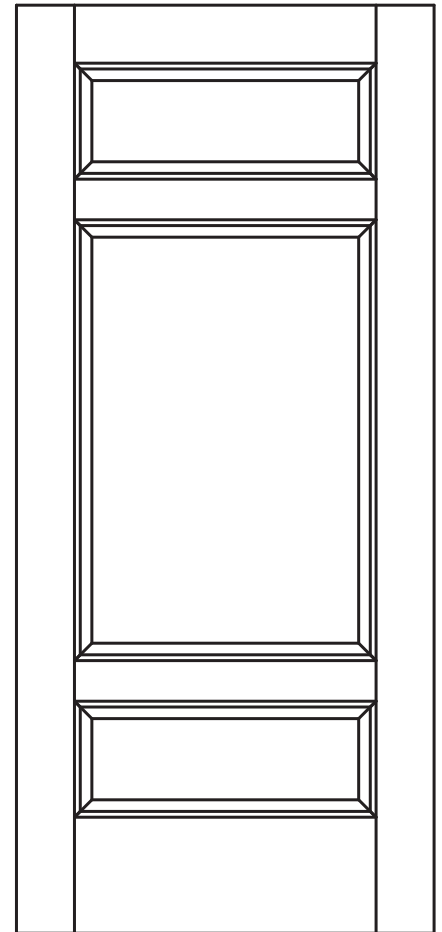

AC-003

AC-004

AC-005

AC-006

STYLE

PANEL (A)

- GLASS (G)
- V-GROOVE (V)
- FLUSH (F)
- LOUVER (L)

MATERIAL

- MDF
- WOOD

OPTIONS

- FIRE-RATED
- RADIUS-TOP
- COMMON ARCH PAIR
- ARCH-TOP

INSERTS

- MIRROR
- GLASS

ELEVATION

**Architectural
Concepts**

Customer Service
(720) 882 9179
quotes@archconceptsllc.com
orders@archconceptsllc.com