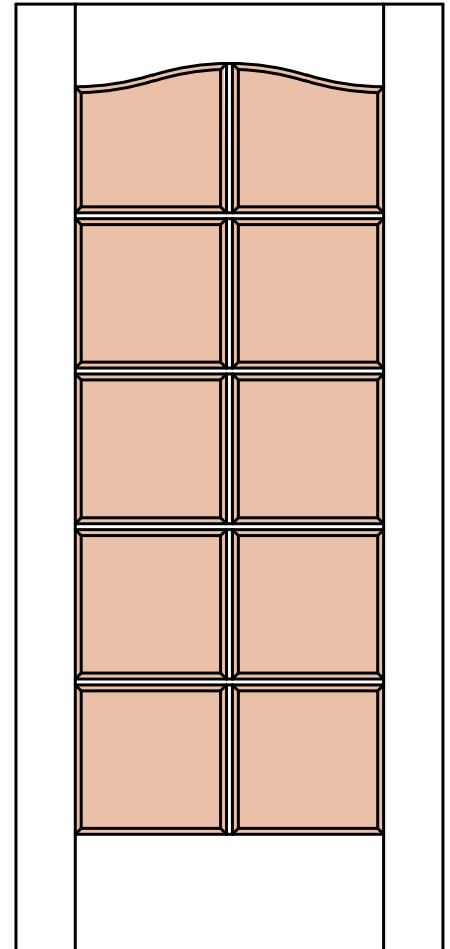

DC

A door company that is
Clearly Different
than the rest

Architectural Concepts / Door Collection

G1010

GLASS DOOR

PROFILES

STICKING

☐ ROMAN OGEE SASH (OG)

☐ QUARTER ROUND SASH (QR)

☐ COVE & BEAD SASH (CB)

☐ ONE STEP SASH (OS)

☐ QUIRK MOLDING COMPRESSION FIT (QM)

☐ SQUARE STICK COMPRESSION FIT (SS)

☐ QUARTER BEAD SASH (QB)

☐ BEVEL SASH (BV)

☐ SQUARE STICK SASH (SS)

PANEL

☐ RAISED (R)

☐ DOUBLE HIP (D)

☐ SCOOP (S)

☐ JUNIOR BEVEL (JR)

☐ FLAT (F)

☐ SENIOR RAISED (SR)

MOULDINGS

☐ AC-001

☐ AC-002

☐ AC-003

☐ AC-004

☐ AC-005

☐ AC-006

STYLE

- ☐ PANEL (A)
- ☐ GLASS (G)
- ☐ V-GROOVE (V)
- ☐ FLUSH (F)
- ☐ LOUVER (L)

MATERIAL

- ☐ MDF
- ☐ WOOD

OPTIONS

- ☐ FIRE-RATED
- ☐ RADIUS-TOP
- ☐ COMMON ARCH PAIR
- ☐ ARCH-TOP

INSERTS

- ☐ MIRROR
- ☐ GLASS
- ☐ RESIN

ELEVATION

**Architectural
Concepts**

Customer Service
(720) 882 9179
quotes@archconceptsllc.com
orders@archconceptsllc.com

18505 Longs Way
Parker, CO 80134

archconceptsllc.com