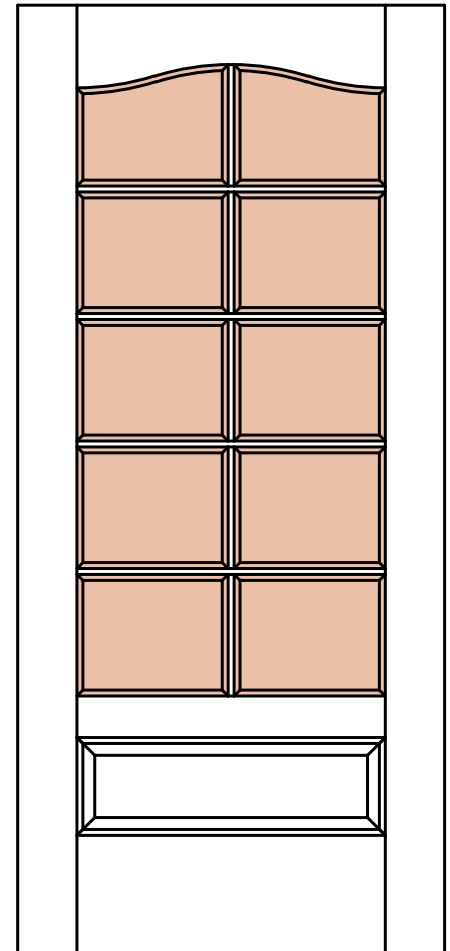

AC-001

AC-002

AC-003

AC-004

AC-005

AC-006

STYLE

PANEL (A)
 GLASS (G)
 V-GROOVE (V)
 FLUSH (F)
 LOUVER (L)

MATERIAL

MDF
 WOOD

OPTIONS

FIRE-RATED
RADIUS-TOP
 COMMON ARCH PAIR
ARCH-TOP

INSERTS

MIRROR
 GLASS
 RESIN

ELEVATION

**Architectural
Concepts**