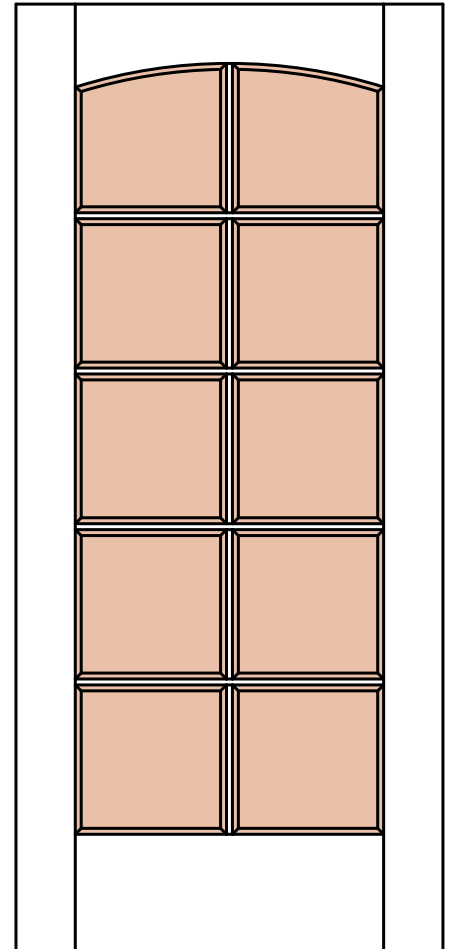

DC

A door company that is
Clearly Different
than the rest

Architectural Concepts / Door Collection

G1020

GLASS DOOR

PROFILES

STICKING

☐ ROMAN OGEE SASH (OG)

☐ QUARTER ROUND SASH (QR)

☐ COVE & BEAD SASH (CB)

☐ ONE STEP SASH (OS)

☐ QUIRK MOLDING COMPRESSION FIT (QM)

☐ SQUARE STICK COMPRESSION FIT (SS)

☐ QUARTER BEAD SASH (QB)

☐ BEVEL SASH (BV)

☐ SQUARE STICK SASH (SS)

PANEL

☐ RAISED (R)

☐ DOUBLE HIP (D)

☐ SCOOP (S)

☐ JUNIOR BEVEL (JR)

☐ FLAT (F)

☐ SENIOR RAISED (SR)

MOULDINGS

☐ AC-001

☐ AC-002

☐ AC-003

☐ AC-004

☐ AC-005

☐ AC-006

STYLE

☐ PANEL (A)
☐ GLASS (G)
☐ V-GROOVE (V)
☐ FLUSH (F)
☐ LOUVER (L)

MATERIAL

☐ MDF
☐ WOOD

OPTIONS

FIRE-RATED

RADIUS-TOP

☐ COMMON ARCH PAIR
☐ ARCH-TOP

INSERTS

☐ MIRROR
☐ GLASS
☐ RESIN

ELEVATION

**Architectural
Concepts**

Customer Service
(720) 882 9179
quotes@archconceptsllc.com
orders@archconceptsllc.com

18505 Longs Way
Parker, CO 80134

archconceptsllc.com