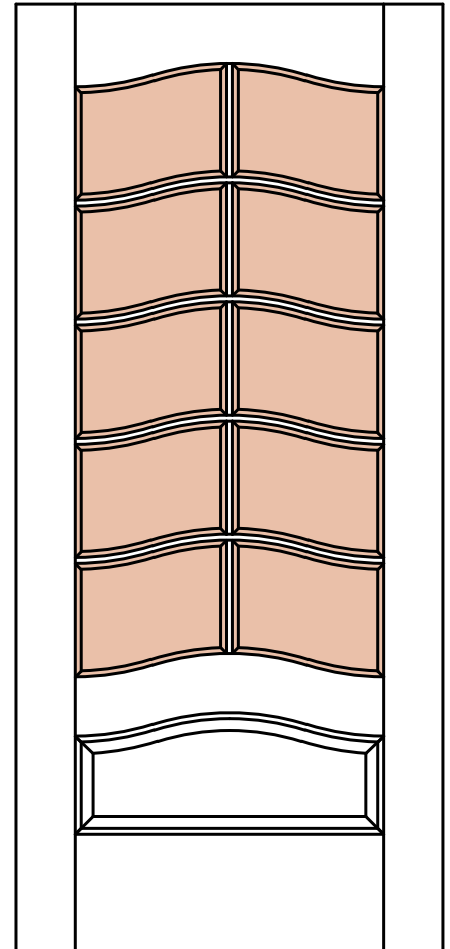

DC

A door company that is
Clearly Different
than the rest

Architectural Concepts / Door Collection

G1030

GLASS DOOR

PROFILES

STICKING

☐ ROMAN OGEE SASH (OG)

☐ QUARTER ROUND SASH (QR)

☐ COVE & BEAD SASH (CB)

☐ ONE STEP SASH (OS)

☐ QUIRK MOLDING COMPRESSION FIT (QM)

☐ SQUARE STICK COMPRESSION FIT (SS)

☐ QUARTER BEAD SASH (QB)

☐ BEVEL SASH (BV)

☐ SQUARE STICK SASH (SS)

PANEL

☐ RAISED (R)

☐ DOUBLE HIP (D)

☐ SCOOP (S)

☐ JUNIOR BEVEL (JR)

☐ FLAT (F)

☐ SENIOR RAISED (SR)

MOULDINGS

☐ AC-001

☐ AC-002

☐ AC-003

☐ AC-004

☐ AC-005

☐ AC-006

STYLE

☐ PANEL (A)
☐ GLASS (G)
☐ V-GROOVE (V)
☐ FLUSH (F)
☐ LOUVER (L)

MATERIAL

☐ MDF
☐ WOOD

OPTIONS

FIRE-RATED
RADIUS-TOP
☐ COMMON ARCH PAIR
ARCH-TOP

INSERTS

☐ MIRROR
☐ GLASS
☐ RESIN

ELEVATION

**Architectural
Concepts**

Customer Service
(720) 882 9179
quotes@archconceptsllc.com
orders@archconceptsllc.com

18505 Longs Way
Parker, CO 80134

archconceptsllc.com